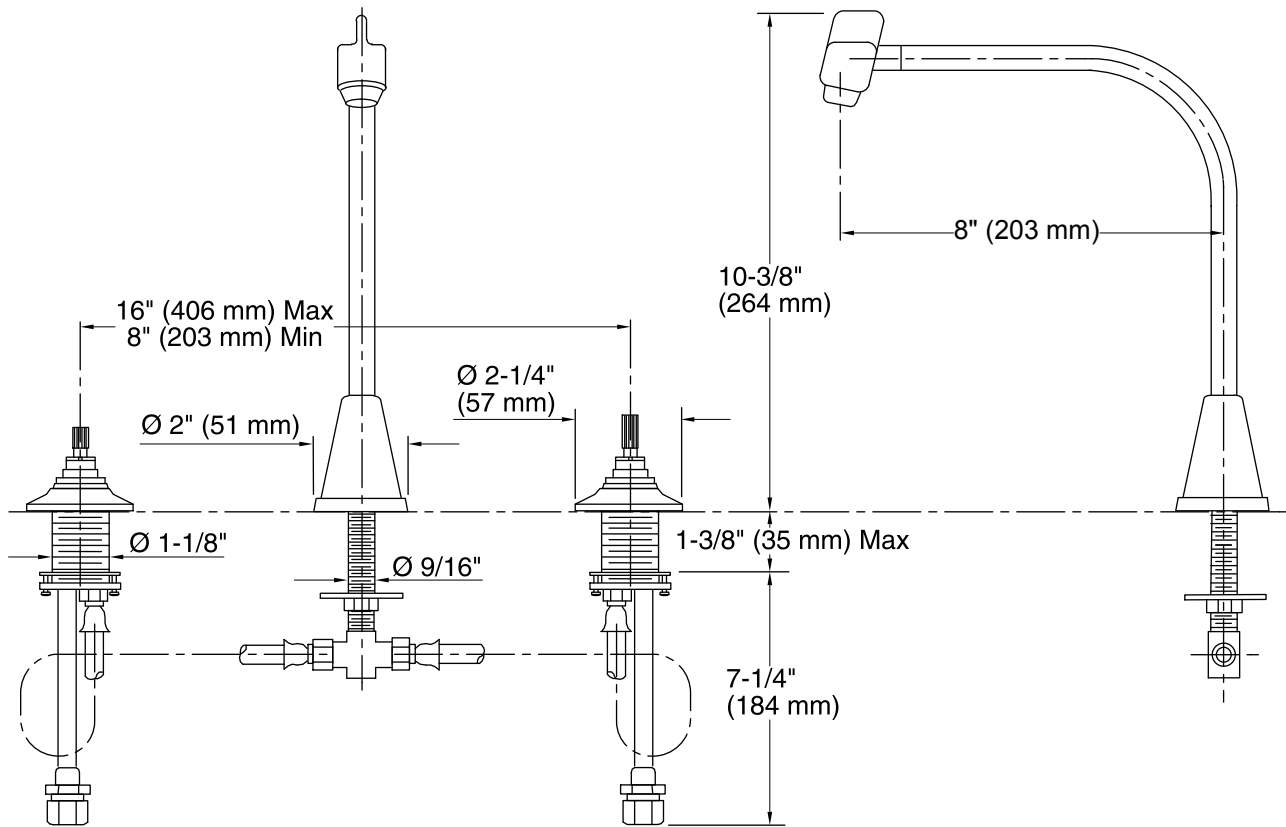

## Features

- Brass construction.
- Brass valve bodies.
- Quarter-turn washerless ceramic disc valves.
- Rotating aerator.
- Variety of handle style options.
- 8" (203 mm) spout reach.
- Multi-swivel swing spout.
- For 8" (203 mm) or 16" (406 mm) centers.
- Lower flow aerator options are available (refer to the Kohler Price Book).
- Less drain.
- 2.2 gal/min (8.3 l/min) maximum flow rate [max at 60 psi (4.14 bar)].

### Technical Information

All product dimensions are nominal.

Spout reach: 8" (203 mm)