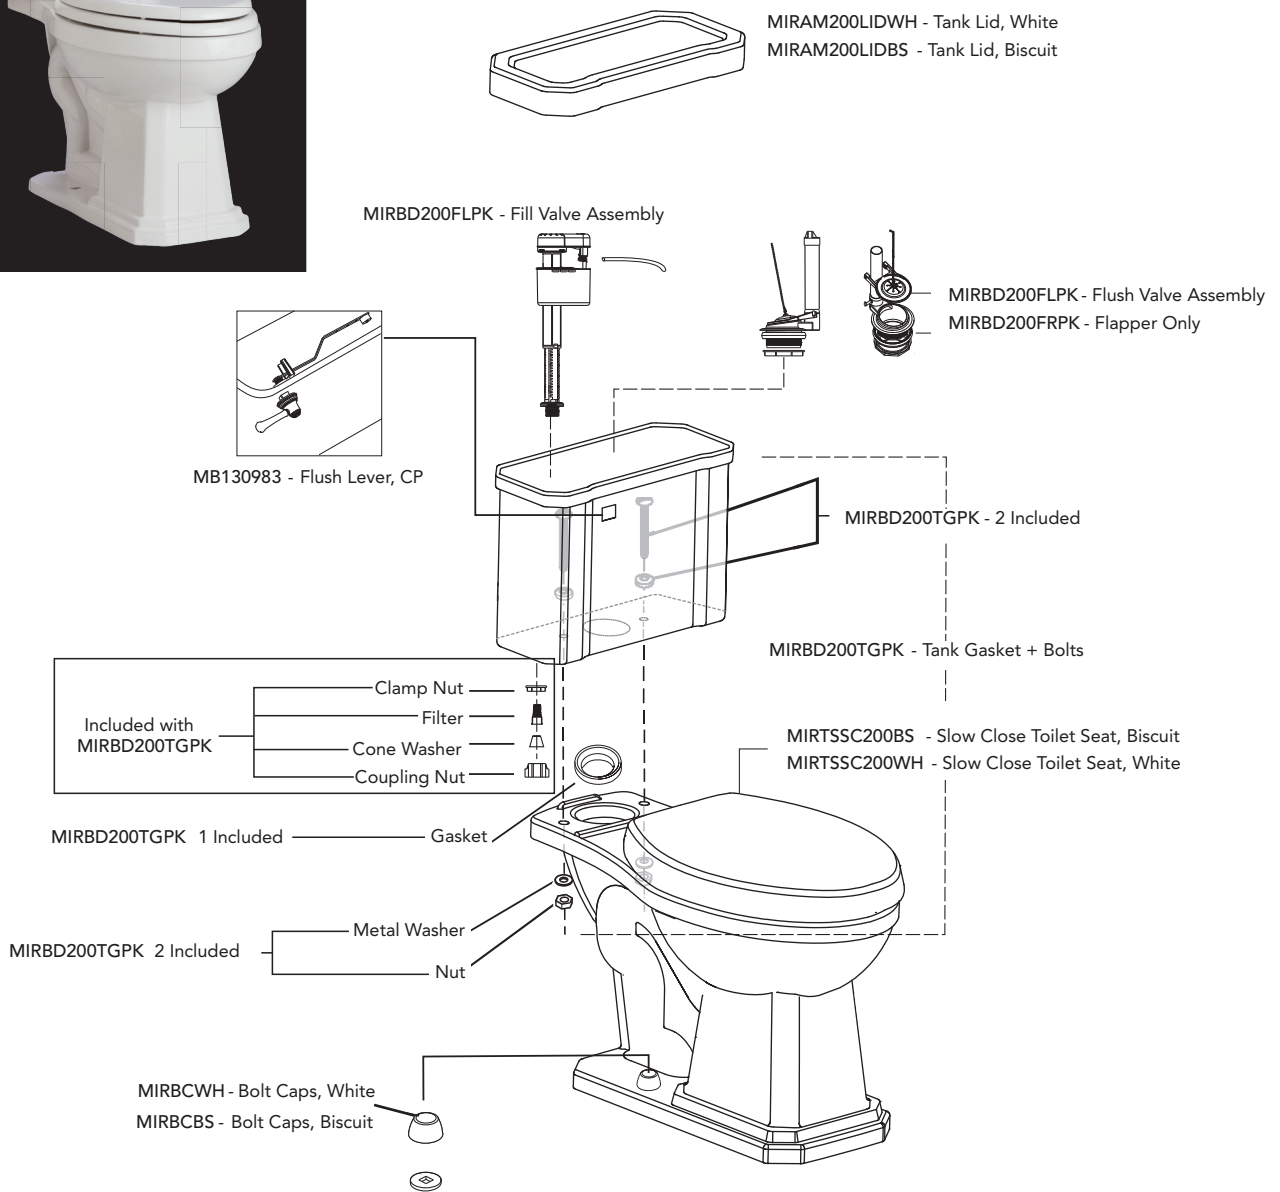

Mirabelle™

AMBERLEY SERIES TWO PIECE HIGH EFFICIENCY TOILET

Warranty and Codes

This product comes complete with installation, operating, care and maintenance instructions.
This Mirabelle product carries a 1 year warranty. This product meets ANSI: A112.18.1M.