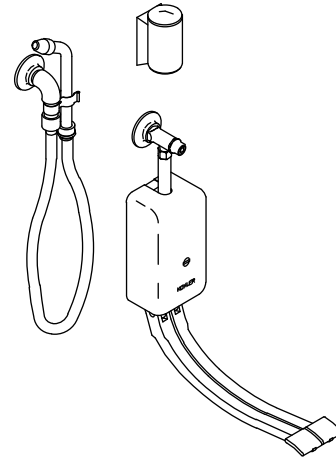

Features

- Brass construction
- Machined aluminum double foot control
- Self-closing 14" (356 mm) hinged pedal action
- Double foot control mixing valve with integral stops
- 3/8" NPT inside threaded inlets
- Outlet to wall with volume control
- Elevated vacuum breaker
- Hose with angle spray nozzle
- Insulated handle and spray hook

**BEDPAN WASHER
K-13960**

Codes/Standards Applicable

Specified model meets or exceeds the following:

- ASME A112.18.1/CSA B125.1
- ASSE 1001

Colors/Finishes

- CP: Polished Chrome

Specified Model

Model	Description	Colors/Finishes
K-13960	Bedpan washer – double foot control	<input type="checkbox"/> CP

Product Specification

Wall-mount bedpan washer shall be of brass construction. Product shall feature a machined aluminum double foot control with self-closing 14" (356 mm) hinged pedal action. Double foot control shall feature a mixing valve with integral stops. Product shall have an outlet to wall with volume control, elevated vacuum breaker, and 3/8" NPT inside threaded inlets. Product shall feature a hose with angle spray nozzle and insulated handle and spray hook. Product shall be Kohler Model K-13960-CP.