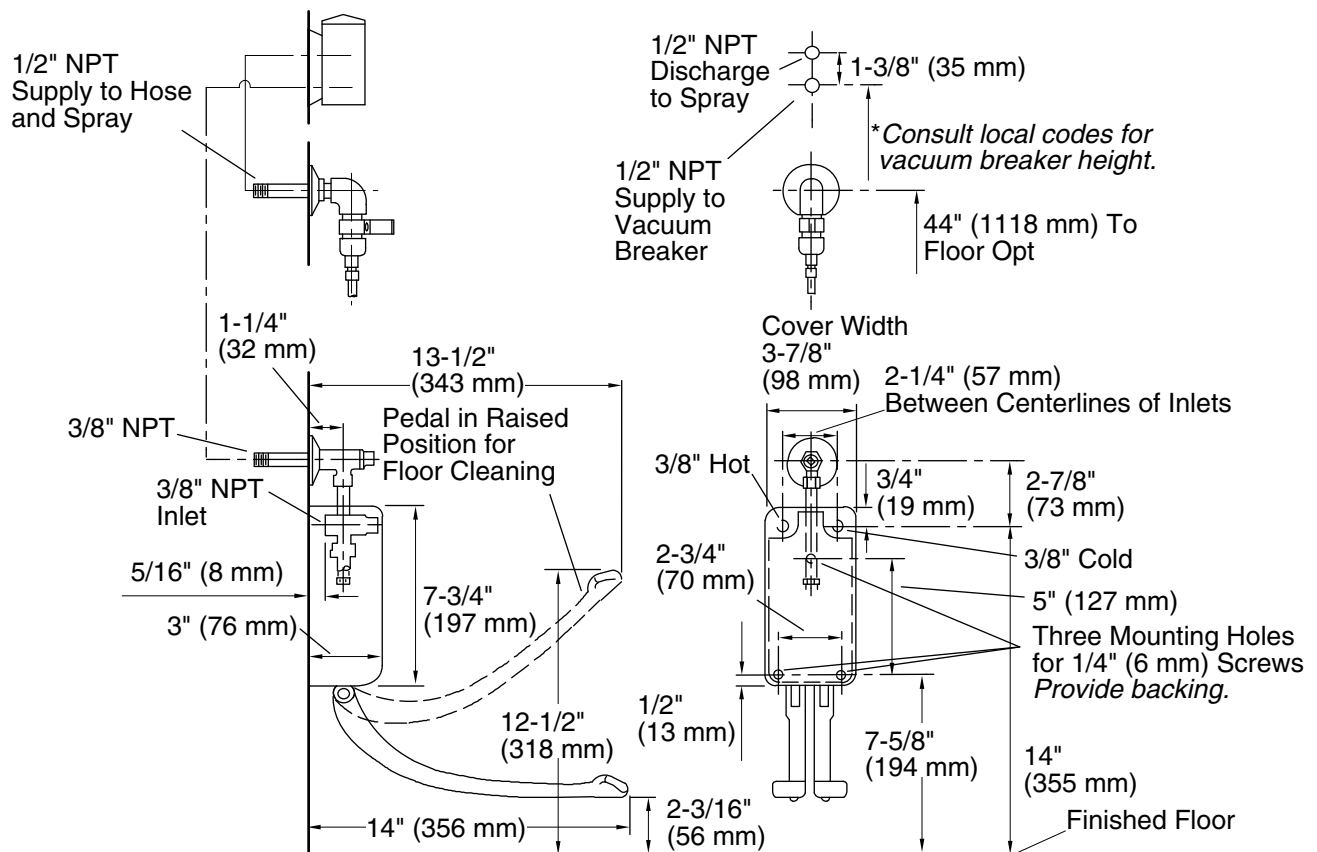

Installation Notes

Install this product according to the installation guide.

Product Diagram