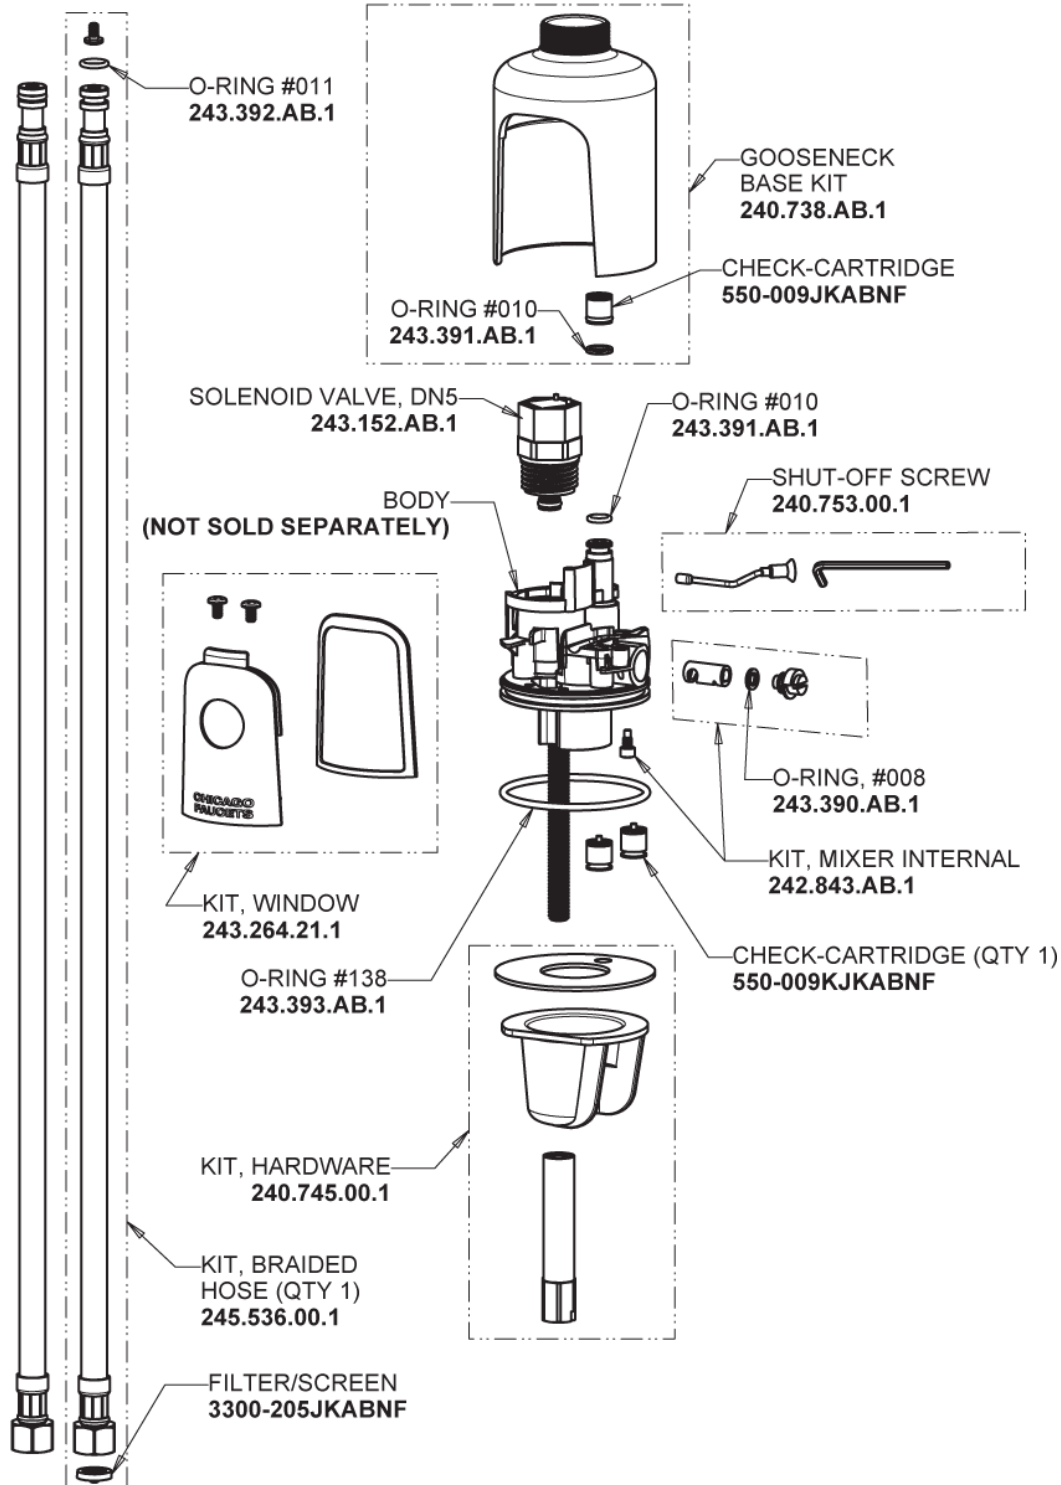

Repair Parts

116.313.AB.1

Touch-free, programmable faucet with above-deck electronics

CHICAGO FAUCETS®

Geberit Group

Base Parts:

For Technical Assistance:

Phone: 800-TEC-TRUE (832-8783)