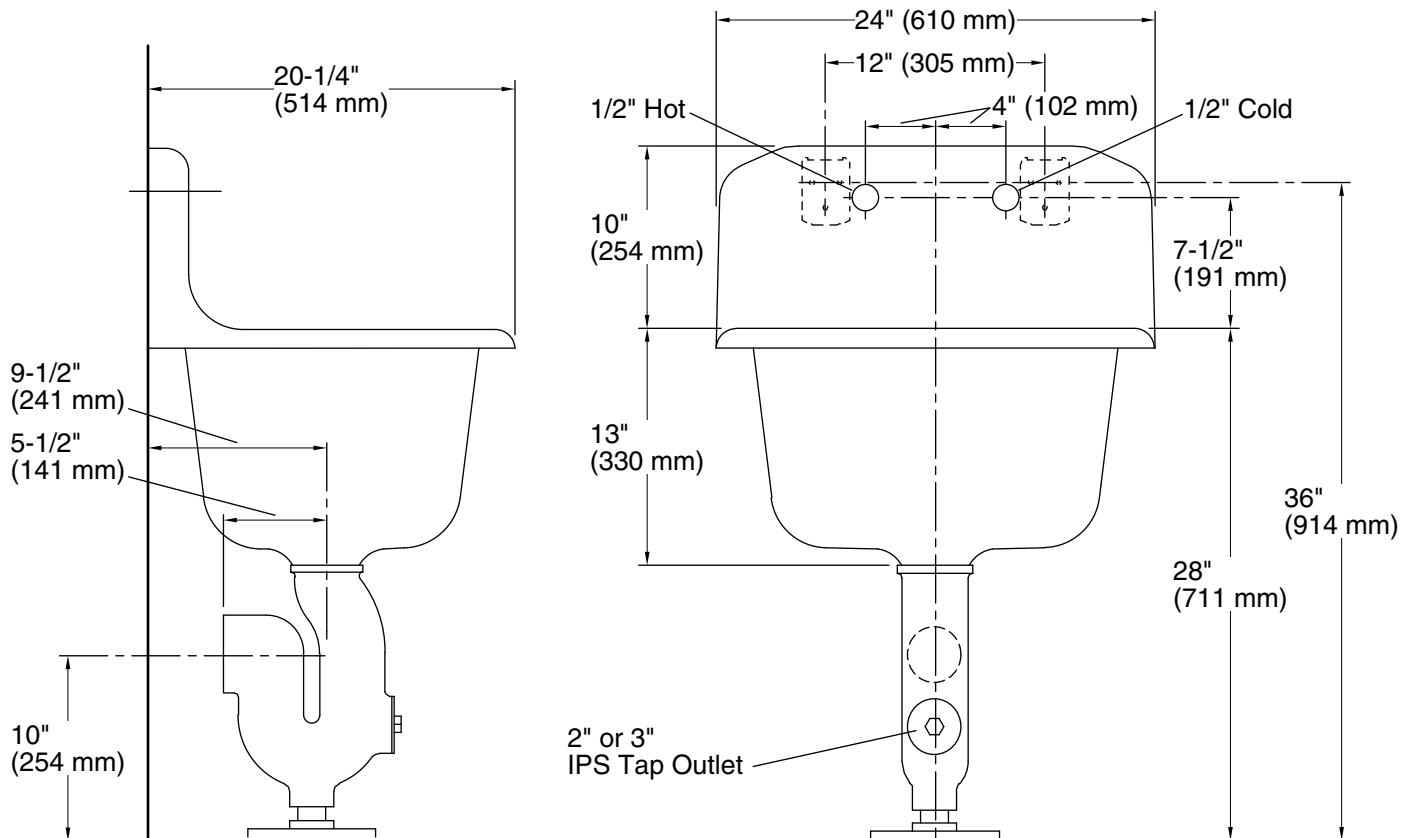

Technical Information

All product dimensions are nominal.

Bowl configuration:	Single
Installation:	Top-mount
Bowl area:	Length: 20" (508 mm) Width: 16" (406 mm) Water depth: 12" (305 mm)
Number of deck holes:	2
Faucet hole spacing:	8" (203 mm)
Faucet hole(s):	1-1/2" (38 mm)
Drain hole:	3-1/8" (80 mm)

Notes

Install this product according to the installation instructions.

WARNING: Risk of personal injury. The rim guard has sharp edges. Use caution when handling

IMPORTANT: This product is not intended for installation in a residential setting.