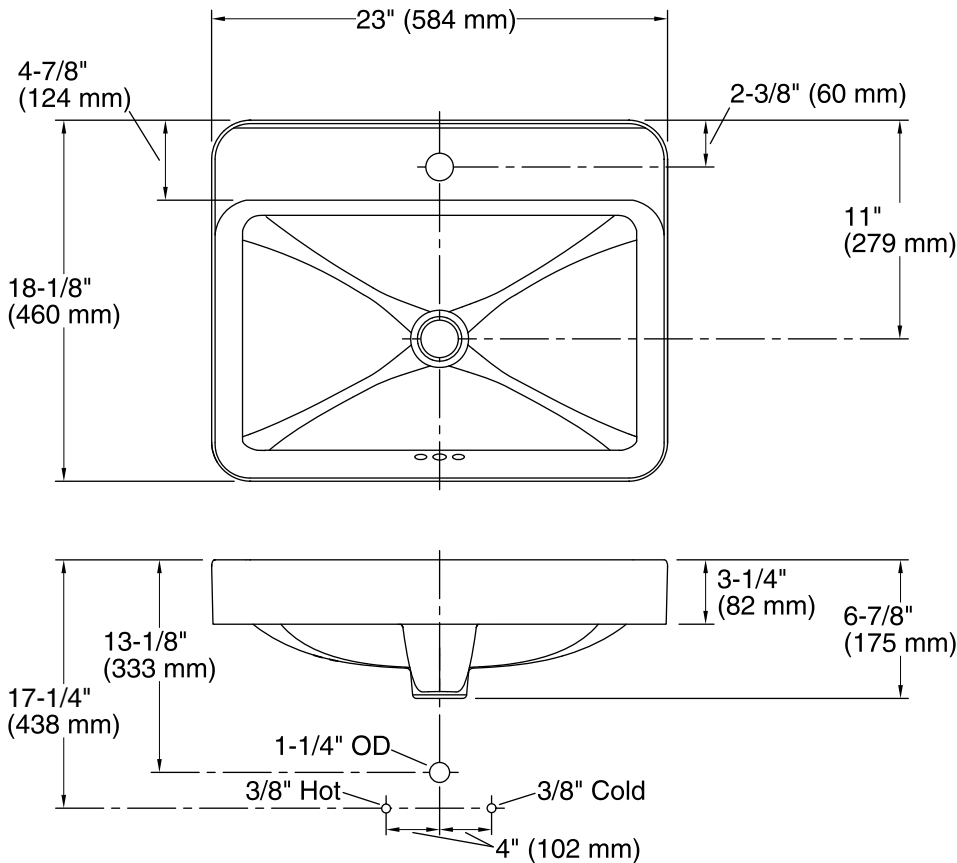

## Features

- Vitreous china.
- Above-counter.
- Rectangular basin with a contemporary design.
- With overflow.
- Single faucet hole.
- 23" (584 mm) x 18-1/8" (460 mm)

ADA

### Technical Information

All product dimensions are nominal.

Bowl configuration:	Single
Installation:	Above-counter
Bowl area (Only)	Length: 22" (559 mm) Width: 13-1/4" (337 mm) Water depth: 3-3/4" (95 mm)
Number of deck holes:	1
Faucet hole(s):	1-3/8" (35 mm)
Drain hole:	1-3/8" (35 mm)
Template:	Above-counter, 1144641-7, required, included