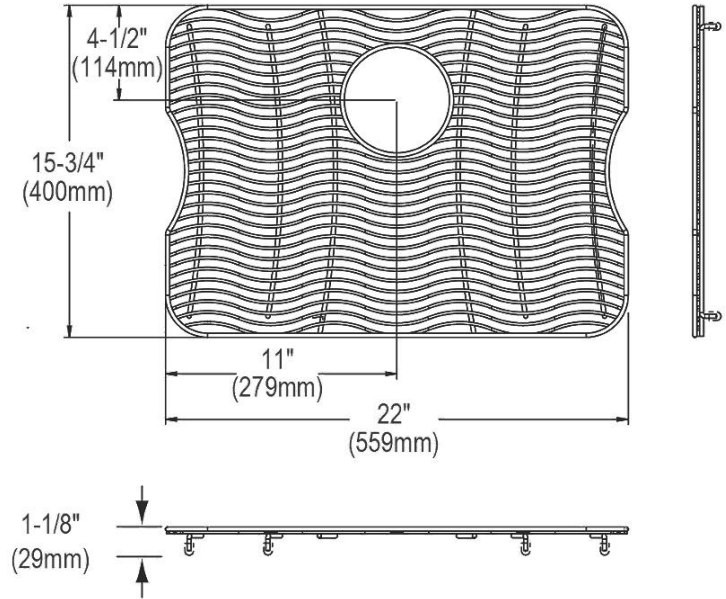

Material:	Stainless Steel
Finish:	Polished Stainless Steel
Dimensions:	22" x 15-3/4" x 1-1/8"
Fits Bowl Size(s):	23" x 16-3/4"

Special Note: For bowls with rear center drain opening.

AMERICAN PRIDE. A LIFETIME TRADITION.
Like your family, the Elkay family has values and traditions that endure. For almost a century, Elkay has been a family-owned and operated company, providing thousands of jobs that support our families and communities.

[Clean and Care Manual (PDF)](#)

[Clean and Care Manual (PDF)](#)

[Warranty (PDF)](#)