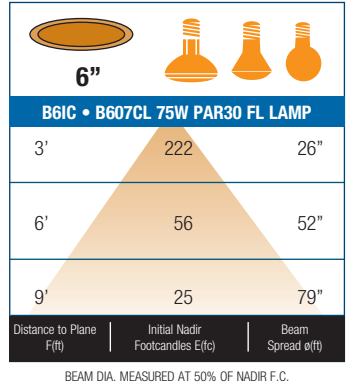

FEATURES

- Thermally Protected IC housing.
- Adjustable socket bracket.
- Wire through junction box.
- Preinstalled adjustable bar hanger.
- Dependable, favorable design and effortless installation.
- 7-1/4" height allows use in 2" x 8" joist construction.
- Special screw on the frame locks bar hangers in place which prevents the housing from any movement once installed.
- Preinstalled socket cap provides electrical contact protection against dust, paint and over spray.

OPTIONS

AIR-SHUT

- Gasket to prevent air flow from heated or air conditioned spaces.
- Meets all national air flow requirements.

Submittal form is available @ www.iuseelite.com
Tel: 323-888-1973 • Fax: 323-888-1977

Specifications and Dimensions subject to change without notice.

REV: ELITE LIGHTING-SPEC-06-29-2011