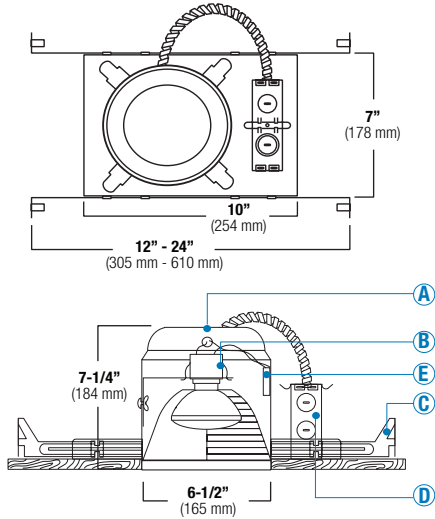

DESIGNED FOR 2" X 8" JOIST CONSTRUCTION

ITEM SELECTOR: (Please check the boxes below for the option desired)

TYPE	AIR-SHUT	OPTION	TRIM TYPE	BAFFLE	REFLECTOR	TRIM/RING	GLASS
B6IC	☐ AT	☐ (W) With quick connects	☐ B630	☐ W	☐ CL	☐ WH	☐ Green
			☐ B609	☐ P	☐ RG	☐ BK	☐ Yellow
			☐ B620	☐ SN	☐ W	☐ SN	☐ Pink
			☐ B631	☐ CP	☐ MB	☐ CP	☐ Brown
			☐ B646	☐ BZ	☐ BZ	☐ CH	☐ Navy Blue
			☐ B616		☐ CP	☐ PB	☐ Orange
			☐ AF637		☐ SN	☐ BZ	☐ Blue
			☐ B663		☐ SHZ		☐ White
			☐ B673				☐ Red
			☐ B603				
			☐ B600				
			☐ B601				
			☐ B601L				
			☐ B605				
			☐ B605L				
			☐ B602				
			☐ B606				
			☐ B607				
			☐ B608				
			☐ B602				

Specifications:

B6IC - AIR-SHUT - OPTION - TRIM TYPE - BAFFLE - REFLECTOR - TRIM/RING - GLASS

Sample of Catalog Number: B6IC-AT-W-B630-W-WH

Catalog Number:

Project Name:

Type:

Note:

DESCRIPTION

New construction, thermally protected, IC rated specification grade recessed housing. Accommodates up to 75W PAR30, R30 lamps, 60W A19 lamps and 65W BR30 lamps. Furnished with preinstalled adjustable bar hangers. Junction box is provided with four 1/2" KOs, one 3/4" KO and four Romex knockouts with strain relief.

SPECIFICATION

A. HOUSING - Die-formed all aluminum construction for maximum heat dissipation and rust protection. Adjusts vertically in plaster frame to accommodate 1/2" to 1-3/8" ceiling.

B. SOCKET - Medium base screw shell porcelain socket preinstalled on adjustable mounting bracket is designed to allow usage of different lamp types, as well as proper and consistent lamp positioning.

C. BAR HANGERS - Preinstalled bar hangers allow housing to be positioned and locked at any point within a 24" joist span. They can be positioned on either the long or short axis of the housing and can be shortened for 12" joists. They contain a double-headed real nail for 20° downward angle for better contact, and the 90° pivoting mounting plate makes installation fast and accurate. Bar hangers can fit onto T-Bar spline with additional slots and holes for special mounting methods if necessary.

D. JUNCTION BOX - UL listed for through-branch circuit wiring, provided with four 1/2" KOs, one 3/4" KO and four Romex knockouts with true pry-out slots and strain clamps.

E. THERMAL PROTECTION - Standard thermal protection device guards against improper installation, overlampping and misuse of insulation material.