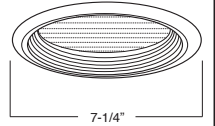

**REFLECTOR FINISH:**  
CL, RG, W, MB, CP,  
SN, SHZ

**TRIM/RING FINISH:**  
WH, BK, SN, CP, CH,  
PB, BZ

**B675W-WH**  
BAFFLE W/ PRISMATIC LENS

**BAFFLE FINISH:**  
W, P, SN, CP, BZ

**TRIM/RING FINISH:**  
WH, BK, SN, CP, CH,  
PB, BZ