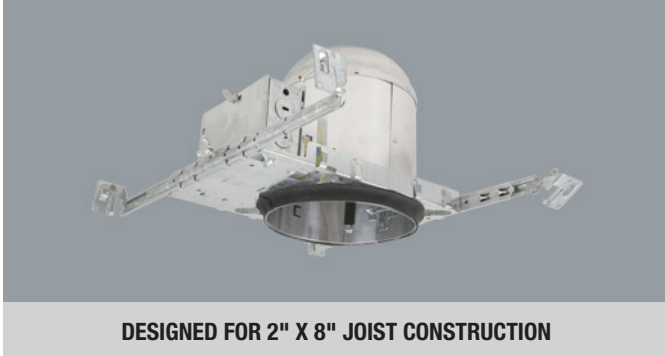

B6IC

6" Universal IC Housing

LAMP WATTAGE: (1) MAXIMUM 75W R/PAR30, 60W A19, 65W BR30