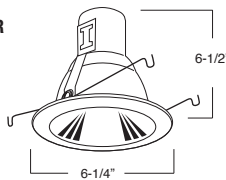

**B573W-WH
PAR30 BAFFLE W/ GIMBAL RING**

AVAILABLE COLOR COMBINATIONS:
CP-CP, W-WH, RG-WH, MB-WH, CL-WH, MB-BK, RG-PB, CL-CH