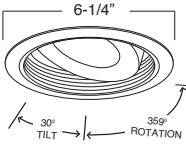

AVAILABLE COLOR COMBINATIONS:
CP-CP, SN-SN, W-WH, P-WH, P-BK