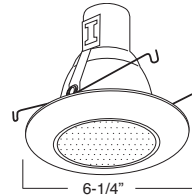

FOR WET LOCATION

TRIM/RING FINISH:
WHITE PLASTIC