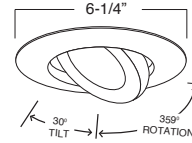

TRIM/RING FINISH:
WH, BK, SN, CP, CH, PB, BZ