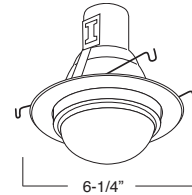

5" Incandescent Trims

(LAMP WATTAGE: 75W R/PAR30, 60W A19, 65W BR30)

Catalog Number:

B51C

Project Name:

Type:

Note:

**B530CP-CP
STEPPED BAFFLE**

**B573W-WH
PAR30 BAFFLE W/ GIMBAL RING**

AVAILABLE COLOR COMBINATIONS:
CP-CP, SN-SN, W-WH, P-WH, P-BK

**B504WH
SHOWER TRIM**

FOR WET LOCATION

TRIM/RING FINISH:
WH, BK, SN, CP, CH, BZ

**B501CP
METAL ALBALITE LENS**