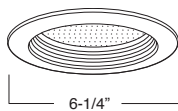

**B573W-WH
PAR30 BAFFLE W/ GIMBAL RING**

AVAILABLE COLOR COMBINATIONS:
CP-CP, SN-SN, W-WH, P-WH, P-BK

**B504WH
SHOWER TRIM**

FOR WET LOCATION

TRIM/RING FINISH:
WH, BK, SN, CP, CH, BZ

**B501CP
METAL ALBALITE LENS**

FOR WET LOCATION

TRIM/RING FINISH:
WH, BK, SN, CP, CH, BZ

**B505SN
METAL FRESNEL LENS**

FOR WET LOCATION

TRIM/RING FINISH:
WH, BK, SN, CP, CH, BZ

**B535P-WH
BAFFLE WITH ALBALITE LENS**

FOR WET LOCATION

AVAILABLE COLOR COMBINATIONS:
CP-CP, SN-SN, W-WH, P-WH, P-BK