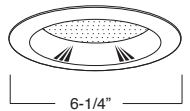

**B536W-WH
BAFFLE WITH FRESNEL LENS**

FOR WET LOCATION

AVAILABLE COLOR COMBINATIONS:
CP-CP, SN-SN, W-WH, P-WH, P-BK

**B541RG-WH
REFLECTOR WITH ALBALITE LENS**

FOR WET LOCATION

AVAILABLE COLOR COMBINATIONS:
CP-CP, W-WH, RG-WH, MB-BK, CL-WH, MB-BK, RG-PB, CL-CH