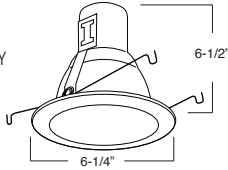

5" Incandescent Trims

(LAMP WATTAGE: 75W R/PAR30, 60W A19, 65W BR30)

Catalog Number:

B51C

Project Name:

Type:

Note:

**B530CP-CP
STEPPED BAFFLE**

TRIM/RING FINISH:
WH, BK, SN, CP, CH, PB, BZ

**B502SN
EYEBALL**

TRIM/RING FINISH:
WH, BK, SN, CP, CH, PB, BZ

**B520-NAVY BLUE
GLASS TRIM**

GLASS FINISH:
GREEN, YELLOW, PINK, BROWN, NAVY BLUE, ORANGE, WHITE, RED