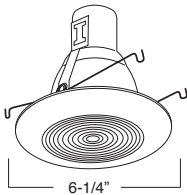

FOR WET LOCATION

TRIM/RING FINISH:
WH, BK, SN, CP, CH, BZ

**B505SN
METAL FRESNEL LENS**

FOR WET LOCATION

TRIM/RING FINISH:
WH, BK, SN, CP, CH, BZ

**B535P-WH
BAFFLE WITH ALBALITE LENS**

FOR WET LOCATION

AVAILABLE COLOR COMBINATIONS:
CP-CP, SN-SN, W-WH, P-WH, P-BK