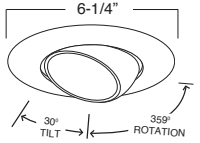

TRIM/RING FINISH:
WH, BK, SN, CP, CH, PB, BZ