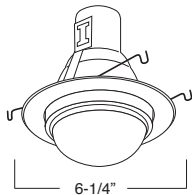

**B542CL-WH
REFLECTOR WITH FRESNEL LENS**

FOR WET LOCATION

AVAILABLE COLOR COMBINATIONS:
CP-CP, W-WH, RG-WH, MB-BK, CL-WH, MB-BK, RG-PB, CL-CH

**B504L
PLASTIC SHOWER TRIM**

FOR WET LOCATION

TRIM/RING FINISH:
WHITE PLASTIC