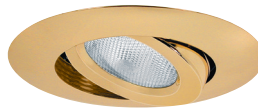

AVAILABLE COLOR COMBINATIONS:
CP-CP, SN-SN, W-WH, P-WH, P-BK, BZ-BZ

**B507RG-WH
REFLECTOR**

AVAILABLE COLOR COMBINATIONS:
CP-CP, W-WH, RG-WH, MB-WH, CL-WH, MB-BK, RG-PB, CL-CH

**B563PB
PAR30 GIMBAL TRIM**

TRIM/RING FINISH:
WH, BK, SN, CP, CH, PB, BZ

**B502SN
EYEBALL**

TRIM/RING FINISH:
WH, BK, SN, CP, CH, PB, BZ

**B520-NAVY BLUE
GLASS TRIM**

GLASS FINISH:
GREEN, YELLOW, PINK, BROWN, NAVY BLUE, ORANGE, WHITE, RED

**B573W-WH
PAR30 BAFFLE W/ GIMBAL RING**

AVAILABLE COLOR COMBINATIONS:
CP-CP, SN-SN, W-WH, P-WH, P-BK

**B504WH
SHOWER TRIM**

FOR WET LOCATION

TRIM/RING FINISH:
WH, BK, SN, CP, CH, BZ

**B501CP
METAL ALBALITE LENS**

FOR WET LOCATION

TRIM/RING FINISH:
WH, BK, SN, CP, CH, BZ

**B505SN
METAL FRESNEL LENS**

FOR WET LOCATION

TRIM/RING FINISH:
WH, BK, SN, CP, CH, BZ

**B535P-WH
BAFFLE WITH ALBALITE LENS**

FOR WET LOCATION

AVAILABLE COLOR COMBINATIONS:
CP-CP, SN-SN, W-WH, P-WH, P-BK