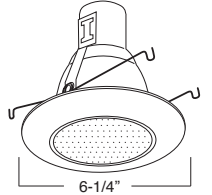

**B541RG-WH
REFLECTOR WITH ALBALITE LENS**

FOR WET LOCATION

TRIM/RING FINISH:
WH, BK, SN, CP, CH, BZ