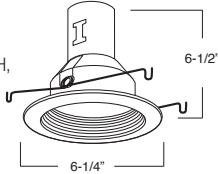

**B520-NAVY BLUE
GLASS TRIM**

AVAILABLE COLOR COMBINATIONS:
CP-CP, SN-SN, W-WH, P-WH, P-BK, BZ-BZ