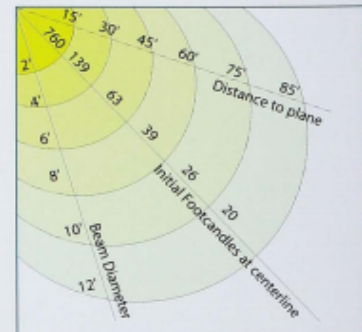

HOUSING	MAX. LAMP W.
BL4IC, BL4, BL4R, TL4(IC)(R)	50W 12V MR16
BL4(O)IC-S, BL4E-S, BL4RE-S	35W 12V MR16
BL4-75, BL4R-75	75W 12V MR16

B1406

OD: 4-7/8"
TRIM FINISH: BK, WH, CH, PB, SN, CP, BZ

LOW VOLTAGE