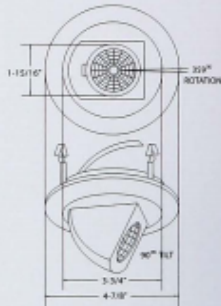

4" LOW VOLTAGE TRIMS

4" LOW VOLTAGE SHOWER TRIMS

B1408WH

Galleria

Fully Adjustable (75° Tilt, 359°)

DESCRIPTION:

- Lamp holder adjusts 75° and rotates 359°
- Used to accentuate an artwork or a particular object
- Can take up to 2 optical accessories
- All die-cast construction is for functional and aesthetic use
- Relamps from the front

HOUSING	MAX. LAMP W.
BL4IC, BL4, BL4R, TL4(IC)(R)	50W 12V MR16
BL4(O)IC-S, BL4E-S, BL4RE-S	35W 12V MR16
BL4-75, BL4R-75	75W 12V MR16

B1408

OD: 4-7/8"
TRIM FINISH: BK, WH, CH, PB, SN, CP, BZ

B1406CP

Galleria

Surface Adjustable (90° Tilt, 359°)

DESCRIPTION:

- Lamp holder adjust 90° and rotates 359°.
- Can take up to 2 optical accessories
- All die-cast construction is for functional and aesthetic use
- Used to accentuate an artwork or a particular object
- Relamps from the front