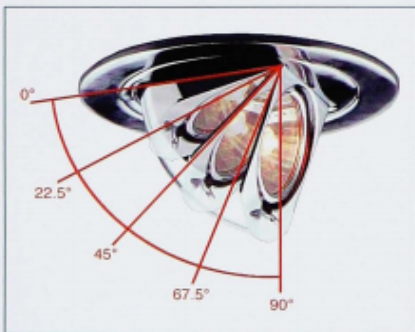

HOUSING	MAX. LAMP W.
BL4IC, BL4, BL4R, TL4(IC)(R)	50W 12V MR16
BL4(O)IC-S, BL4E-S, BL4RE-S	35W 12V MR16
BL4-75, BL4R-75	75W 12V MR16

B1406

OD: 4-7/8"
TRIM FINISH: BK, WH, CH, PB, SN, CP, BZ

LOW VOLTAGE