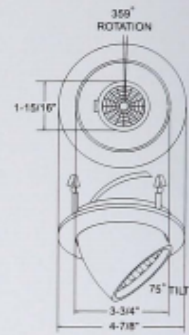

4" LOW VOLTAGE TRIMS

4" LOW VOLTAGE SHOWER TRIMS

B1408WH

Galleria

Fully Adjustable (75° Tilt, 359°)

DESCRIPTION:

- Lamp holder adjusts 75° and rotates 359°
- Used to accentuate an artwork or a particular object
- Can take up to 2 optical accessories
- All die-cast construction is for functional and aesthetic use
- Relamps from the front

Surface Adjustable (90° Tilt, 359°)

DESCRIPTION:

- Lamp holder adjust 90° and rotates 359°.
- Can take up to 2 optical accessories
- All die-cast construction is for functional and aesthetic use
- Used to accentuate an artwork or a particular object
- Relamps from the front