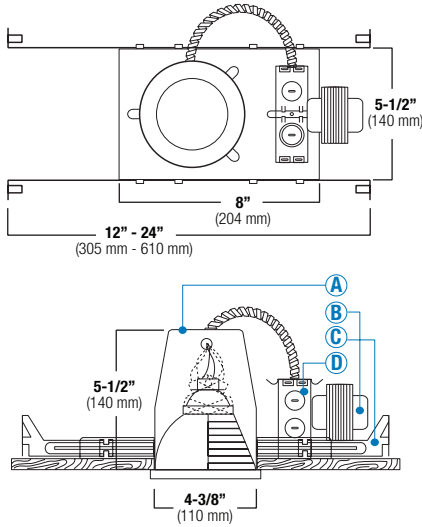

DESIGNED FOR 2" X 6" JOIST CONSTRUCTION

DESCRIPTION

Small aperture low voltage, thermally protected, specification grade recessed housing. For new construction. Non-insulated ceilings or where insulation can be kept 3" from the housing. Accommodates up to 75W MR16 lamps. Furnished with preinstalled adjustable bar hangers. Junction box is provided with four 1/2" KOs, one 3/4" KO and four Romex knockouts with strain relief.

SPECIFICATION

A. HOUSING - High temperature painted 22 gauge deep drawn single piece housing. Adjusts vertically in plaster frame to accommodate 1/2" to 1-3/8" ceiling. Accommodates lamps up to 50W depending on trim used.

B. TRANSFORMER - Enhanced in heat dissipating cover, to provide noise free operation. Attached to junction box cover so it may be serviced from below the ceiling. Thermally protected.

- **M**-Class H dimming magnetic transformer.
- **E**-Class II dimming electronic transformer (LighTech part #LET 75 BF)
- **TOR**-Class H dimming toroidal transformer, providing 35% more lumens than traditional transformers. Constructed of M3 grade silicone steel. (Must use dimmers rated for electromagnetic transformer)

C. BAR HANGERS - Preinstalled bar hangers allow housing to be positioned and locked at any point within a 24" joist span and can be shortened for 12" joists. They contain a double-headed real nail for secure attachment into the joist. Bar hanger nails are installed on a 20° downward angle for better contact, and the 90° pivoting mounting plate makes installation fast and accurate. Bar hangers can fit onto T-Bar spline with additional slots and holes for special mounting methods if necessary.

D. JUNCTION BOX - UL listed for through-branch circuit wiring and has four 1/2" KOs, one 3/4" KO and four Romex knockouts with true pry-out slots and strain clamps.