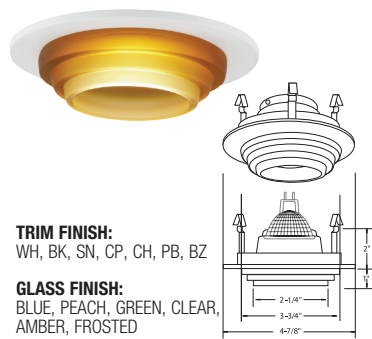

B1425WH-AMBER
METROPOLITAN STEP LITE

TRIM FINISH:
WH, BK, SN, CP, CH, PB, BZ

GLASS FINISH:
BLUE, PEACH, GREEN, CLEAR,
AMBER, FROSTED