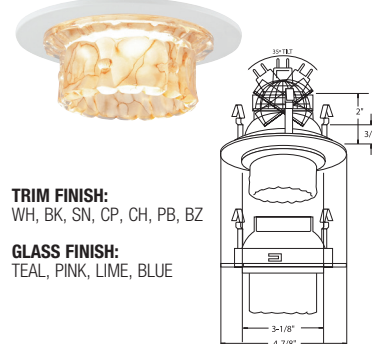

TRIM FINISH:
WH, BK, SN, CP, CH, PB, BZ

GLASS FINISH:
WHITE, PINK, BLUE, GREEN

B1434WH / B1435WH
STRIPE WALL WASH LITE

B1434WH

B1435WH

TRIM FINISH:
WH, BK, SN, CP, CH, PB, BZ

GLASS FINISH:
CRYSTAL/FROST

B1440WH-PINK
TULIP LITE

TRIM FINISH:
WH, BK, SN, CP, CH, PB, BZ

GLASS FINISH:
TEAL, PINK, LIME, BLUE

B1441WH-LIME
DESIGNER WALL WASH LITE

TRIM FINISH:
WH, BK, SN, CP, CH, PB, BZ

GLASS FINISH:
TEAL, PINK, LIME, BLUE

B1424WH-RED
METROPOLITAN HONEY LITE