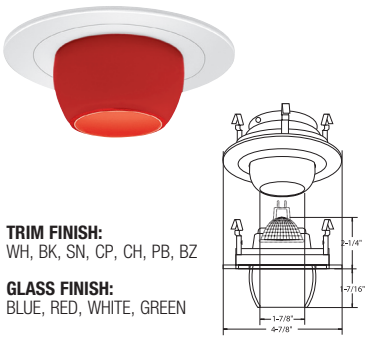

TRIM FINISH:
WH, BK, SN, CP, CH, PB, BZ

GLASS FINISH:
TEAL, PINK, LIME, BLUE

B1441WH-LIME
DESIGNER WALL WASH LITE

TRIM FINISH:
WH, BK, SN, CP, CH, PB, BZ

GLASS FINISH:
TEAL, PINK, LIME, BLUE

B1424WH-RED
METROPOLITAN HONEY LITE