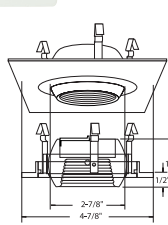

AVAILABLE COLOR COMBINATIONS:
CP-CP, SN-SN, W-WH, P-WH, P-BK