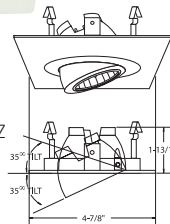

B1487WH
ADJUSTABLE SPOT (40° TILT)

RING FINISH:
WH, BK

B1483WH
SLOT APERTURE (35° TILT)

TRIM FINISH:
WH, BK, SN, CP, CH, PB, BZ

B1480WH
FULLY ADJUSTABLE (35° TILT, 359° ROT.)

TRIM FINISH:
WH, BK, SN, CP, CH, PB, BZ