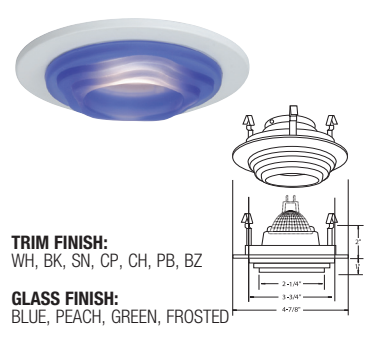

GLASS FINISH:
CRYSTAL, WHITE, FROSTED

B1409WH-BLUE
PYRAMID GLASS LITE

TRIM FINISH:
WH, BK, SN, CP, CH, PB, BZ

GLASS FINISH:
TEAL, PINK, LIME, BLUE

B1469WH-BLUE
DESIGNER STEP LITE

TRIM FINISH:
WH, BK, SN, CP, CH, PB, BZ