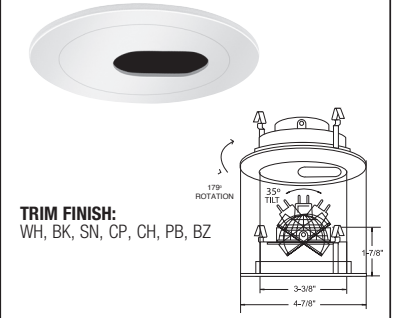

B1411WH
SLOT APERTURE (35° TILT, 179° ROT)

TRIM FINISH:
WH, BK, SN, CP, CH, PB, BZ