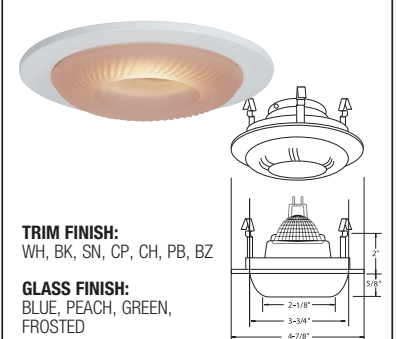

B1442WH-PEACH
DESIGNER MOON LITE

TRIM FINISH:
WH, BK, SN, CP, CH, PB, BZ

GLASS FINISH:
BLUE, PEACH, GREEN,
FROSTED