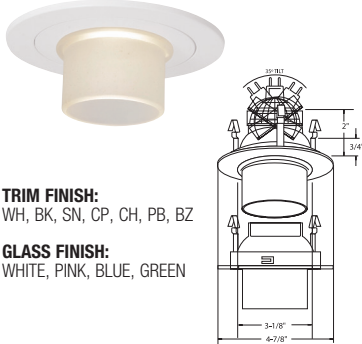

4"

Low Voltage Trims

(LAMP WATTAGE: 75W 12V MR16 / 50W 120V GU10)

Catalog Number:

Project Name:

Type:

Note:

B1436WH
CYLINDER LITE