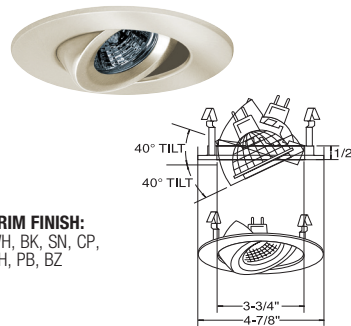

B1461SN
ADJUSTABLE GIMBAL (40° TILT)

TRIM FINISH:
WH, BK, SN, CP, CH, PB, BZ