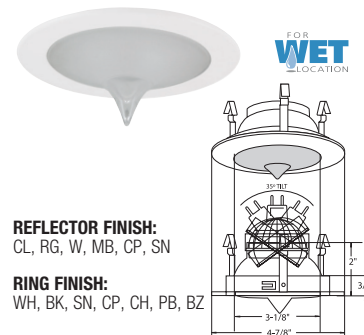

B1438WH
DESIGNER POINT SHOWER LITE

REFLECTOR FINISH:
CL, RG, W, MB, CP, SN

RING FINISH:
WH, BK, SN, CP, CH, PB, BZ