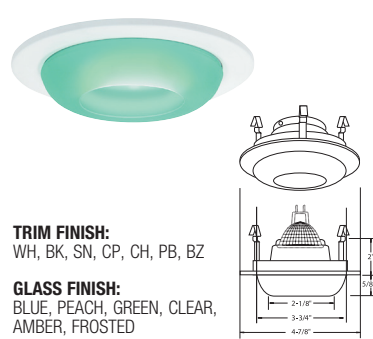

B1420WH-GREEN
METROPOLITAN MOON LITE

TRIM FINISH:
WH, BK, SN, CP, CH, PB, BZ

GLASS FINISH:
BLUE, PEACH, GREEN, CLEAR,
AMBER, FROSTED