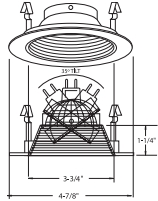

4"

Low Voltage Trims

(LAMP WATTAGE: 75W 12V MR16 / 50W 120V GU10)

Catalog Number:

Project Name:

Type:

Note:

B1401CP-CP
STEPPED BAFFLE