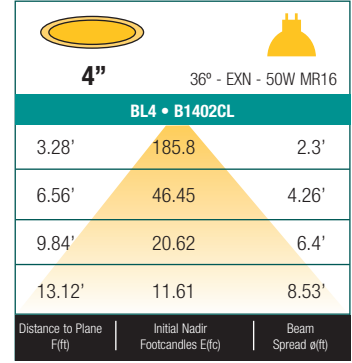

FEATURES

- Integral low voltage magnetic transformer to prolong lamp life and increase lighting quality.
- Thermally Protected Non-IC housing.
- Designed for accent and task lighting applications.
- Wire through junction box.
- Preinstalled adjustable bar hangers.
- Dependable, favorable design and effortless installation.
- 5-1/2" height allows use in 2" x 6" joist construction.
- Special screw on the frame locks bar hangers in place which prevents the housing from any movement once installed.

OPTIONS

1. AIR-SHUT

- Gasket to prevent air flow from heated or air conditioned spaces.
- Meets all national air flow requirements.

BL4 - ITEM SELECTOR: (Please check the boxes below for the option desired)

WATTAGE	TRIM TYPE	BAFFLE	TRIM RING	MR 16 LENS FILTER
☐ 20W	☐ B1451 ¹ ☐ B1476 ² ☐ B1494 ☐ B1425 ☐ B1439 ☐ B1411	☐ W	☐ WH	☐ BP8MR16-BL (Blue) ☐ BP8MR16-FR (Frosted)
☐ 35W	☐ B1453 ¹ ☐ B1478 ☐ B1496 ☐ B1469 ☐ B1463 ☐ B1416	☐ P	☐ BK	☐ BP8MR16-GR (Green) ☐ BP8MR16-SP (Spread)
☐ 50W	☐ B1454 ¹ ☐ B1488 ☐ B1483 ☐ B1442 ☐ B1464 ☐ B1407	☐ SN	☐ SN	☐ BP8MR16-PI (Pink) ☐ BP8MR16-SF (Soft Focus)
☐ 75W	☐ B1455 ¹ ☐ B1486 ☐ B1432 ☐ B1420 ☐ B1465 ☐ B1414	☐ CP	☐ CP	☐ BP8MR16-PU (Purple) ☐ BP8MR16-HC (Honey Comb)
BALLAST	☐ B1456 ¹ ☐ B1489 ☐ B1434 ☐ B1422 ☐ B1466 ☐ B1415	☐ BZ	☐ CH	☐ BP8MR16-DL (Day Light) ☐ BP8MR16-LI (Linear)
☐ (M) Magnetic	☐ B1457 ¹ ☐ B1479 ☐ B1435 ☐ B1413 ☐ B1467 ☐ B1404	REFLECTOR	☐ PB	☐ BP8MR16-YE (Yellow) ☐ BP8MR16-SOL (Solite)
☐ (E) Electronic	☐ B1458 ¹ ☐ B1487 ☐ B1484 ☐ B1426 ☐ B1408 ☐ B1418	☐ CL	☐ BZ	☐ BP8MR16-AM (Amber) ☐ BP8MR16-CL (Clear)
☐ (TOR) Toroidal ³	☐ B1459 ¹ ☐ B1485 ☐ B1436 ☐ B1427 ☐ B1406 ☐ B1419	☐ RG	☐ CH ¹	☐ BP8MR16-OR (Orange) ☐ BP8MR16-UV (Ultraviolet)
VOLTAGE	☐ B1460 ¹ ☐ B1491 ☐ B1440 ☐ B1430 ☐ B1401 ☐ B1433	☐ W	☐ SS ²	☐ BP8MR16-RE (Red)
☐ 120	☐ B1470 ² ☐ B1480 ☐ B1441 ☐ B1431 ☐ B1402 ☐ B1417	☐ MB		
☐ 277	☐ B1471 ² ☐ B1495 ☐ B1421 ☐ B1462 ☐ B1412 ☐ B1477	☐ BZ		
OPTION	☐ B1472 ² ☐ B1490 ☐ B1424 ☐ B1452 ☐ B1468	☐ CP		
☐ AT (Air-Shut)	☐ B1474 ² ☐ B1492 ☐ B1423 ☐ B1437 ☐ B1461	☐ SN		
	☐ B1475 ² ☐ B1481 ☐ B1409 ☐ B1438 ☐ B1403	☐ SHZ		

1 = CH - Chrome finished • 2 = SS - Stainless Steel finished • 3 = TOR -Toroidal available only in 120V

BAFFLE	REFLECTOR	TRIM/RING
W White	CL Chrome	WH White
P Black	RG Gold	BK Black
SN Satin Nickel	W White	SN Satin Nickel
CP Copper	MB Black	CP Copper
BZ Bronze	BZ Bronze	CH Chrome
	CP Copper	PB Polish Brass
	SN Satin Nickel	BZ Bronze
	SHZ Satin Haze	

Specifications:

BL4

WATT BALLAST VOLTAGE OPTION TRIM TYPE BAFFLE REFLECTOR TRIM/RING FILTER (1) FILTER (2)

Sample of Catalog Number: BL4-20W-E-B1401-W-WH-BP8MR16-BL

Submittal form is available @ www.iuseelite.com
Tel: 323-888-1973 • Fax: 323-888-1977

Specifications and Dimensions subject to change without notice.

REV: ELITE LIGHTING-SPEC-05-24-2011