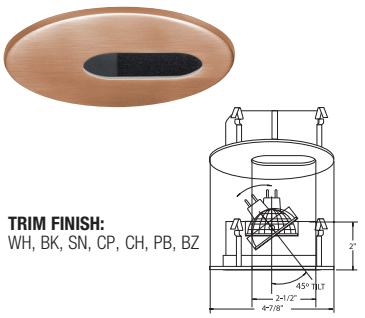

B1403CP
ONE PIECE SLOT APERTURE (35° TILT)

TRIM FINISH:
WH, BK, SN, CP, CH, PB, BZ