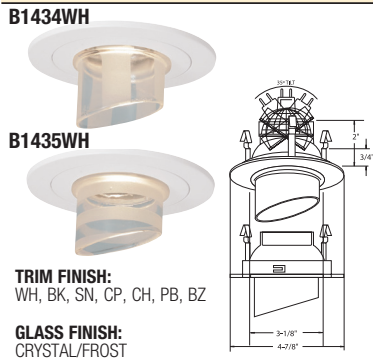

B1434WH / B1435WH
STRIPE WALL WASH LITE

B1434WH

B1435WH

TRIM FINISH:
WH, BK, SN, CP, CH, PB, BZ

GLASS FINISH:
CRYSTAL/FROST