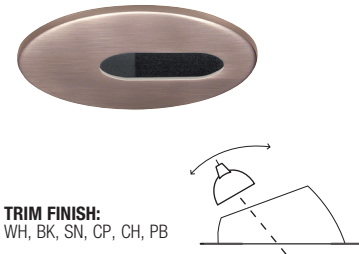

B1466CL-WH
ADJUSTABLE ANGLE-CUT SLOT APERTURE

TRIM FINISH:
WH, BK, SN, CP, CH, PB