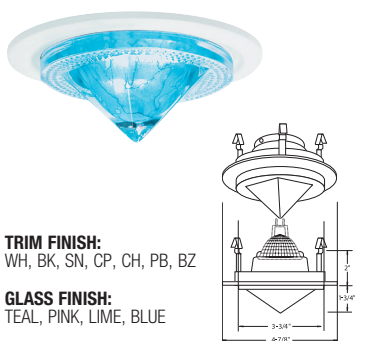

B1409WH-BLUE
PYRAMID GLASS LITE

TRIM FINISH:
WH, BK, SN, CP, CH, PB, BZ

GLASS FINISH:
TEAL, PINK, LIME, BLUE