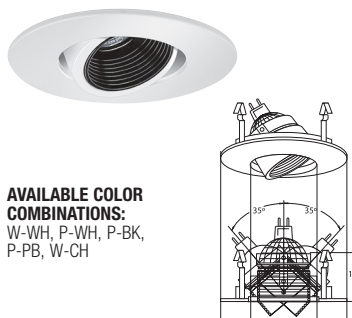

B1415CL-WH
PINHOLE WITH REFLECTOR

AVAILABLE COLOR COMBINATIONS:
CL-WH, CL-SN, RG-WH, MB-WH, W-WH

B1404P-WH
EYEBALL (47° TILT)

AVAILABLE COLOR COMBINATIONS:
CP-CP, SN-SN, W-WH, P-WH, P-BK, BZ-BZ

B1418P-WH
ADJ. PINHOLE W/ EYEBALL (35° TILT)