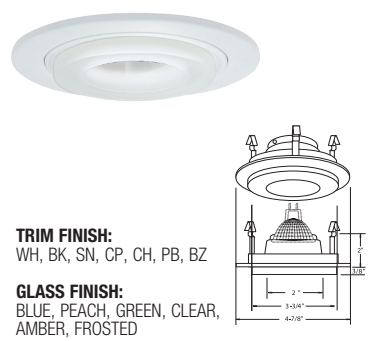

B1422WH-FROSTED
METROPOLITAN ICE LITE

TRIM FINISH:
WH, BK, SN, CP, CH, PB, BZ

GLASS FINISH:
BLUE, PEACH, GREEN, CLEAR,
AMBER, FROSTED