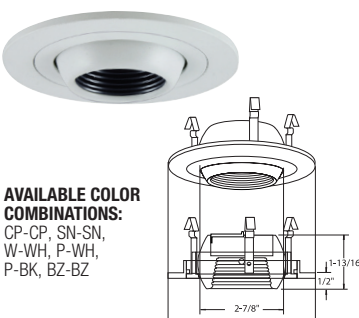

B1415CL-WH
PINHOLE WITH REFLECTOR

AVAILABLE COLOR COMBINATIONS:
CL-WH, CL-SN, RG-WH, MB-WH, W-WH

B1404P-WH
EYEBALL (47° TILT)

AVAILABLE COLOR COMBINATIONS:
CP-CP, SN-SN, W-WH, P-WH, P-BK, BZ-BZ

B1418P-WH
ADJ. PINHOLE W/ EYEBALL (35° TILT)