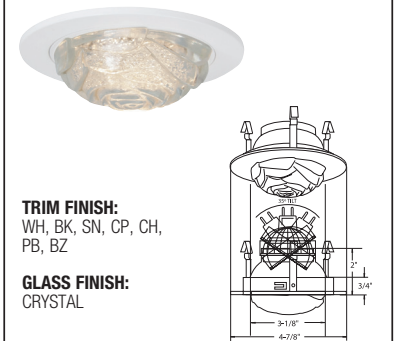

B1430WH
CRYSTAL ROSE LITE

TRIM FINISH:
WH, BK, SN, CP, CH,
PB, BZ

GLASS FINISH:
CRYSTAL