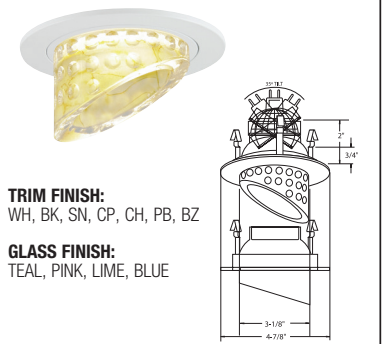

B1441WH-LIME
DESIGNER WALL WASH LITE

TRIM FINISH:
WH, BK, SN, CP, CH, PB, BZ

GLASS FINISH:
TEAL, PINK, LIME, BLUE