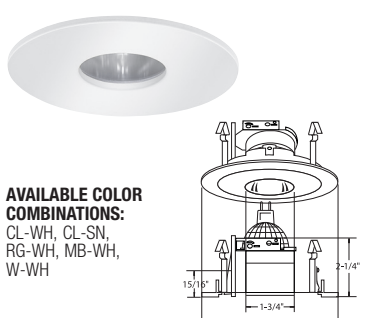

B1415CL-WH
PINHOLE WITH REFLECTOR

AVAILABLE COLOR COMBINATIONS:
CL-WH, CL-SN, RG-WH, MB-WH, W-WH

B1404P-WH
EYEBALL (47° TILT)

AVAILABLE COLOR COMBINATIONS:
CP-CP, SN-SN, W-WH, P-WH, P-BK, BZ-BZ

B1418P-WH
ADJ. PINHOLE W/ EYEBALL (35° TILT)