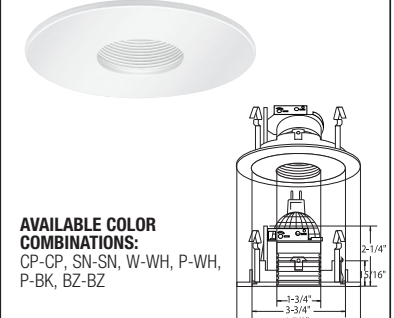

B1414W-WH
PINHOLE WITH BAFFLE

AVAILABLE COLOR COMBINATIONS:
CP-CP, SN-SN, W-WH, P-WH, P-BK, BZ-BZ