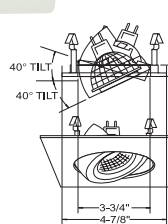

TRIM FINISH:
WH, BK, SN, CP, CH, PB, BZ