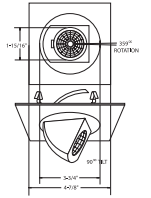

TRIM FINISH:
WH, BK, SN, CP, CH, PB

GLASS FINISH:
BLUE, PEACH, GREEN, FROSTED

B1485W-WH
EYEBALL (47° TILT)

AVAILABLE COLOR COMBINATIONS:
CP-CP, SN-SN, W-WH, P-WH, P-BK

B1488CP
SURFACE ADJUSTABLE (90° TILT, 359° ROT)