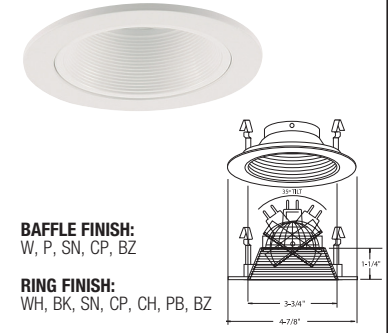

B1419BK
ADJUSTABLE SPOT (40° TILT)

TRIM/RING FINISH:
WH, BK, SN

B1433P-WH
ADJUSTABLE PINHOLE BAFFLE (15° TILT)

AVAILABLE COLOR COMBINATIONS:
W-WH, P-WH

B1417W-WH
METAL STEPPED BAFFLE

BAFFLE FINISH:
W, P, SN, CP, BZ