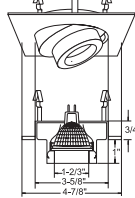

B1487WH
ADJUSTABLE SPOT (40° TILT)

RING FINISH:
WH, BK

B1483WH
SLOT APERTURE (35° TILT)

TRIM FINISH:
WH, BK, SN, CP, CH, PB, BZ

B1480WH
FULLY ADJUSTABLE (35° TILT, 359° ROT.)

TRIM FINISH:
WH, BK, SN, CP, CH, PB, BZ