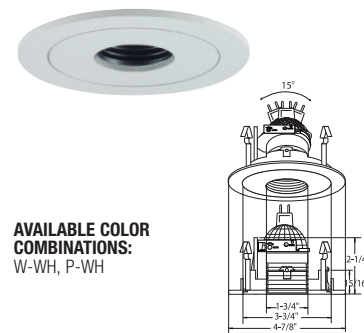

B1433P-WH
ADJUSTABLE PINHOLE BAFFLE (15° TILT)

AVAILABLE COLOR COMBINATIONS:
W-WH, P-WH