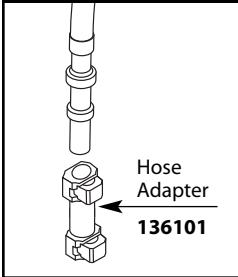

Buy it for looks. Buy it for life.®

■ Order by Part Number

Illustrated Parts

Single-Handle High-Arc Pulldown Kitchen Faucet		
MODEL	TYPE	FINISH
CA87011CSL	Lever	Classic Stainless
CA87011SRS	Lever	Spot Resistant Stainless

**QUICK CONNECTION
PRIOR TO 12/2009**

HOSE ADAPTER CLIP

Handle Kit

148135CSL Classic Stainless
148135SRS Spot Resistant Stainless

Dome Kit

140997CSL Classic Stainless
140997SRS Spot Resistant Stainless