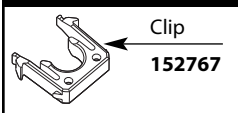

Buy it for looks. Buy it for life.®

■ Order by Part Number

Illustrated Parts

Single-Handle High-Arc Pulldown Kitchen Faucet		
MODEL	TYPE	FINISH
CA87011CSL	Lever	Classic Stainless
CA87011SRS	Lever	Spot Resistant Stainless

**QUICK CONNECTION
PRIOR TO 12/2009**

HOSE ADAPTER CLIP

Handle Kit

148135CSL Classic Stainless
148135SRS Spot Resistant Stainless

Dome Kit

140997CSL Classic Stainless
140997SRS Spot Resistant Stainless