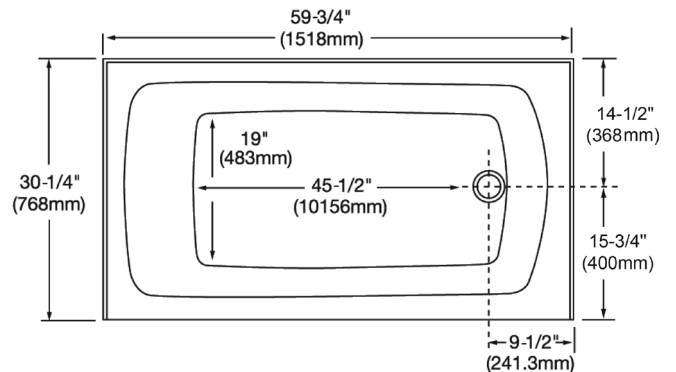

Hillsboro Series

60" x 30" Soaking Baths

Product Features

- Durable easy-care acrylic construction
- Textured slip-resistant bottom
- Integral tile flange

Specifications

- 59-3/4" length overall
- 30-1/4" width overall
- 15-1/2" height overall
- 35 gallon total capacity to overflow

Available Colors: White (WH), Biscuit (BS)

Model

PFS6030LSK	60" x 30" soaking bath with integral skirt - left-hand drain
PFS6030RSK	60" x 30" soaking bath with integral skirt - right-hand drain

PFS6030RSKWH
with Integral Skirt