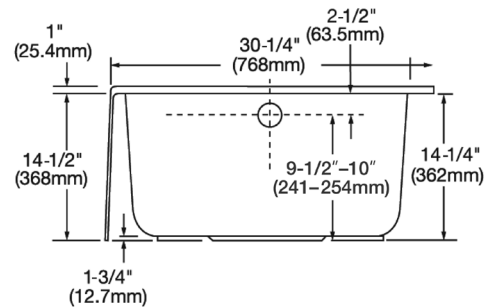

Hillsboro Series

60" x 30" Soaking Baths

Product Features

- Durable easy-care acrylic construction
- Textured slip-resistant bottom
- Integral tile flange

Specifications

- 59-3/4" length overall
- 30-1/4" width overall
- 15-1/2" height overall
- 35 gallon total capacity to overflow

Available Colors: White (WH), Biscuit (BS)

Model

PFS6030LSK	60" x 30" soaking bath with integral skirt - left-hand drain
PFS6030RSK	60" x 30" soaking bath with integral skirt - right-hand drain

PFS6030RSKWH
with Integral Skirt