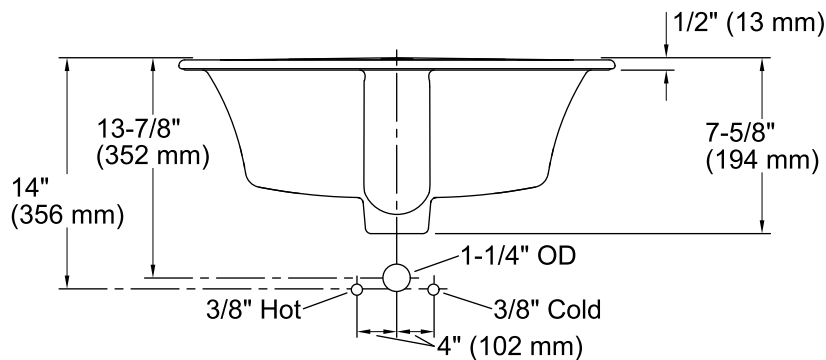

Features

- Vitreous china.
- Drop-in.
- Round basin.
- With overflow.
- Single faucet hole.
- 18-7/8" (480 mm) diameter

Recommended Accessories

- K- 7107 Decorative Drain
- K- 7108 Decorative Drain
- K- 7129 Drain
- K- 9018 P-Trap

Color	Code	Description
	0	White
	96	Biscuit
	47	Almond
	NY	Dune
	95	Ice™ Grey
	G9	Sandbar
	33	Mexican Sand™
	K4	Cashmere
	58	Thunder™ Grey
	7	Black Black™

Technical Information

All product dimensions are nominal.

Bowl configuration:	Single
Installation:	Drop-In
Bowl area (Only)	Length: 12-1/2" (318 mm) Width: 16-5/16" (414 mm) Water depth: 4" (102 mm)
Faucet hole(s):	1-3/8" (35 mm)
Drain hole:	1-3/4" (44 mm)
Template:	Drop-in, 1155260-7, required, included

Notes

Install this product according to the installation guide.

Spout must be 5" (12.7 cm) long (min) for adequate clearance into the lavatory when installed with the centerline as shown.

NOTICE: Countertop manufacturer or cutter must use the cut-out template provided with the product, or a current one provided by Kohler Co. (call 1-800-4-KOHLER). Kohler Co. is not responsible for cutout errors when the incorrect cut-out template is used.