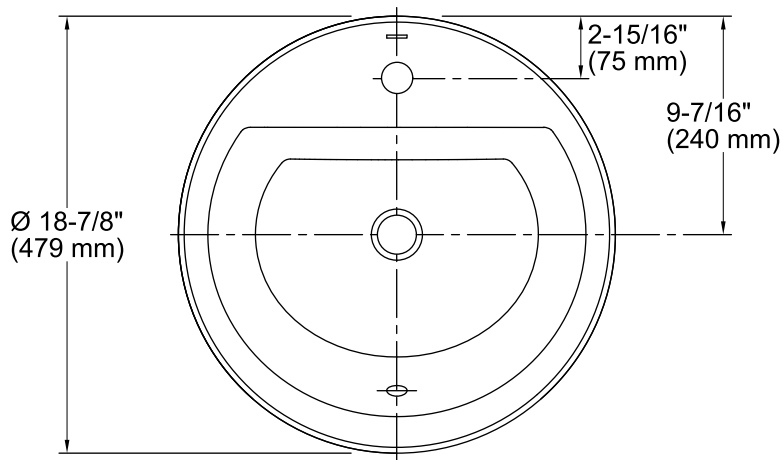

Features

- Vitreous china.
- Drop-in.
- Round basin.
- With overflow.
- Single faucet hole.
- 18-7/8" (480 mm) diameter

Recommended Accessories

- K- 7107 Decorative Drain
- K- 7108 Decorative Drain
- K- 7129 Drain
- K- 9018 P-Trap

Color	Code	Description
	0	White
	96	Biscuit
	47	Almond
	NY	Dune
	95	Ice™ Grey
	G9	Sandbar
	33	Mexican Sand™
	K4	Cashmere
	58	Thunder™ Grey
	7	Black Black™

Technical Information

All product dimensions are nominal.

Bowl configuration:	Single
Installation:	Drop-In
Bowl area (Only)	Length: 12-1/2" (318 mm) Width: 16-5/16" (414 mm) Water depth: 4" (102 mm)
Faucet hole(s):	1-3/8" (35 mm)
Drain hole:	1-3/4" (44 mm)
Template:	Drop-in, 1155260-7, required, included

Notes

Install this product according to the installation guide.

Spout must be 5" (12.7 cm) long (min) for adequate clearance into the lavatory when installed with the centerline as shown.

NOTICE: Countertop manufacturer or cutter must use the cut-out template provided with the product, or a current one provided by Kohler Co. (call 1-800-4-KOHLER). Kohler Co. is not responsible for cutout errors when the incorrect cut-out template is used.