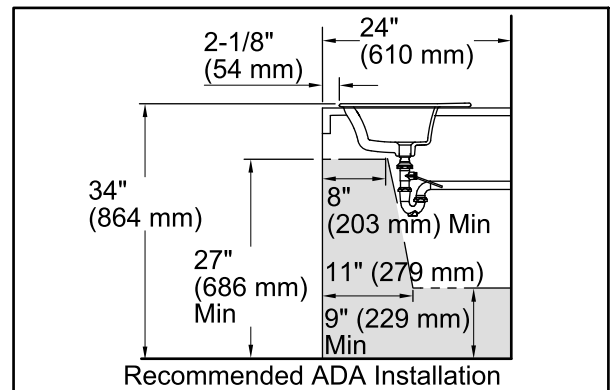

Technical Information

All product dimensions are nominal.

Bowl configuration:	Single
Installation:	Drop-In
Bowl area (Only)	Length: 12-1/2" (318 mm) Width: 16-5/16" (414 mm) Water depth: 4" (102 mm)
Faucet hole(s):	1-3/8" (35 mm)
Drain hole:	1-3/4" (44 mm)
Template:	Drop-in, 1155260-7, required, included

Notes

Install this product according to the installation guide.

Spout must be 5" (12.7 cm) long (min) for adequate clearance into the lavatory when installed with the centerline as shown.

NOTICE: Countertop manufacturer or cutter must use the cut-out template provided with the product, or a current one provided by Kohler Co. (call 1-800-4-KOHLER). Kohler Co. is not responsible for cutout errors when the incorrect cut-out template is used.

ADA compliant when installed to the specific requirements of these regulations.