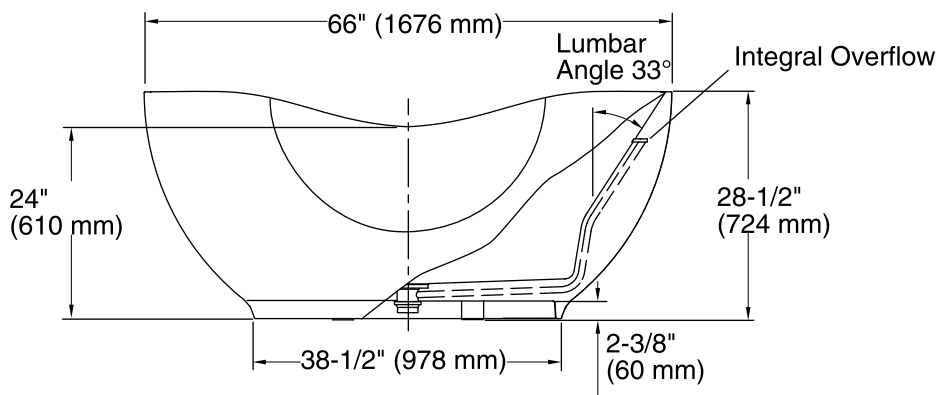

### Technical Information

All product dimensions are nominal.

Installation:	Freestanding
Drain location:	Center
Basin area, bottom:	41-1/2" x 26" (1054 mm x 660 mm)
Basin area, top:	64-3/8" x 30" (1635 mm x 762 mm)
Weight:	524 lbs (237.7 kg)
Minimum floor load:	90 lbs/ft <sup>2</sup> (439.4 kg/m <sup>2</sup> )
Water depth:	18" (457 mm)
Water capacity:	90 gal (340.7 L)