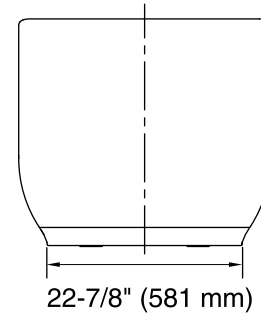

### 5.5' Bath

#### Features

- Center drain.
- Slotted overflow for deep soaking.
- Integral lumbar support.
- 66" (1676 mm) x 31-1/2" (800 mm) x 28-1/2" (724 mm)

### Technical Information

All product dimensions are nominal.

Installation:	Freestanding
Drain location:	Center
Basin area, bottom:	41-1/2" x 26" (1054 mm x 660 mm)
Basin area, top:	64-3/8" x 30" (1635 mm x 762 mm)
Weight:	524 lbs (237.7 kg)
Minimum floor load:	90 lbs/ft <sup>2</sup> (439.4 kg/m <sup>2</sup> )
Water depth:	18" (457 mm)
Water capacity:	90 gal (340.7 L)