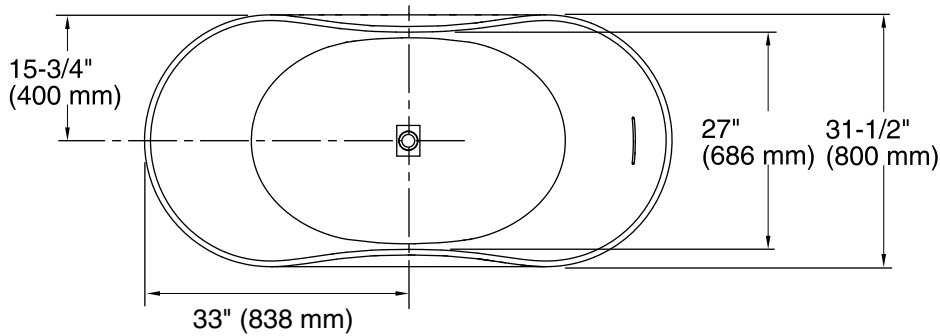

### 5.5' Bath

### Technical Information

All product dimensions are nominal.

Installation:	Freestanding
Drain location:	Center
Basin area, bottom:	41-1/2" x 26" (1054 mm x 660 mm)
Basin area, top:	64-3/8" x 30" (1635 mm x 762 mm)
Weight:	524 lbs (237.7 kg)
Minimum floor load:	90 lbs/ft <sup>2</sup> (439.4 kg/m <sup>2</sup> )
Water depth:	18" (457 mm)
Water capacity:	90 gal (340.7 L)