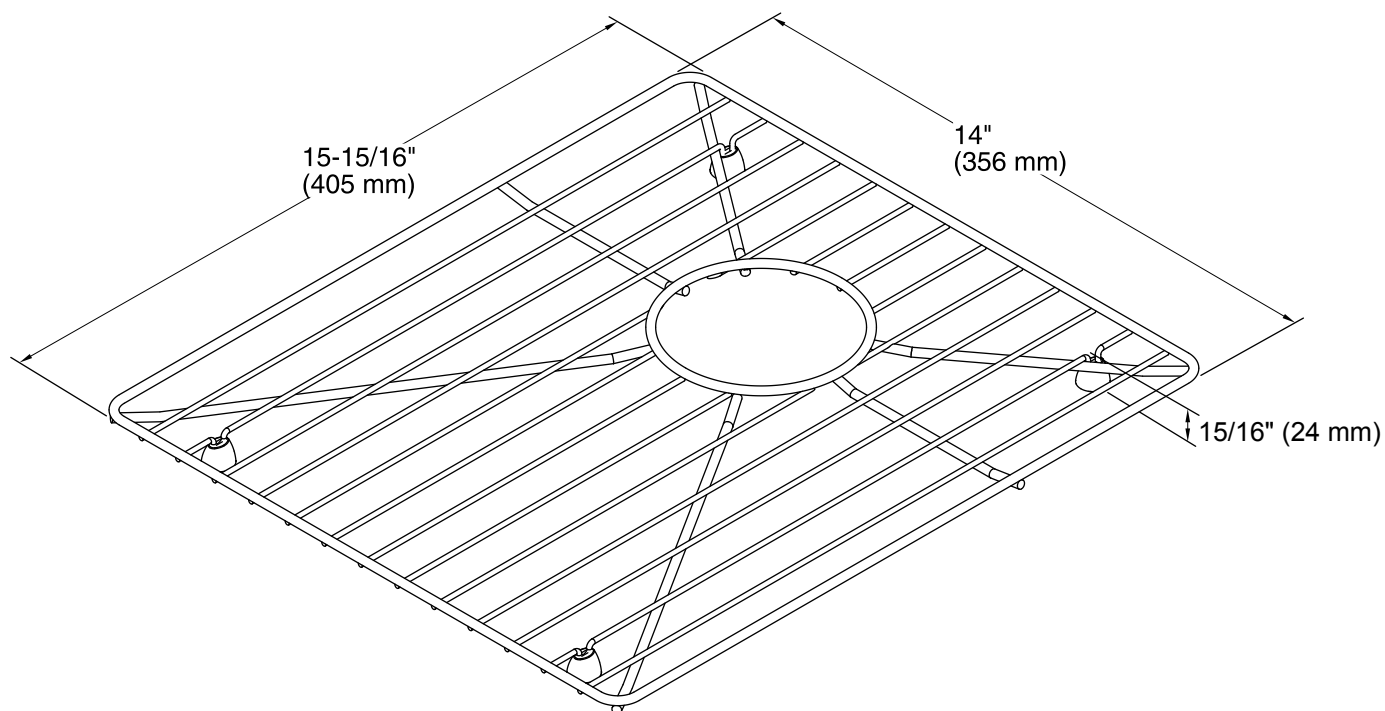

Features

- Fits in the bowl of the K-3820 and K-3838 Vault kitchen sinks.
- Durable stainless-steel construction.
- Helps protect sink surface from daily wear.
- Dishwasher safe.
- Rubber feet provide added protection.

Technical Information

All product dimensions are nominal.