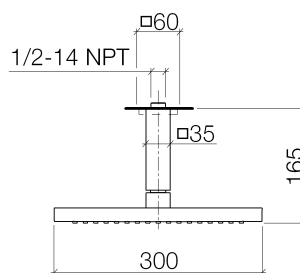

Surfaces

• chrome	28755980-000010
• matt platinum	28755980-060010
• matt black	28755980-330010

Accessories required

- Rough-in adaptor; 35080970