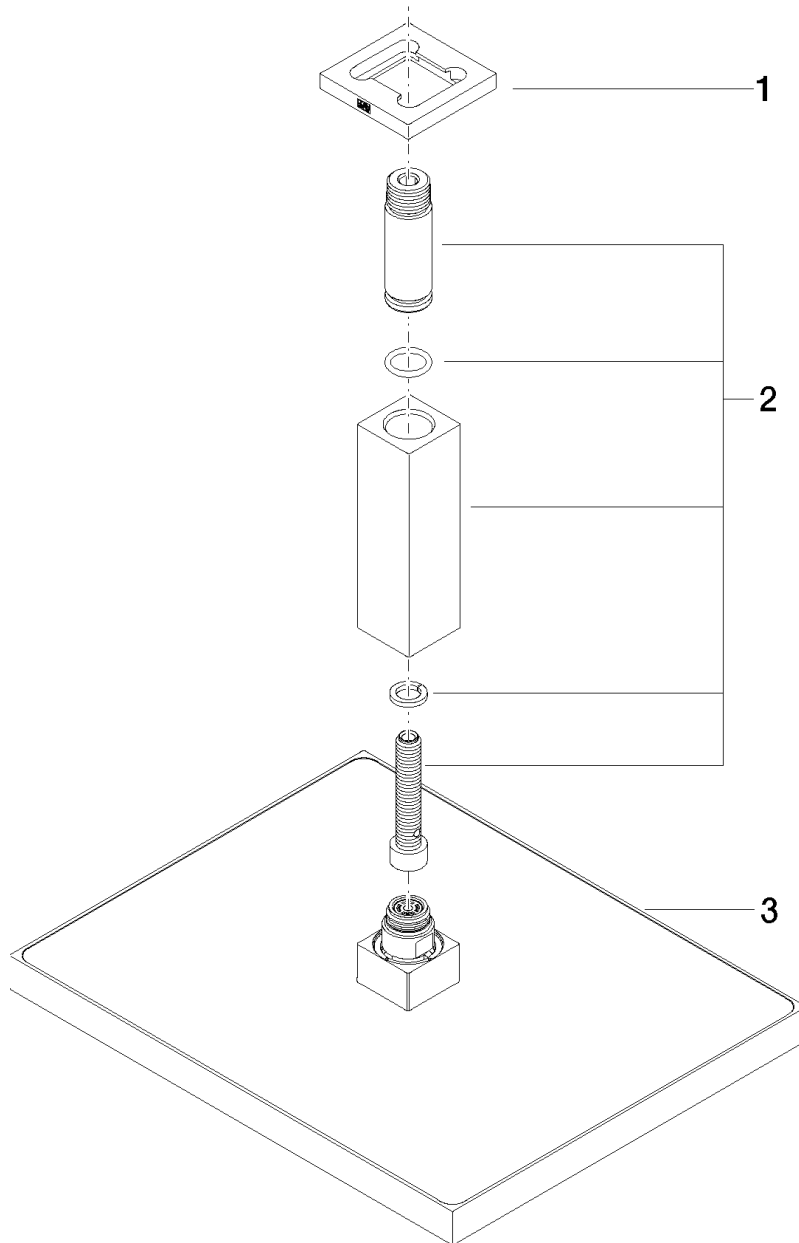

Product specifications

- Rain showerhead 11 3/4" x 9 1/2" with descaling system
- 1/2" connection
- 6 1/2" distance between ceiling and bottom of showerhead
- Flange 2 3/8 x 2 3/8"
- Water flow rate limited to max. 2 gpm

Cannot be combined with eSET shower 35 026 970 90

Surfaces

- | | |
|-----------------|-----------------|
| • chrome | 28755980-000010 |
| • matt platinum | 28755980-060010 |
| • matt black | 28755980-330010 |

Accessories required

- Rough-in adaptor; 35080970

Exploded assembly drawing

Bath & Spa

28755980 Ceiling mounted rain shower, 11 3/4" x 9 1/2"

Article number: 28755980

Order quantity

No.	Article number	Name	Installation quantity
1	092798017ff	rosette	1
2	90111009200ff	conversion kit	1
3	04120505010ff	shower	1