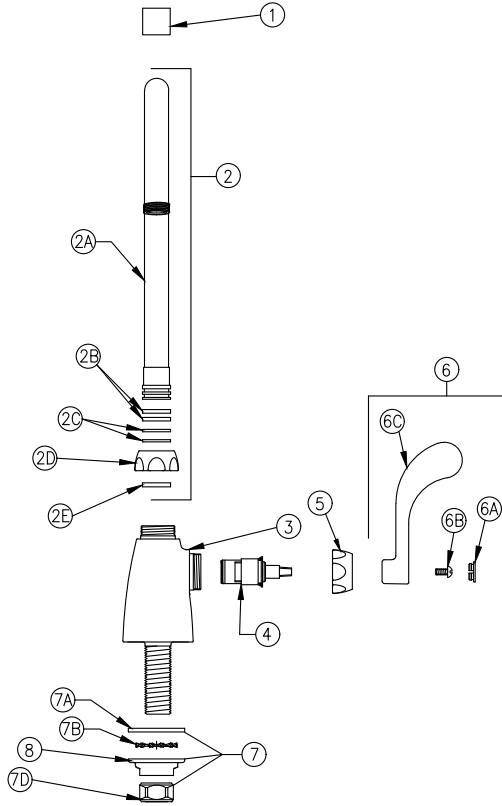

# LABORATORY FAUCET

### Z825B4-XL PARTS LIST

Item	Part Number	Description	Qty.
1	G63504	3/4"-27 Female Aerator	1
2	G67852	5-3/8" Centerline Gooseneck 'B' Spout Assembly	1
2A	92866002	5-3/8" Centerline Gooseneck Spout	1
2B	58155018	O-Rings	2
2C	59666001	Plastic Split Washers (Swing)	2
2D	59435001	Spout Nut	1
2E	59436001	Spacer Washer (Rigid)	1
3	59733003	Single Lab Body	1
4	59517006	Short Hot Cartridge	1
5	59523001	Handle Nut	1
6	G60574	4" [102mm] Vandal-Resistant Metal Wrist Blade Handle	1
6A	G60548	Hot/Cold/Tempered Color-Coded Indexes	1
	59454001	Hot Index	1
	59454002	Cold Index	1
	59454003	Tempered Index	1
6B	62464001	10-32 Screw	1
6C	59453001	Wrist Blade Handle	1
7	G68037	Mounting Hardware Bag	1
7A	60549001	Gasket	1
7B	61613019	Lockwasher	1
7D	59532001	1/2" NPSM Riser Nut	1
8	59530002	Wing nut	1