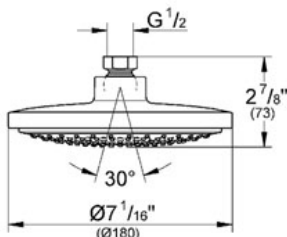

Product Description:

Head shower 1 spray

Standard Specification:

- GROHE StarLight® finish
- GROHE EcoJoy® technology for less water and perfect flow
- GROHE DreamSpray® perfect spray pattern
- SpeedClean anti-lime system
- Rain
- Rotating ball joint ± 15°
- Max FLOW Rate 2.5 gpm
- 1/2" Connection thread
- Suitable for instantaneous heater
- Max Flow Rate 2.5 gpm at 80 psi (9.5 L/min)