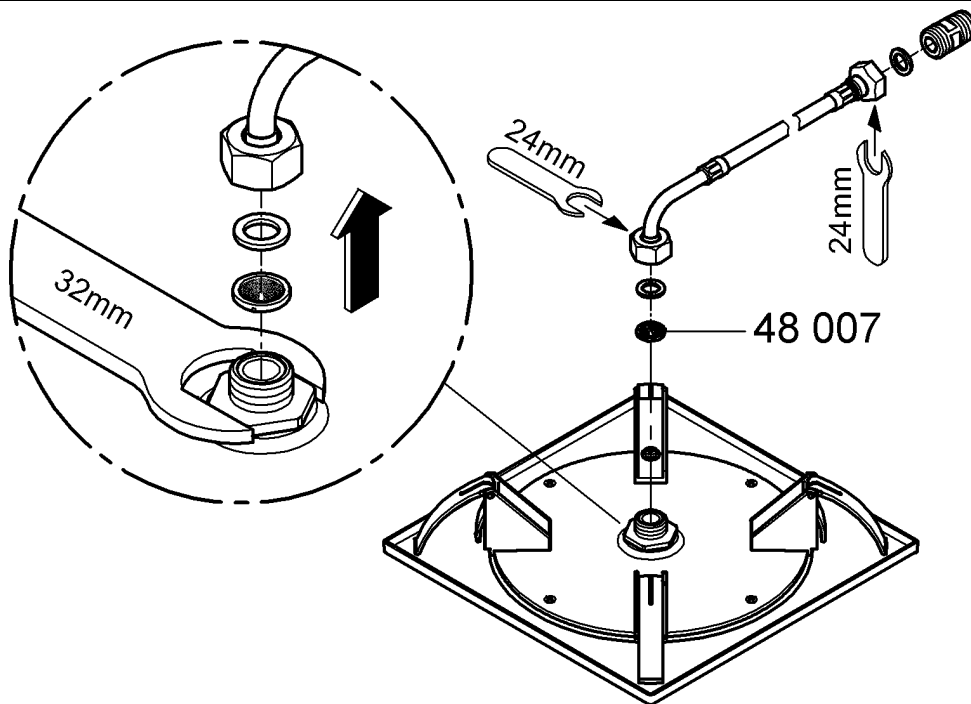

27 468
27 816

27 864

Please pass these instructions on to the end user of the fitting!
S.v.p remettre cette instruction à l'utilisateur de la robinetterie!
Entregue estas instrucciones al usuario final de la grifería!