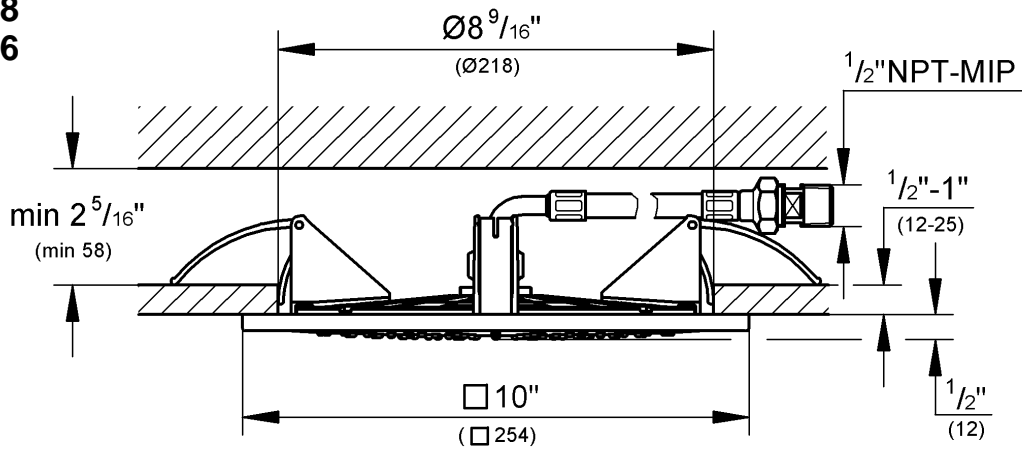

27 468
27 816