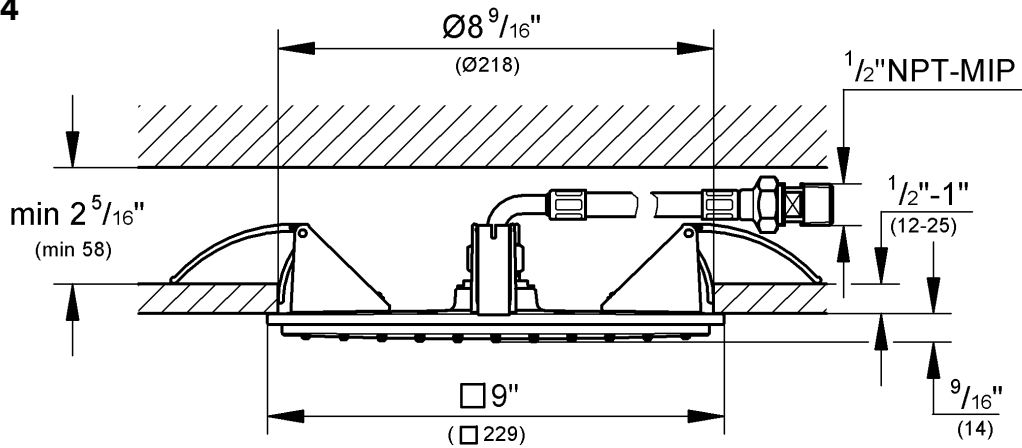

27 468
27 816

27 864

Please pass these instructions on to the end user of the fitting!
S.v.p remettre cette instruction à l'utilisateur de la robinetterie!
Entregue estas instrucciones al usuario final de la grifería!