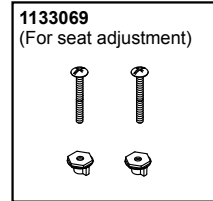

# Brevia™ Quick-Release™

elongated toilet seat  
K-4774-0

**Current Style** (Single Bar Hinge)

**Older Style** (Double Hinge)