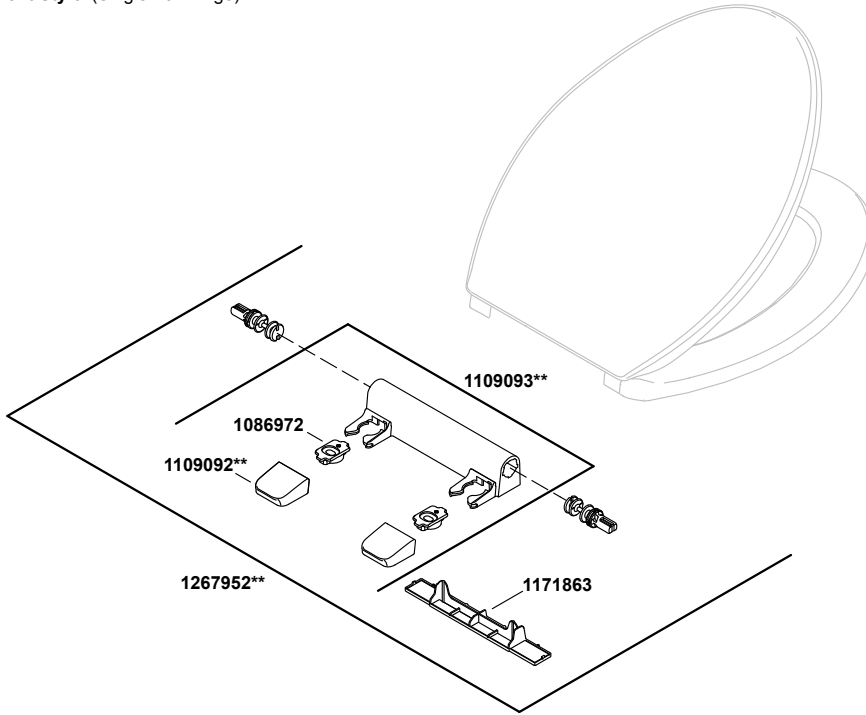

# Brevia™ Quick-Release™

elongated toilet seat  
K-4774-0

**Current Style** (Single Bar Hinge)

**Older Style** (Double Hinge)