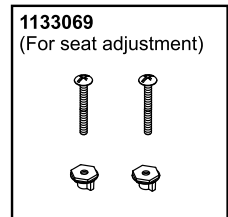

Brevia™ Quick-Release™

round-front toilet seat
K-4775-0

Current Style (Single Bar Hinge)

Older Style (Double Hinge)