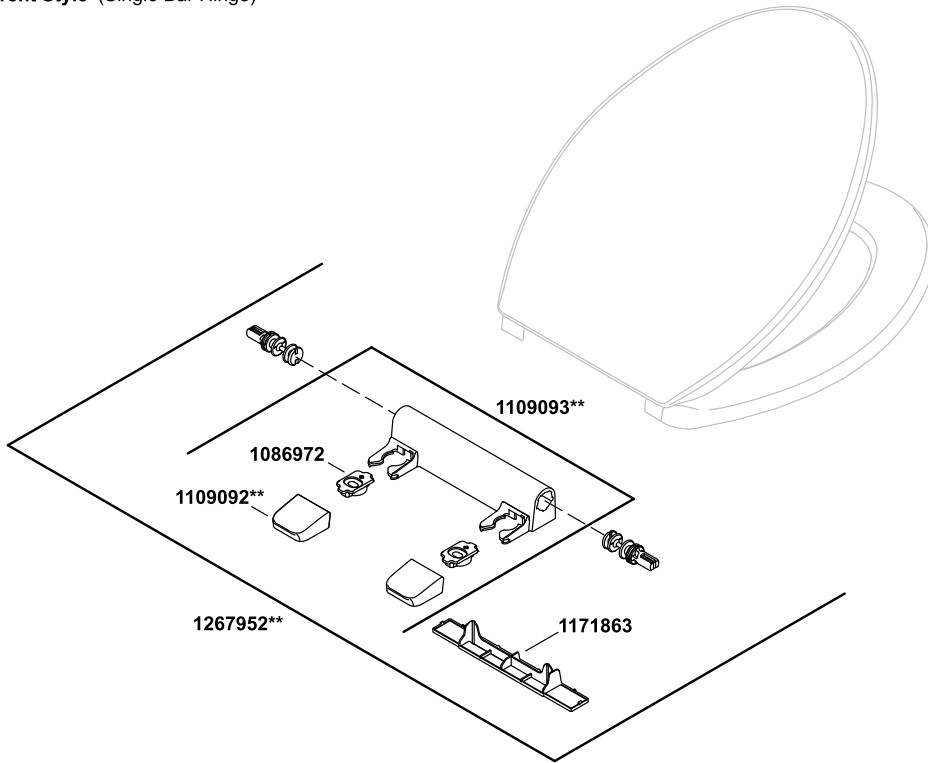

Brevia™ Quick-Release™

round-front toilet seat
K-4775-0

Current Style (Single Bar Hinge)

Older Style (Double Hinge)