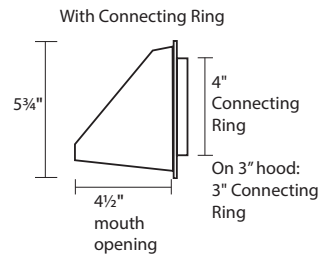

*This hood is not recommended for dryer venting.
 Check screen frequently for lint build-up.*

FLUSH
WITH SCREEN

FLUSH
WITH SCREEN

FLUSH

Flush (faceplate only)
 4" Tailpipe
Opening
 3" hood has
3" tailpipe
opening

WITH CONNECTING RING

With Connecting Ring
 5 3/4"
 4" Connecting
Ring
 On 3" hood:
3" Connecting
Ring
 4 1/2"
mouth
opening

Aluminum Trim Plate
 5 5/8" x 5 5/8"
 square
 4" hood has 4"
diameter hole
 3" hood has 3"
diameter hole

PART NUMBERS

Dia	Tail Length	Color	Flapper	Screen	Each #	Qty	Case #	Package	UPC	Labeled
4"	flush	white	flapper	1/2" x 1/2"	11391	8	111391	Bulk	722048103916	
4"	flush	brown	flapper	1/2" x 1/2"	11392	8	111392	Bulk	722048113923	
3"	1/2" ring	white	flapper	1/2" x 1/2"	11375	8	111375	Bulk	722048113756	
3"	1/2" ring	brown	flapper	1/2" x 1/2"	11376	8	111376	Bulk	722048113763	
4"	1/2" ring	white	flapper	1/2" x 1/2"	11732	8	111732	Bulk	722048117327	
4"	1/2" ring	brown	flapper	1/2" x 1/2"	11733	8	111733	Bulk	722048117334	
3"	11"	white	flapper	1/2" x 1/2"	11365	8	111365	Bulk	722048113657	•
3"	11"	brown	flapper	1/2" x 1/2"	11368	8	111368	Bulk	722048113688	•
4"	11"	white	flapper	1/2" x 1/2"	11381	8	111381	Bulk	722048113817	•
4"	11"	white	flapper	1/2" x 1/2"	11411	6	111411	Display Tray	722048114111	•
4"	11"	brown	flapper	1/2" x 1/2"	11384	8	111384	Bulk	722048113848	•
	replacement grid	white			12700	100	112700	Bulk	722048127005	
	replacement grid	brown			12702	100	112702	Bulk	722048127029	
	aluminum trim plate	silver			10126	100	110126	Bulk	722048101265	
	aluminum trim plate	silver			10122	100	110122	Bulk	722048101227	
	aluminum trim plate	silver	mounting holes		10912	100	110912	Bulk	722048109124	