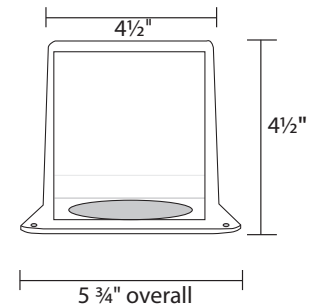

With Connecting Ring
5 3/4"
4" Connecting
Ring
On 3" hood:
3" Connecting
Ring
4 1/2"
mouth
opening

Aluminum Trim Plate
5 5/8" x 5 5/8"
square
4" hood has 4"
diameter hole
3" hood has 3"
diameter hole