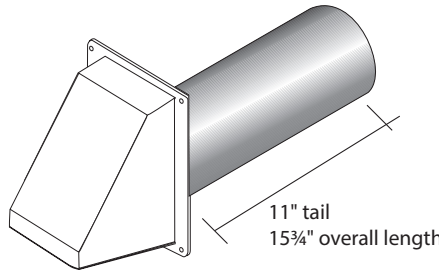

Builder's Best, Inc.
 201 Broiles Drive
 Jacksonville, TX 75766
 903-586-8283
 www.BuildersBest.com
 sales@venting.biz

PWM622 PLASTIC WIDE MOUTH HOOD WITH SCREEN

PRODUCT SPECIFICATIONS

- Polypropylene molded plastic
- Free swinging back draft flapper
- Aluminum trim plate
- Fully assembled aluminum tailpipe
- 4 mounting holes
- Snap-in removable 1/2" x 1/2" pest grid screen (birdguard)

*This hood is not recommended for dryer venting.
 Check screen frequently for lint build-up.*

FLUSH
WITH SCREEN

FLUSH
WITH SCREEN

FLUSH

Flush (faceplate only)
 4" Tailpipe
Opening
 3" hood has
3" tailpipe
opening

WITH CONNECTING RING

With Connecting Ring
 5 3/4"
 4" Connecting
Ring
 On 3" hood:
3" Connecting
Ring
 4 1/2"
mouth
opening

Aluminum Trim Plate
 5 5/8" x 5 5/8"
 square
 4" hood has 4"
diameter hole
 3" hood has 3"
diameter hole