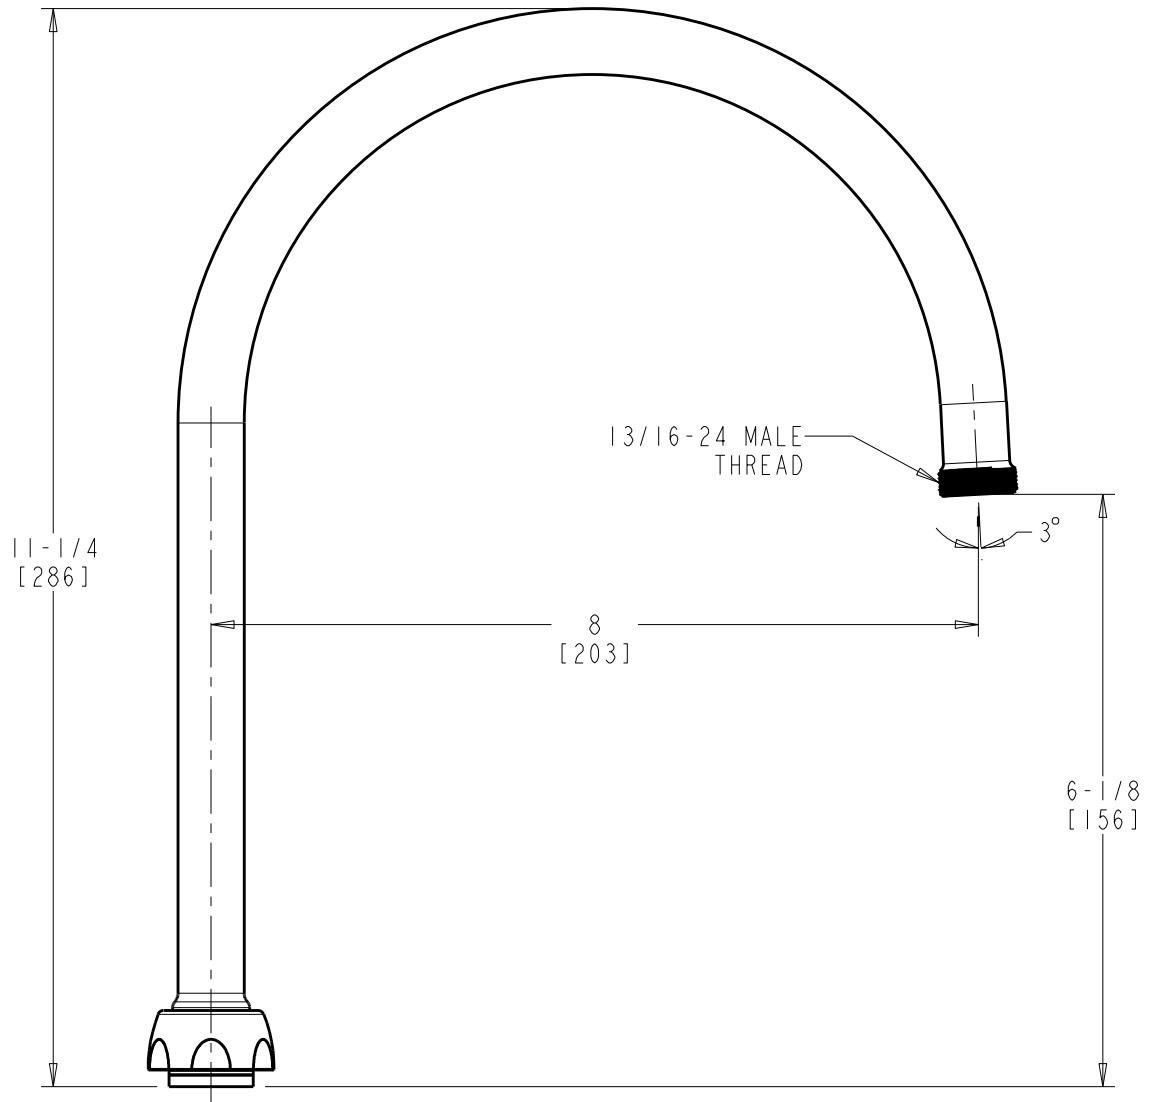

SUBMITTED AS SHOWN

SUBMITTED AS NOTED

SEE ATTACHED FOR
SUBMITTED MODIFICATION

JOB NAME

ITEM NO.

DIMENSIONS ARE IN INCHES AND [MILLIMETERS].

TECHNICAL DATA

- RIGID/SWING GOOSENECK SPOUT
- FINISH: CHROME PLATE

ROUGHING IN DIMENSIONS MAY VARY AND ARE SUBJECT TO CHANGE. NO RESPONSIBILITY IS ASSUMED FOR USE OF SUPERCEDED OR VOIDED DATA.