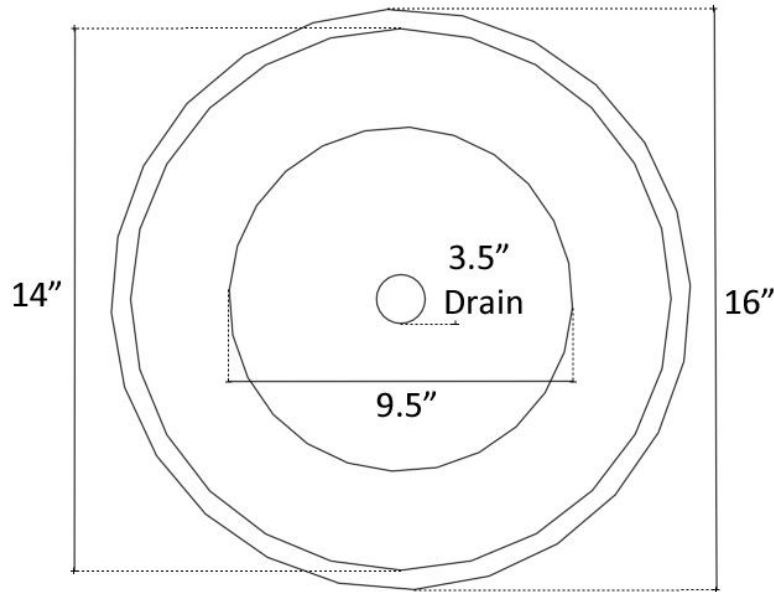

Description:

- Copper
- Drop-In or Undermount
- Use standard 3.5" drain
- Clean with mild soap
No abrasive chemicals

Available Finishes:

- DB** Dark Bronze
- WC** Weathered Copper
- PN** Polished Nickel
- SN** Satin Nickel

Available Drains:

- D003** 3.5" Basket Strainer
- D007** Disposal Flange

DIMENSIONS WILL VARY. DO NOT use this sheet as a guide for countertop cuts.