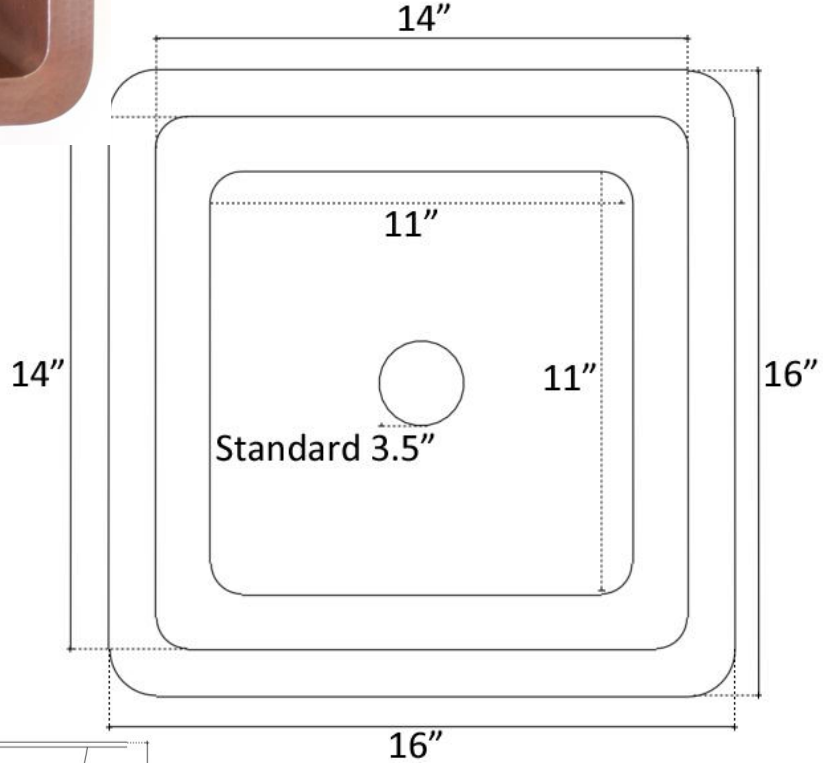

Description:

- Copper
- Drop-In or Undermount
- Use standard 3.5" drain
- Clean with mild soap
No abrasive chemicals

Available Finishes:

- DB** Dark Bronze
- WC** Weathered Copper
- PN** Polished Nickel
- SN** Satin Nickel

Available Drains:

- D003** Basket Strainer
- D007** Disposal Flange

All Dimensions Are Approximate

DIMENSIONS WILL VARY. DO NOT use this sheet as a guide for countertop cuts.