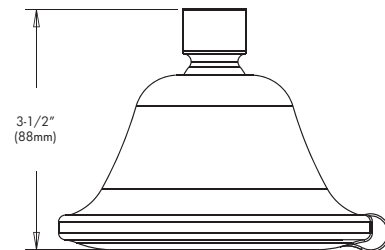

Chelsea™ Shower Head

MODELS:

- S-3011: 2.5 GPM (9.5 L/min) flow rate
- S-3011-E2: 2.0 GPM (7.6 L/min) flow rate
- S-3011-E175: 1.75 GPM (6.6 L/min) flow rate

FEATURES:

- 5 plungers with 45 sprays, 12 massage jets, 3 spray patterns
- Patented Anystream® plungers resist scale build-up
- Spray adjusting faceplate
- Plastic body construction, with brass ball nut
- 1/2" -14 NPTF female inlet
- Corrosion resistant finishes
- Coordinates with Chelsea Collection

STOCK FINISHES:

PC BN

SPECIALTY FINISHES:

BBZ MB ORB PB PN

STANDARDS:

- ASME A112.18.1/CSA B125.1 certified
- CEC (CA Energy Commission) certified, 1.75 GPM only
- WaterSense certified, 2.0 & 1.75 GPM only

WARRANTY:

Visit www.speakman.com for full product warranty information

- Limited Lifetime Warranty (consumer)
- 1 Year Limited Warranty (commercial)

All dimensions are in inches (millimeters) unless otherwise specified and are subject to change without notice.

Architect/Engineer Approval Space:

P: 800-537-2107
F: 800-977-2747
W: WWW.SPEAKMAN.COM
R: 02-OCTOBER 2018