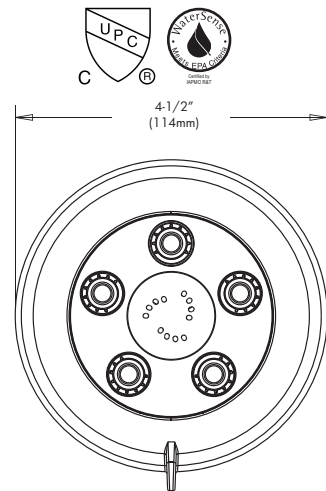

Chelsea™ Shower Head

MODELS:

- S-3011: 2.5 GPM (9.5 L/min) flow rate
- S-3011-E2: 2.0 GPM (7.6 L/min) flow rate
- S-3011-E175: 1.75 GPM (6.6 L/min) flow rate

FEATURES:

- 5 plungers with 45 sprays, 12 massage jets, 3 spray patterns
- Patented Anystream® plungers resist scale build-up
- Spray adjusting faceplate
- Plastic body construction, with brass ball nut
- 1/2" -14 NPTF female inlet
- Corrosion resistant finishes
- Coordinates with Chelsea Collection

STOCK FINISHES:

PC BN

SPECIALTY FINISHES:

BBZ MB ORB PB PN

STANDARDS:

- ASME A112.18.1/CSA B125.1 certified
- CEC (CA Energy Commission) certified, 1.75 GPM only
- WaterSense certified, 2.0 & 1.75 GPM only

WARRANTY:

Visit www.speakman.com for full product warranty information

- Limited Lifetime Warranty (consumer)
- 1 Year Limited Warranty (commercial)

All dimensions are in inches (millimeters) unless otherwise specified and are subject to change without notice.

Architect/Engineer Approval Space:

P: 800-537-2107
F: 800-977-2747
W: WWW.SPEAKMAN.COM
R: 02-OCTOBER 2018