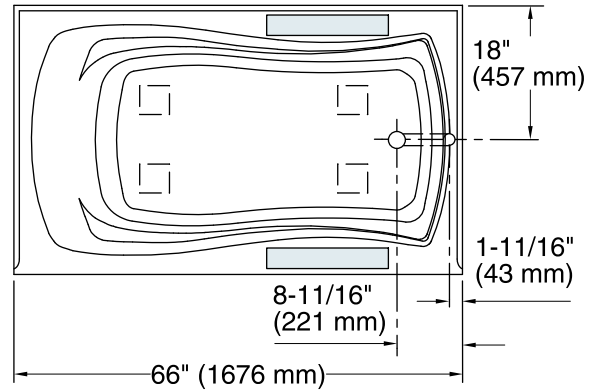

#### Features

- Integral flange.
- Right drain.
- Integral lumbar support and armrests for comfort.
- Textured bottom surface.
- 66" 1676 mm) x 35-7/8" (911 mm) x 20" (508 mm)

## Technical Information

All product dimensions are nominal.

Installation:	3-Wall Alcove
Drain location:	Right
Basin area, bottom:	48" x 24" (1219 mm x 610 mm)
Basin area, top:	59" x 30" (1499 mm x 762 mm)
Weight:	65 lbs (29.5 kg)
Minimum floor load:	39 lbs/ft <sup>2</sup> (190.4 kg/m <sup>2</sup> )
Water depth:	14" (356 mm)
Water capacity:	67 gal (253.6 L)