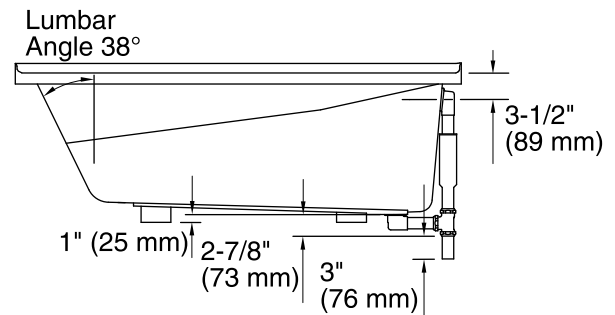

#### Features

- Integral flange.
- Right drain.
- Integral lumbar support and armrests for comfort.
- Textured bottom surface.
- 66" 1676 mm) x 35-7/8" (911 mm) x 20" (508 mm)

## Technical Information

All product dimensions are nominal.

Installation:	3-Wall Alcove
Drain location:	Right
Basin area, bottom:	48" x 24" (1219 mm x 610 mm)
Basin area, top:	59" x 30" (1499 mm x 762 mm)
Weight:	65 lbs (29.5 kg)
Minimum floor load:	39 lbs/ft <sup>2</sup> (190.4 kg/m <sup>2</sup> )
Water depth:	14" (356 mm)
Water capacity:	67 gal (253.6 L)