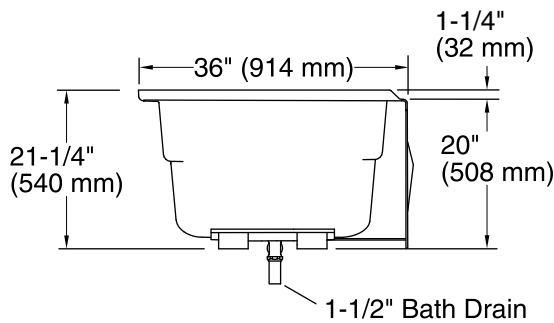

#### Features

- Integral flange.
- Right drain.
- Integral lumbar support and armrests for comfort.
- Textured bottom surface.
- 66" 1676 mm) x 35-7/8" (911 mm) x 20" (508 mm)

## Technical Information

All product dimensions are nominal.

Installation:	3-Wall Alcove
Drain location:	Right
Basin area, bottom:	48" x 24" (1219 mm x 610 mm)
Basin area, top:	59" x 30" (1499 mm x 762 mm)
Weight:	65 lbs (29.5 kg)
Minimum floor load:	39 lbs/ft <sup>2</sup> (190.4 kg/m <sup>2</sup> )
Water depth:	14" (356 mm)
Water capacity:	67 gal (253.6 L)