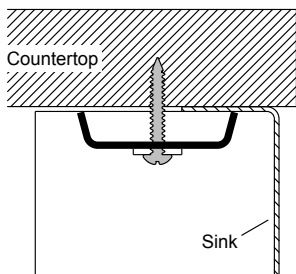

Vault™

29-1/2" x 21-1/4" x 9-5/16" Undermount single-bowl farmhouse kitc
K-3936-NA

91915
(Qty 4)

1150001
(Qty 10)

1173293
(Qty 6)

1177160
(Qty 12)

1177161 (Qty 12)
Use this kit in place of 1177160
for thicker countertops
(up to 2-1/2")