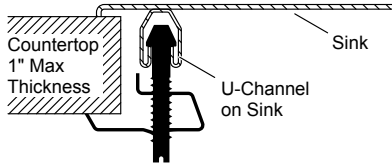

Vault™

29-1/2" x 21-1/4" x 9-5/16" Undermount single-bowl farmhouse kitc
K-3936-NA

91915
(Qty 4)

1150001
(Qty 10)

1173293
(Qty 6)

1177160
(Qty 12)

1177161 (Qty 12)
Use this kit in place of 1177160
for thicker countertops
(up to 2-1/2")