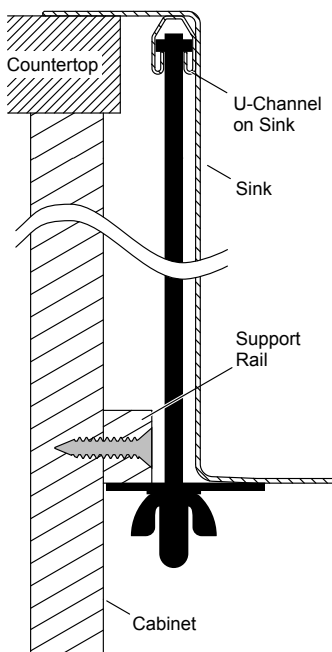

Vault™

29-1/2" x 21-1/4" x 9-5/16" Undermount single-bowl farmhouse kitc
K-3936-NA

91915
(Qty 4)

1150001
(Qty 10)

1173293
(Qty 6)

1177160
(Qty 12)

1177161 (Qty 12)
Use this kit in place of 1177160
for thicker countertops
(up to 2-1/2")