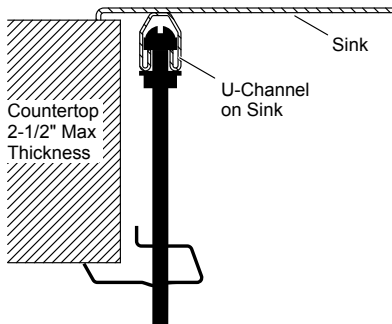

Vault™

29-1/2" x 21-1/4" x 9-5/16" Undermount single-bowl farmhouse kitc
K-3936-NA

91915
(Qty 4)

1150001
(Qty 10)

1173293
(Qty 6)

1177160
(Qty 12)

1177161 (Qty 12)
Use this kit in place of 1177160
for thicker countertops
(up to 2-1/2")