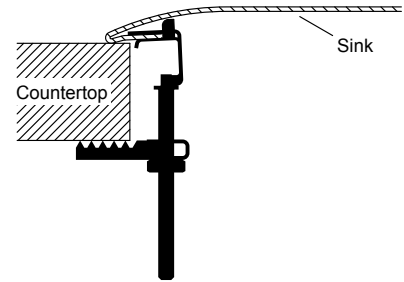

35-1/2" x 21-1/4" x 9-5/16" Smart Divide® undermount double-bowl
K-3945-NA

Older Styles

1223198-8-D

© 2014 Kohler Co.