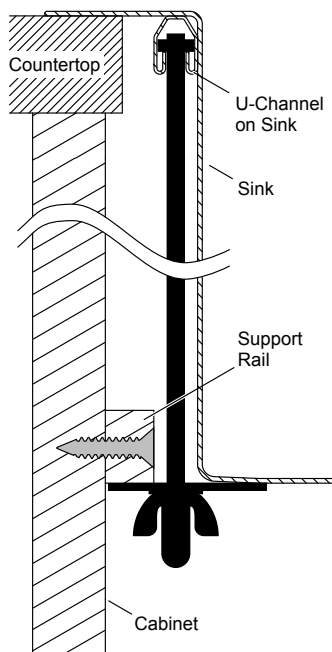

35-1/2" x 21-1/4" x 9-5/16" Smart Divide® undermount double-bowl
K-3945-NA

Older Styles

1223198-8-D

© 2014 Kohler Co.