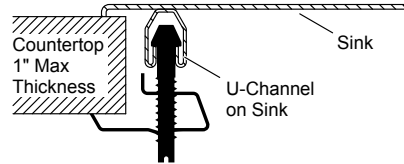

35-1/2" x 21-1/4" x 9-5/16" Smart Divide® undermount double-bowl
K-3945-NA

Older Styles

1223198-8-D

© 2014 Kohler Co.