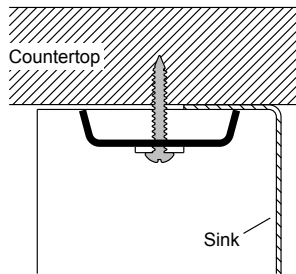

35-1/2" x 21-1/4" x 9-5/16" Smart Divide® undermount double-bowl
K-3945-NA

Older Styles

1223198-8-D

© 2014 Kohler Co.