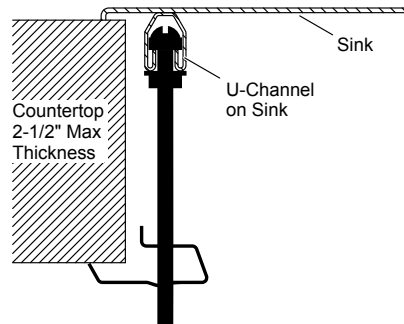

35-1/2" x 21-1/4" x 9-5/16" Smart Divide® undermount double-bowl
K-3945-NA

Older Styles

1223198-8-D

© 2014 Kohler Co.