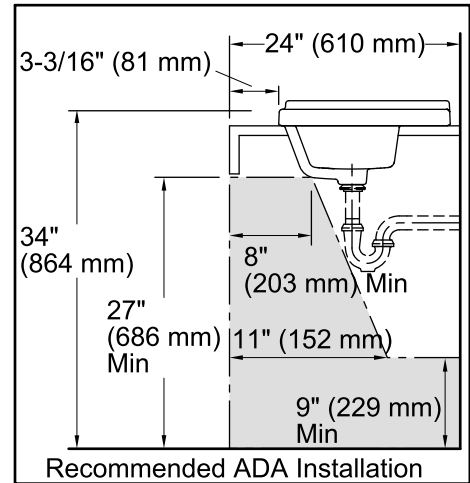

Technical Information

All product dimensions are nominal.

Bowl configuration:	Single
Installation:	Drop-In
Bowl area (Only)	Length: 19-13/16" (503 mm) Width: 10-3/16" (259 mm) Water depth: 6-1/16" (154 mm)
Number of deck holes:	3
Faucet hole(s):	1-3/8" (35 mm)
Drain hole:	1-3/4" (44 mm)
Template:	Drop-in, 1162721-7, required, included

Notes

Install this product according to the installation guide.

NOTICE: Countertop manufacturer or cutter must use the cut-out template provided with the product, or a current one provided by Kohler Co. (call 1-800-4KOHLER). Kohler Co. is not responsible for cutout errors when the incorrect cut-out template is used.

ADA compliant when installed to the specific requirements of these regulations.