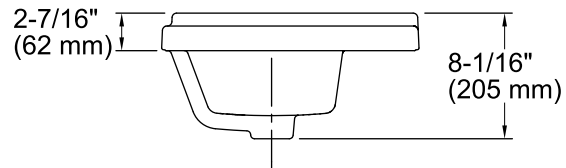

Technical Information

All product dimensions are nominal.

Bowl configuration:	Single
Installation:	Drop-In
Bowl area (Only)	Length: 19-13/16" (503 mm) Width: 10-3/16" (259 mm) Water depth: 6-1/16" (154 mm)
Number of deck holes:	3
Faucet hole(s):	1-3/8" (35 mm)
Drain hole:	1-3/4" (44 mm)
Template:	Drop-in, 1162721-7, required, included

Notes

Install this product according to the installation guide.

NOTICE: Countertop manufacturer or cutter must use the cut-out template provided with the product, or a current one provided by Kohler Co. (call 1-800-4KOHLER). Kohler Co. is not responsible for cutout errors when the incorrect cut-out template is used.

ADA compliant when installed to the specific requirements of these regulations.