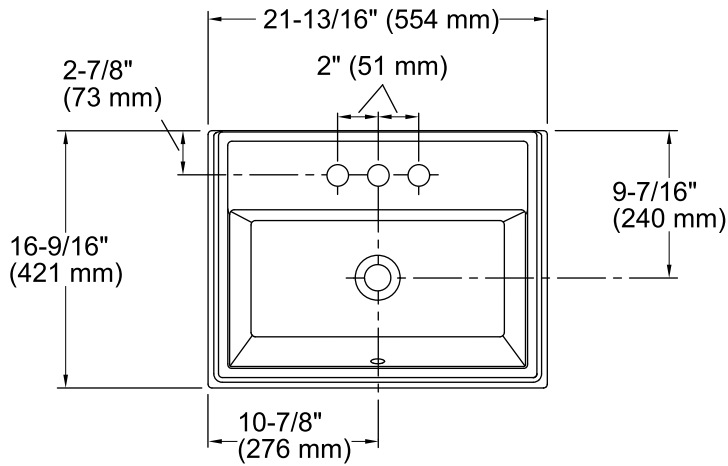

Technical Information

All product dimensions are nominal.

Bowl configuration:	Single
Installation:	Drop-In
Bowl area (Only)	Length: 19-13/16" (503 mm) Width: 10-3/16" (259 mm) Water depth: 6-1/16" (154 mm)
Number of deck holes:	3
Faucet hole(s):	1-3/8" (35 mm)
Drain hole:	1-3/4" (44 mm)
Template:	Drop-in, 1162721-7, required, included

Notes

Install this product according to the installation guide.

NOTICE: Countertop manufacturer or cutter must use the cut-out template provided with the product, or a current one provided by Kohler Co. (call 1-800-4KOHLER). Kohler Co. is not responsible for cutout errors when the incorrect cut-out template is used.

ADA compliant when installed to the specific requirements of these regulations.