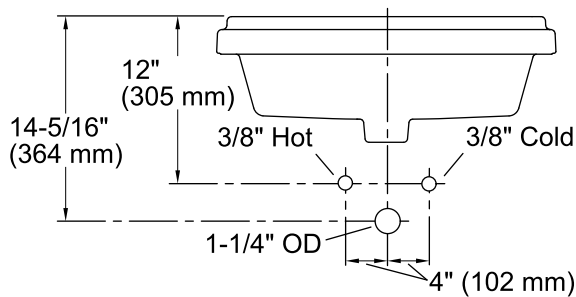

Technical Information

All product dimensions are nominal.

Bowl configuration:	Single
Installation:	Drop-In
Bowl area (Only)	Length: 19-13/16" (503 mm) Width: 10-3/16" (259 mm) Water depth: 6-1/16" (154 mm)
Number of deck holes:	3
Faucet hole(s):	1-3/8" (35 mm)
Drain hole:	1-3/4" (44 mm)
Template:	Drop-in, 1162721-7, required, included

Notes

Install this product according to the installation guide.

NOTICE: Countertop manufacturer or cutter must use the cut-out template provided with the product, or a current one provided by Kohler Co. (call 1-800-4KOHLER). Kohler Co. is not responsible for cutout errors when the incorrect cut-out template is used.

ADA compliant when installed to the specific requirements of these regulations.