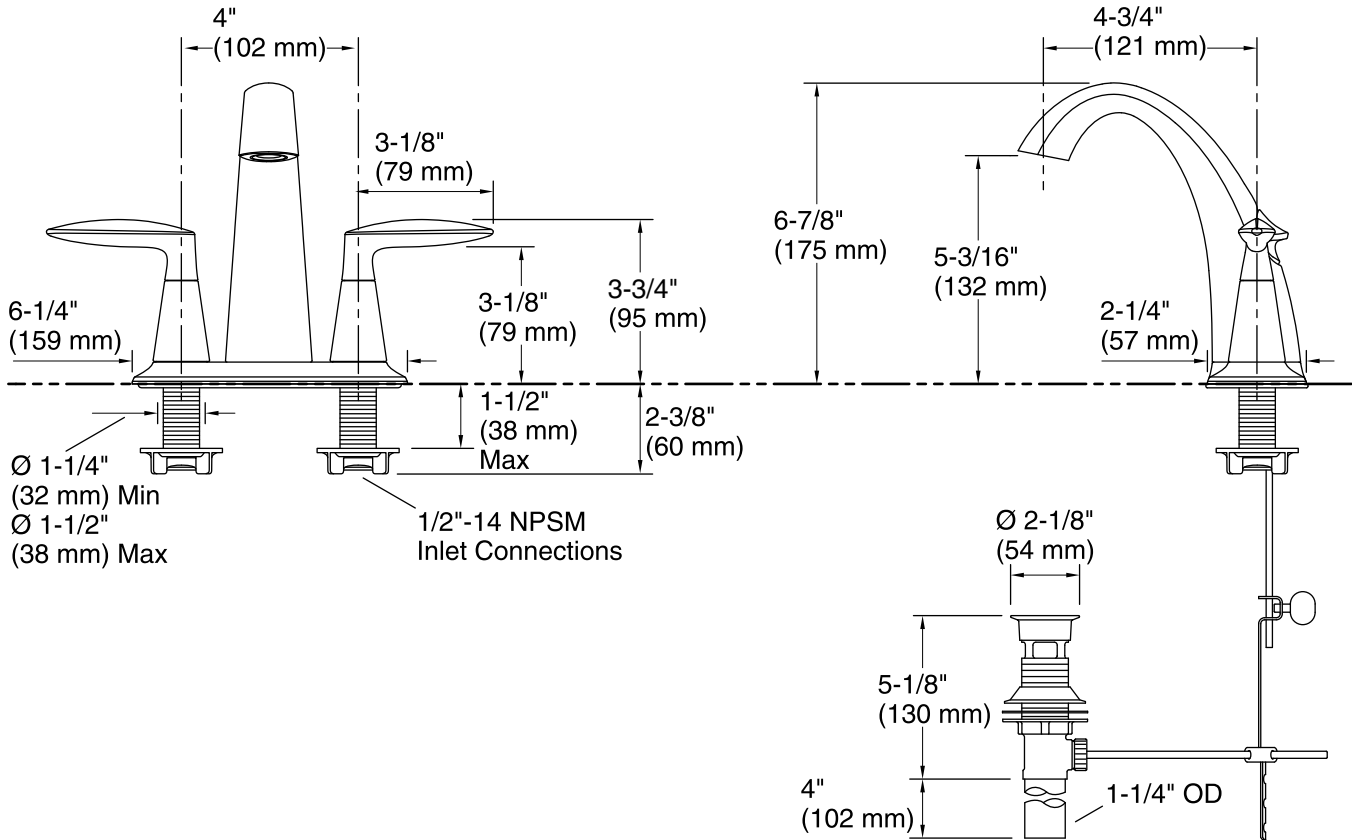

### Features

- 5" (127 mm) spout reach.
- 1.2 gal/min (4.5 l/min) maximum flow rate [max at 60 psi (4.14 bar)].
- KOHLER ceramic disc valves exceed industry longevity standards for a lifetime of durable performance.
- Two-handle centerset bathroom sink faucet for 4" centers.
- Includes metal pop-up drain with 1-1/4" tailpiece.
- Reversible quarter-turn washerless ceramic disc valves.
- Coordinates with Alteo faucets, accessories, and showering components to complete your bathroom. 1.2 gal/min (4.5 l/min) maximum flow rate [max at 60 psi (4.14 bar)].

### Installation

- For 4" (102 mm) centers.
- Deck-mount installation.

**ADA** **CSA B651** **OBC**

## Technical Information

All product dimensions are nominal.

### Spout:

Spout reach: 4-3/4" (121 mm)

Handle clearance: 3-1/16" (78 mm)