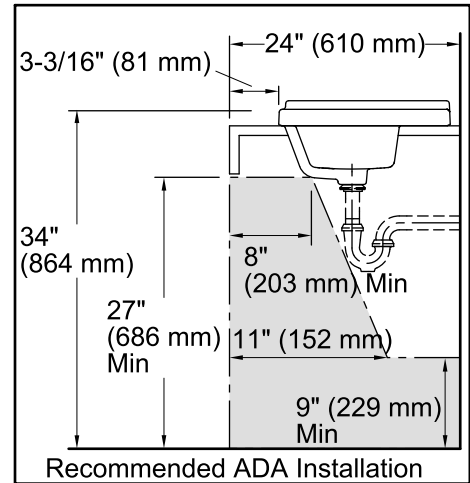

Technical Information

All product dimensions are nominal.

Bowl configuration:	Single
Installation:	Drop-In
Bowl area (Only)	Length: 19-13/16" (503 mm) Width: 10-3/16" (259 mm) Water depth: 6-1/16" (154 mm)
Number of deck holes:	1
Faucet hole(s):	1-3/8" (35 mm)
Drain hole:	1-3/4" (44 mm)
Template:	Drop-in, 1162721-7, required, included

Notes

Install this product according to the installation guide.

NOTICE: Countertop manufacturer or cutter must use the cut-out template provided with the product, or a current one provided by Kohler Co. (call 1-800-4KOHLER). Kohler Co. is not responsible for cutout errors when the incorrect cut-out template is used.

ADA compliant when installed to the specific requirements of these regulations.