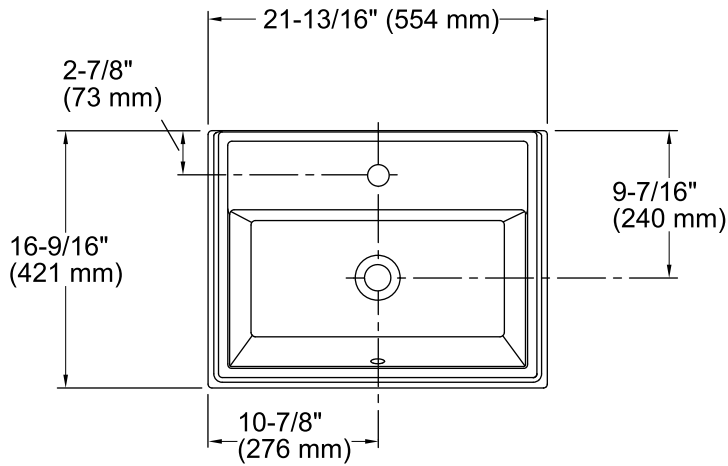

Technical Information

All product dimensions are nominal.

Bowl configuration:	Single
Installation:	Drop-In
Bowl area (Only)	Length: 19-13/16" (503 mm) Width: 10-3/16" (259 mm) Water depth: 6-1/16" (154 mm)
Number of deck holes:	1
Faucet hole(s):	1-3/8" (35 mm)
Drain hole:	1-3/4" (44 mm)
Template:	Drop-in, 1162721-7, required, included

Notes

Install this product according to the installation guide.

NOTICE: Countertop manufacturer or cutter must use the cut-out template provided with the product, or a current one provided by Kohler Co. (call 1-800-4KOHLER). Kohler Co. is not responsible for cutout errors when the incorrect cut-out template is used.

ADA compliant when installed to the specific requirements of these regulations.