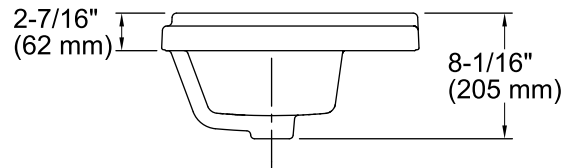

Technical Information

All product dimensions are nominal.

Bowl configuration:	Single
Installation:	Drop-In
Bowl area (Only)	Length: 19-13/16" (503 mm) Width: 10-3/16" (259 mm) Water depth: 6-1/16" (154 mm)
Number of deck holes:	1
Faucet hole(s):	1-3/8" (35 mm)
Drain hole:	1-3/4" (44 mm)
Template:	Drop-in, 1162721-7, required, included

Notes

Install this product according to the installation guide.

NOTICE: Countertop manufacturer or cutter must use the cut-out template provided with the product, or a current one provided by Kohler Co. (call 1-800-4KOHLER). Kohler Co. is not responsible for cutout errors when the incorrect cut-out template is used.

ADA compliant when installed to the specific requirements of these regulations.