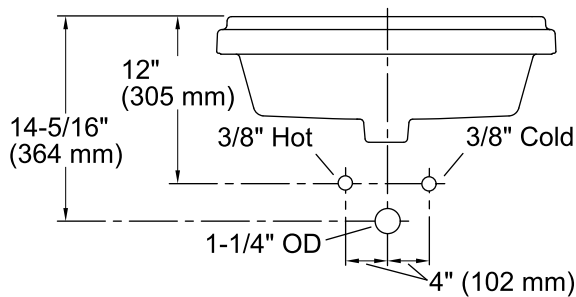

Technical Information

All product dimensions are nominal.

Bowl configuration:	Single
Installation:	Drop-In
Bowl area (Only)	Length: 19-13/16" (503 mm) Width: 10-3/16" (259 mm) Water depth: 6-1/16" (154 mm)
Number of deck holes:	1
Faucet hole(s):	1-3/8" (35 mm)
Drain hole:	1-3/4" (44 mm)
Template:	Drop-in, 1162721-7, required, included

Notes

Install this product according to the installation guide.

NOTICE: Countertop manufacturer or cutter must use the cut-out template provided with the product, or a current one provided by Kohler Co. (call 1-800-4KOHLER). Kohler Co. is not responsible for cutout errors when the incorrect cut-out template is used.

ADA compliant when installed to the specific requirements of these regulations.