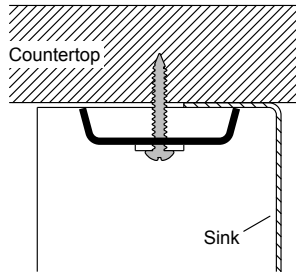

Vault™

33" x 22" x 9-5/16" Smart Divide® top-mount/undermount double-ec
K-3838-1-NA

Older Styles

1223198-8-D

© 2014 Kohler Co.