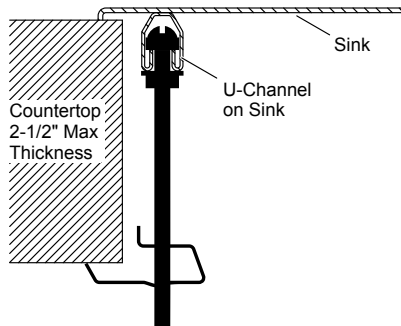

Vault™

33" x 22" x 9-5/16" Smart Divide® top-mount/undermount double-ec
K-3838-1-NA

Older Styles

1223198-8-D

© 2014 Kohler Co.