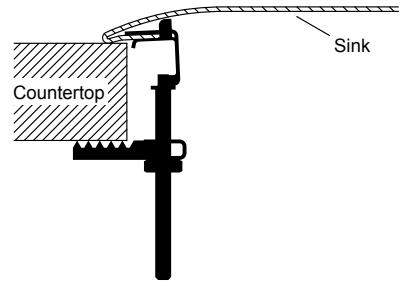

Vault™

33" x 22" x 9-5/16" Smart Divide® top-mount/undermount double-ec
K-3838-1-NA

Older Styles

1223198-8-D

© 2014 Kohler Co.