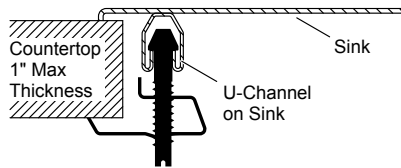

Vault™

33" x 22" x 9-5/16" Smart Divide® top-mount/undermount double-ec
K-3838-1-NA

Older Styles

1223198-8-D

© 2014 Kohler Co.