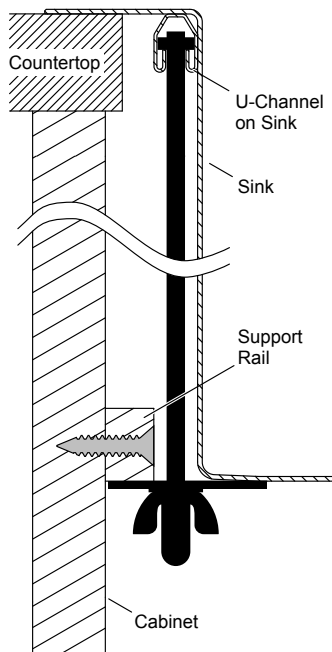

Vault™

33" x 22" x 9-5/16" Smart Divide® top-mount/undermount double-ec
K-3838-1-NA

Older Styles

1223198-8-D

© 2014 Kohler Co.