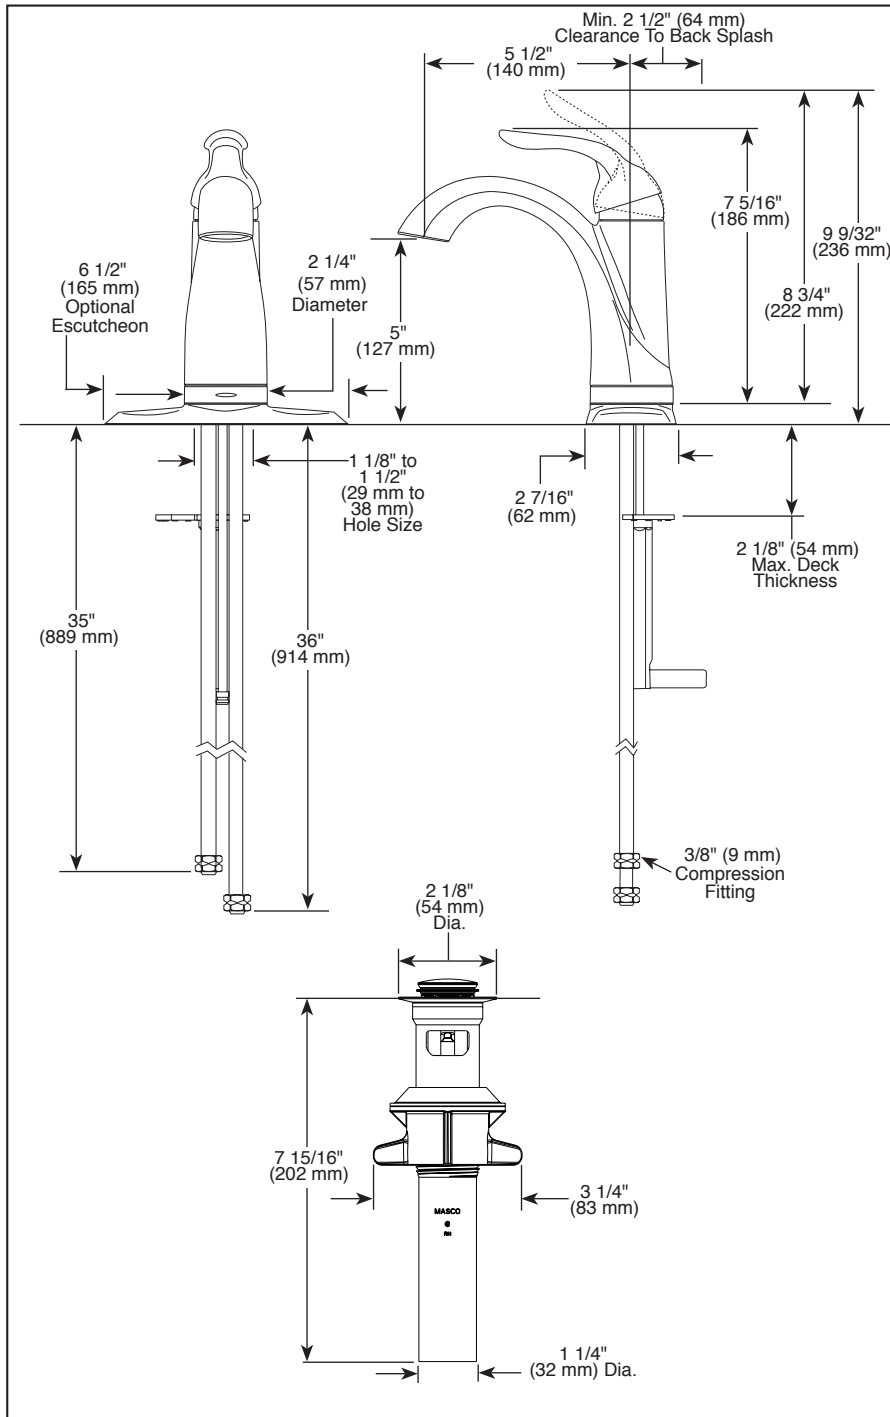

see what Delta can do™

BATHROOM FAUCET

- Lahara® Bath Collection
- Single Handle Deck Mount

Submitted Model No.: _____

Specific Features: _____

FEATURES:

- DIAMOND Seal® Technology
- Touch2O-xt™ Technology

STANDARD SPECIFICATIONS:

- Max. flow rate 1.2 gpm @ 60 psi, 4.5 L/min @ 414 kPa
- One or three hole mount (escutcheon optional, included)
- Diamond coated ceramic cartridge
- 1/4" O.D. straight, staggered PEX supply lines
- LED indicator light signals on-off, water temperature and when batteries run low
- Uses 6 AA (included) or 6 C (optional) batteries
- Metal push pop-up
- Optional red/blue indicator ring provided with model

DSP-L-538T-DST Rev. I

Delta Faucet Company

55 E. 111th Street, Indianapolis, IN 46280
350 South Edgeware Road, St. Thomas, ON N5P 4L1
© 2022 Delta Faucet Company