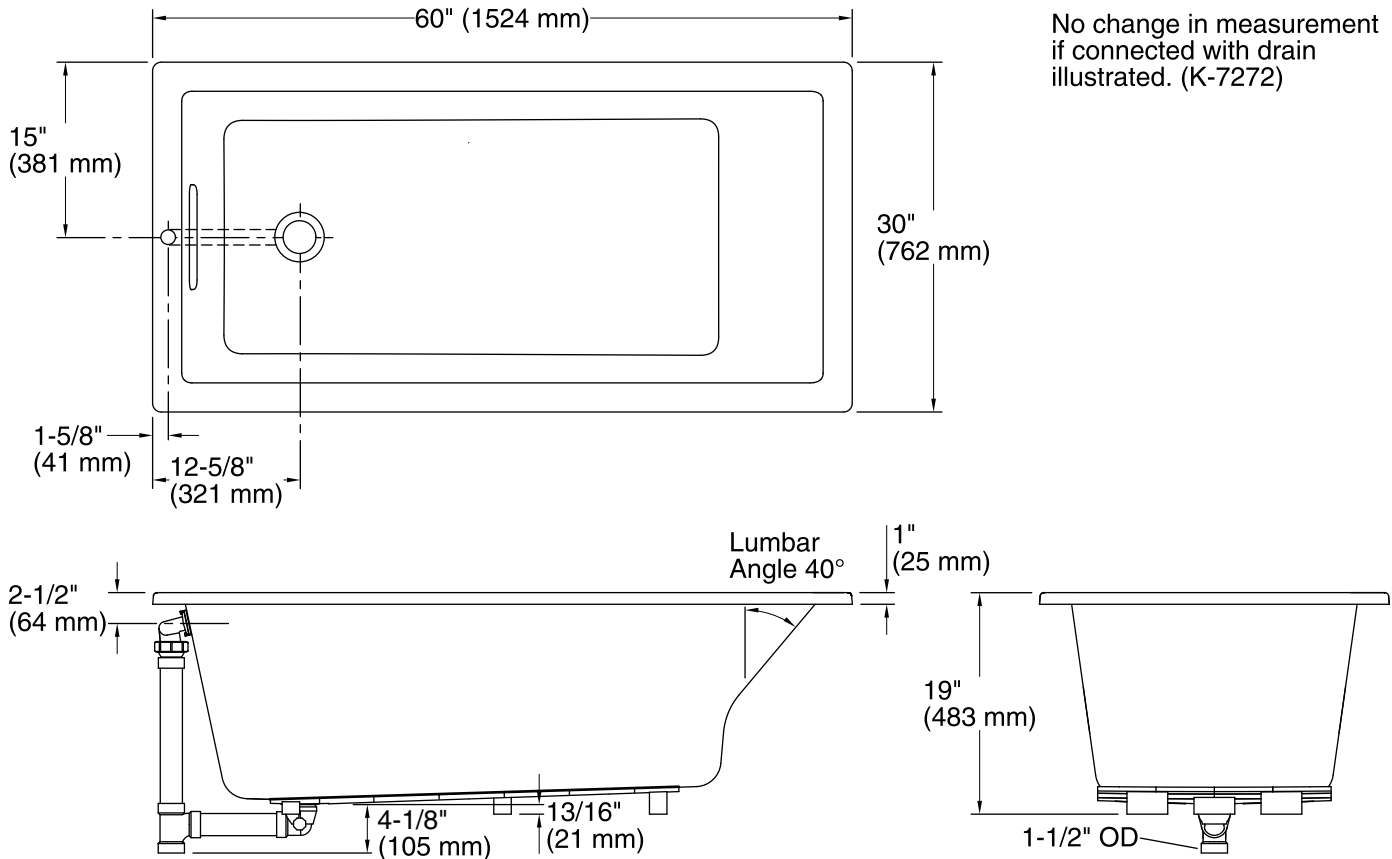

Features

- Comfort Depth® design offers a 19" (483 mm) step-over height.
- End drain.
- Slotted overflow for deep soaking.
- Integral lumbar support.
- 60" (1524 mm) x 30" (762 mm) x 19" (483 mm)

Material

No change in measurement if connected with drain illustrated. (K-7272)

Technical Information

All product dimensions are nominal.

Installation:	Drop-in, Under-mount
Drain location:	End
Basin area, bottom:	42-3/8" x 20" (1076 mm x 508 mm)
Basin area, top:	54-3/8" x 24-5/16" (1381 mm x 618 mm)
Weight:	71 lbs (32.2 kg)
Minimum floor load:	50 lbs/ft ² (244.1 kg/m ²)
Water depth:	15-1/16" (383 mm)
Water capacity:	59.8 gal (226.4 L)
Cutout:	Drop-in, 59-1/2" x 28-1/2" (1511 mm x 724 mm)
Minimum flat for door:	1-7/8" (48 mm)

Notes

Measure your actual product for rough-in details.

Install this product according to the installation instructions.

The hot water supply should be 70% of the capacity of the bath or greater. Installations will vary.