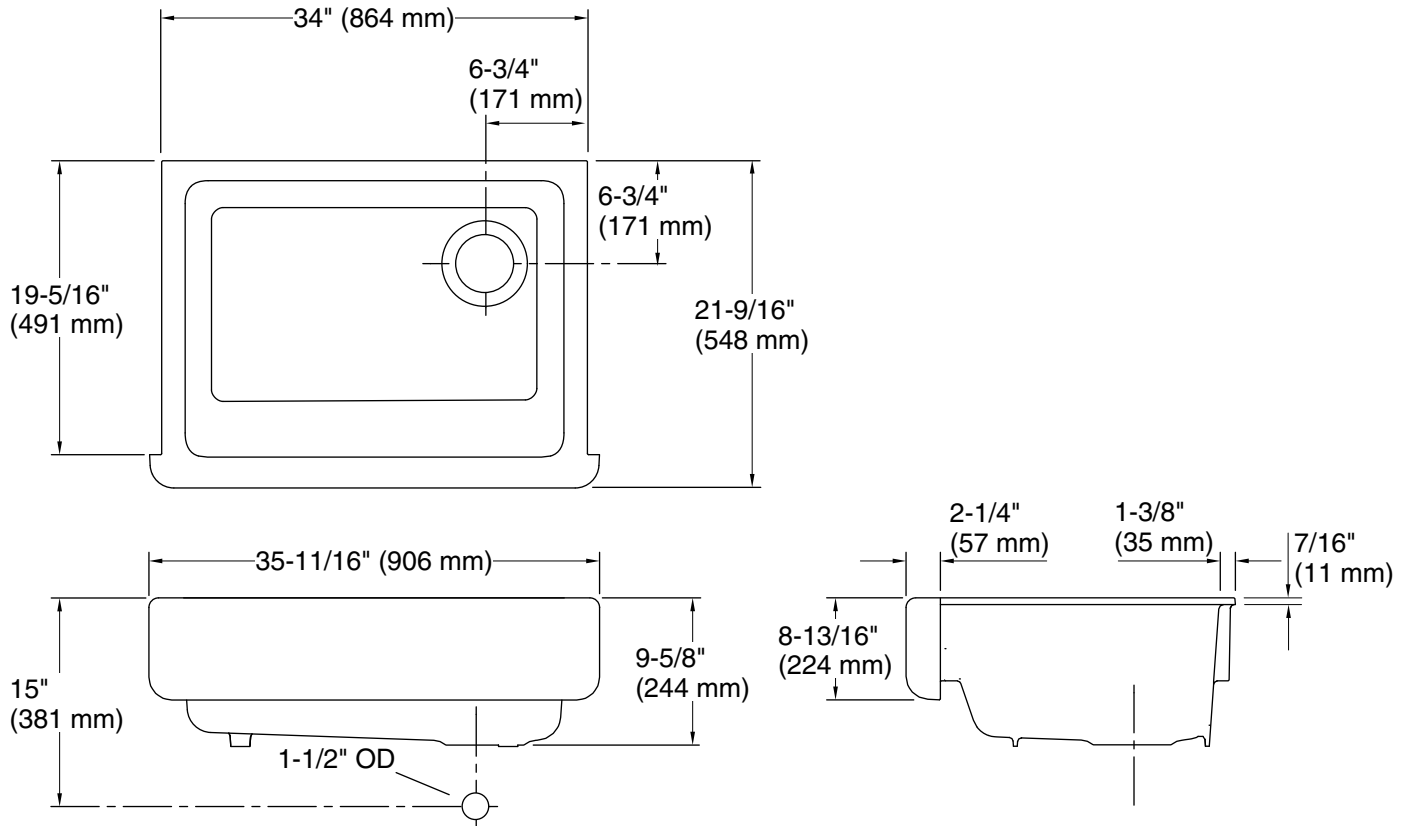

Whitehaven®

35-3/4" undermount single-bowl farmhouse kitchen sink

K-6489

Features

- Fits minimum 36" (914 mm) apron sink base cabinet
- Single bowl
- 9" (229 mm) depth provides generous workspace
- Self-Trimming® apron overlaps cabinet face for easy installation and beautiful results
- Bowl slopes toward drain to minimize water pooling
- Offset drain increases workspace in the sink and storage space underneath
- Sink drain with strainer sold separately

Technical Information

All product dimensions are nominal.

Bowl configuration: Single

Min. base cabinet width: 36" (914 mm)

Bowl area (Only): Length: 30-3/4" (781 mm)
 Width: 18-1/16" (459 mm)
 Bowl depth: 9" (229 mm)

Drain hole: 3-5/8" (92 mm)

Template: 1156910-7, required, included
 1157001, required, included

Notes

Install this product according to the installation instructions.

IMPORTANT! The distance from the top edge of the cabinet to the top of the cabinet door must be at least 9" (229 mm) to install this sink.