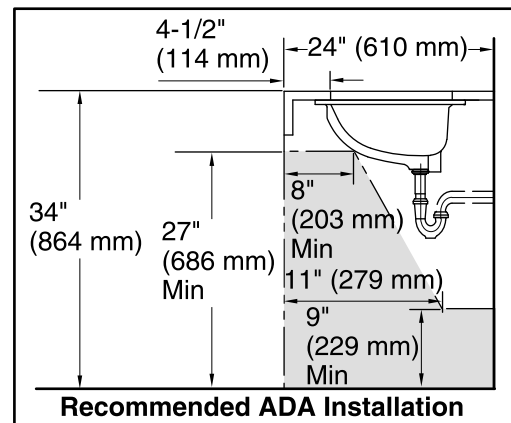

**Caravan® Caxton®**  
Under-mount Bathroom Sink  
**K-14218-SR2**

**Features**

- Vitreous china.
- Under-mount.
- Deep oval basin.
- Without overflow.
- No faucet holes; requires wall- or counter-mount faucet.
- KOHLER Artist Editions designs.
- Caravan® Collection Persia.
- 17" (432 mm) x 14" (356 mm)

**Recommended Accessories**

K- 9018 P-Trap

**Components**

Additional included component/s: Basin clamp assembly.

**ADA**

**Codes/Standards**

ASME A112.19.2/CSA B45.1  
ADA  
ICC/ANSI A117.1

**KOHLER® One-Year Limited Warranty**

### Technical Information

All product dimensions are nominal.

Bowl configuration:	Single
Installation:	Under-mount
Bowl area (Only)	Length: 17" (432 mm) Width: 14" (356 mm) Water depth: 6-3/8" (162 mm)
Drain hole:	1-3/4" (44 mm)
Template:	Under-mount, 1151011-7, required, included