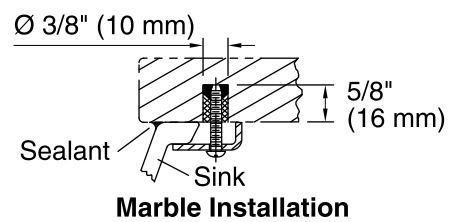

### Technical Information

All product dimensions are nominal.

Bowl configuration:	Single
Installation:	Under-mount
Bowl area (Only)	Length: 17" (432 mm) Width: 14" (356 mm) Water depth: 6-3/8" (162 mm)
Drain hole:	1-3/4" (44 mm)
Template:	Under-mount, 1151011-7, required, included