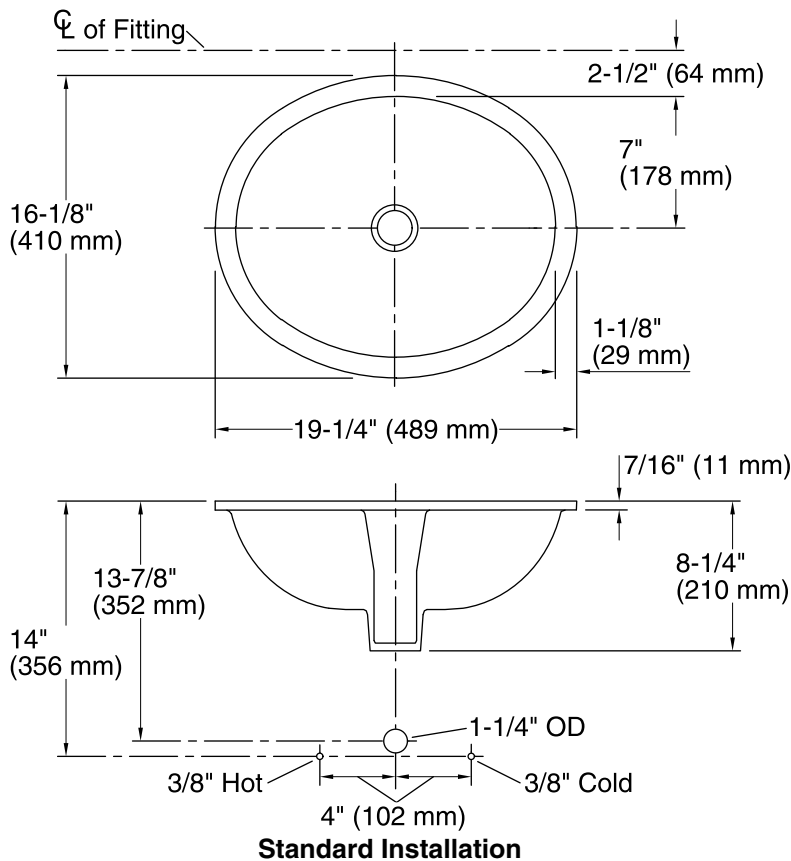

**Caravan® Caxton®**  
Under-mount Bathroom Sink  
**K-14218-SR2**

**Features**

- Vitreous china.
- Under-mount.
- Deep oval basin.
- Without overflow.
- No faucet holes; requires wall- or counter-mount faucet.
- KOHLER Artist Editions designs.
- Caravan® Collection Persia.
- 17" (432 mm) x 14" (356 mm)

**Recommended Accessories**

K- 9018 P-Trap

**Components**

Additional included component/s: Basin clamp assembly.

**ADA**

**Codes/Standards**

ASME A112.19.2/CSA B45.1  
ADA  
ICC/ANSI A117.1

**KOHLER® One-Year Limited Warranty**

### Technical Information

All product dimensions are nominal.

Bowl configuration:	Single
Installation:	Under-mount
Bowl area (Only)	Length: 17" (432 mm) Width: 14" (356 mm) Water depth: 6-3/8" (162 mm)
Drain hole:	1-3/4" (44 mm)
Template:	Under-mount, 1151011-7, required, included