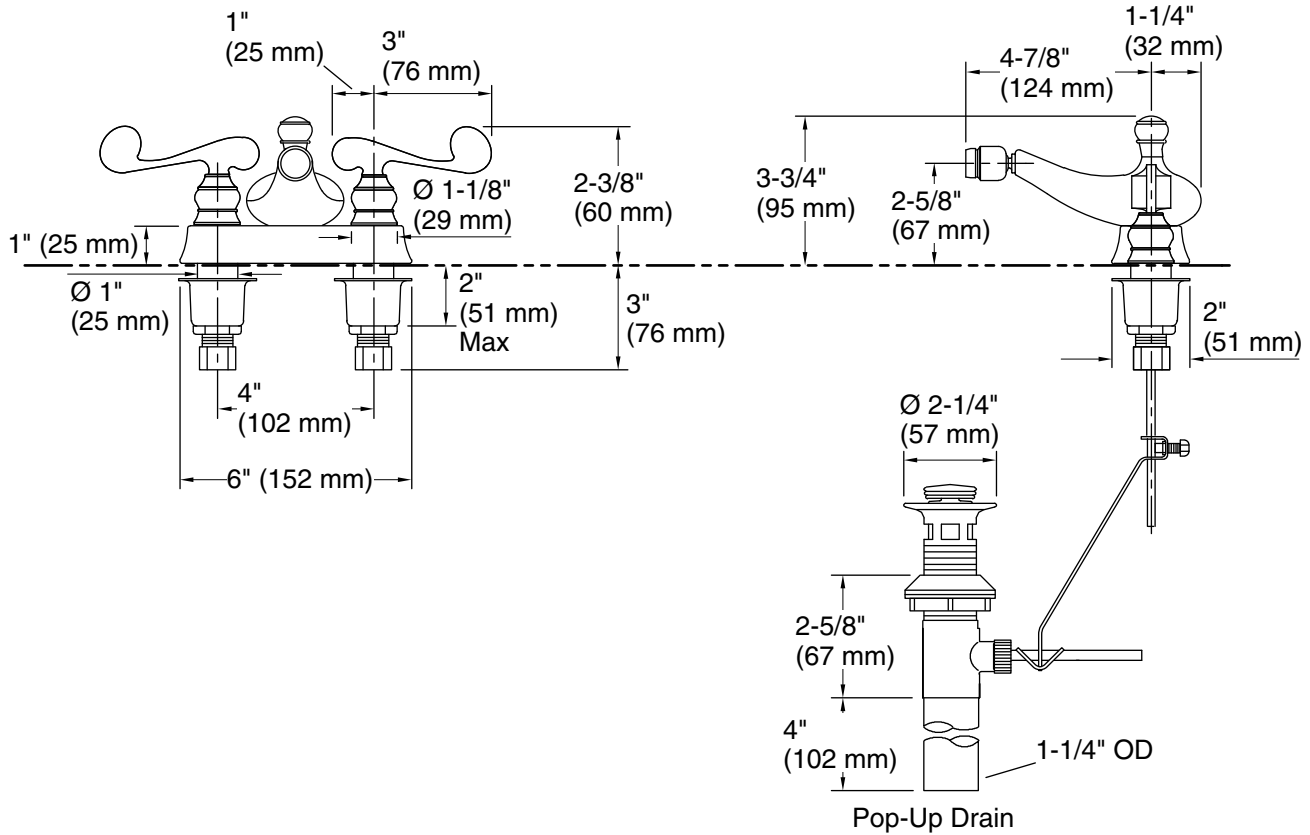

Technical Information

All product dimensions are nominal.

Notes

Install this product according to the installation instructions.