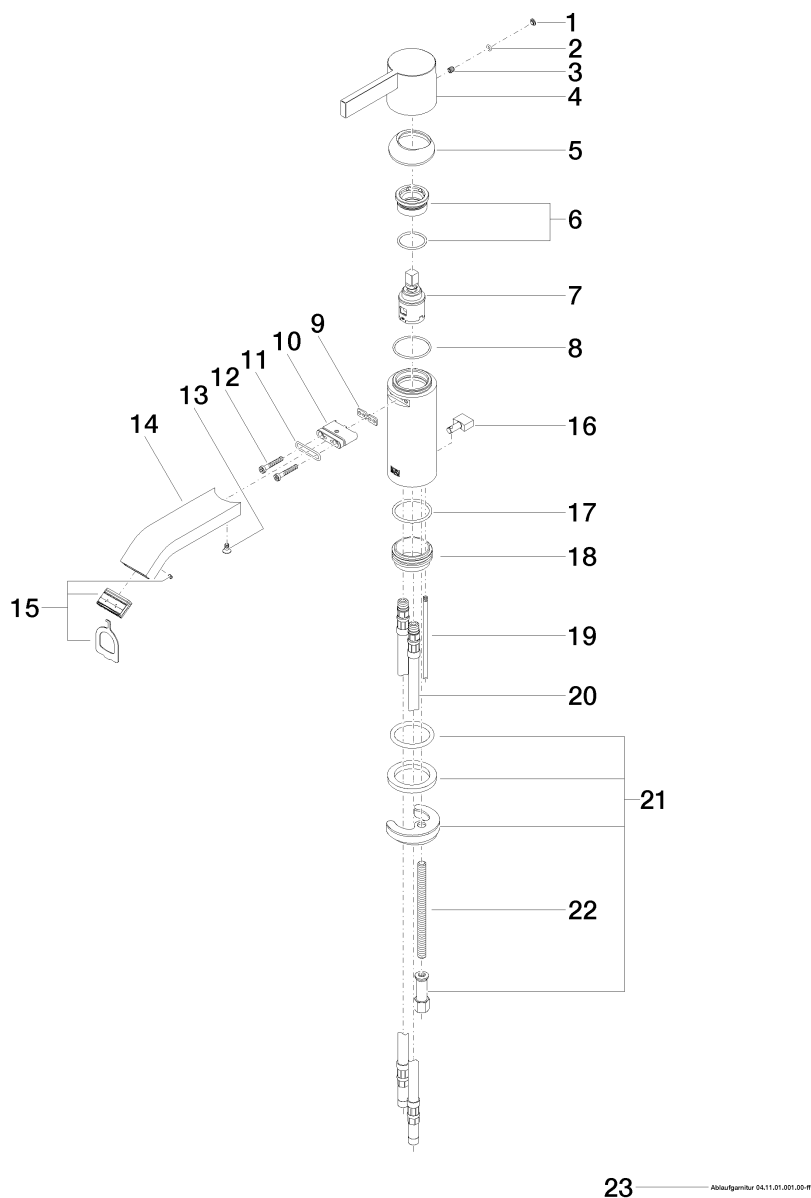

Product specifications

- **5 1/8" projection**
 - Aerated flow
 - Fitting height 7 1/2" when open
 - Height to aerator/spout outlet 3 1/8"
 - 1 3/8" hole diameter
 - Ceramic disc cartridge
 - 2x M 10 x 1 screw-in high pressure hose
 - **US drain with overflow**
 - Water flow rate limited to max. 1.5 gpm
 - low lead compliant
- [ADA]

Surfaces

- chrome 33500670-000010
- matt platinum 33500670-060010

Exploded assembly drawing

Order quantity

| No. | Article number | Name | Installation quantity |
|------------|-----------------------|--------------|------------------------------|
| 1 | 093120087ff | plug | 1 |
| 2 | 09141013390 | seal | 1 |
| 3 | 09311103090 | pin | 1 |
| 4 | 092067003ff | handle | 1 |
| 5 | 092830019ff | cover | 1 |
| 6 | 9023100660090 | nut | 1 |
| 7 | 9015050420090 | cartridge | 1 |
| 8 | 09141010290 | seal | 1 |
| 9 | 09140313190 | seal | 1 |
| 10 | 09110306190 | connection | 1 |
| 11 | 09141005390 | seal | 1 |
| 12 | 09303008490 | screw | 1 |
| 13 | 09303011690 | screw | 1 |
| 14 | 092822239ff | spout | 1 |
| 15 | 9029031090090 | aerator | 1 |
| 16 | 092067002ff | handle | 1 |
| 17 | 09141011990 | seal | 1 |
| 18 | 092810109-07 | ring | 1 |
| 19 | 093109080ff | pull-rod | 1 |
| 20 | 0430040450090 | hose | 2 |
| 21 | 0430110856290 | fixing set | 1 |
| 22 | 09311101290 | pin | 1 |
| 23 | 04110102300ff | pop-up waste | 1 |