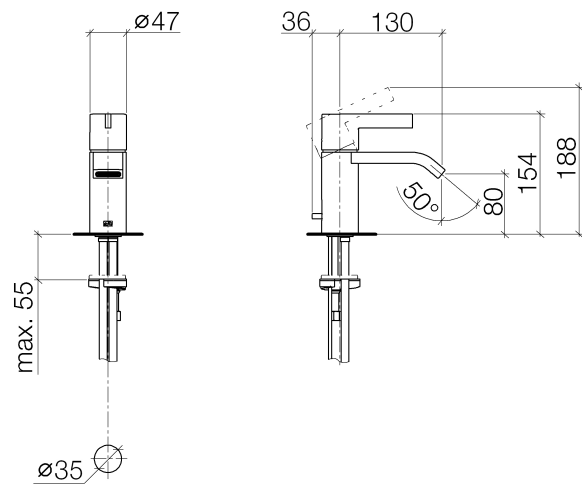

Product specifications

- **5 1/8" projection**
 - Aerated flow
 - Fitting height 7 1/2" when open
 - Height to aerator/spout outlet 3 1/8"
 - 1 3/8" hole diameter
 - Ceramic disc cartridge
 - 2x M 10 x 1 screw-in high pressure hose
 - **US drain with overflow**
 - Water flow rate limited to max. 1.5 gpm
 - low lead compliant
- [ADA]

Surfaces

- chrome 33500670-000010
- matt platinum 33500670-060010

Exploded assembly drawing

Order quantity

| No. | Article number | Name | Installation quantity |
|------------|-----------------------|--------------|------------------------------|
| 1 | 093120087ff | plug | 1 |
| 2 | 09141013390 | seal | 1 |
| 3 | 09311103090 | pin | 1 |
| 4 | 092067003ff | handle | 1 |
| 5 | 092830019ff | cover | 1 |
| 6 | 9023100660090 | nut | 1 |
| 7 | 9015050420090 | cartridge | 1 |
| 8 | 09141010290 | seal | 1 |
| 9 | 09140313190 | seal | 1 |
| 10 | 09110306190 | connection | 1 |
| 11 | 09141005390 | seal | 1 |
| 12 | 09303008490 | screw | 1 |
| 13 | 09303011690 | screw | 1 |
| 14 | 092822239ff | spout | 1 |
| 15 | 9029031090090 | aerator | 1 |
| 16 | 092067002ff | handle | 1 |
| 17 | 09141011990 | seal | 1 |
| 18 | 092810109-07 | ring | 1 |
| 19 | 093109080ff | pull-rod | 1 |
| 20 | 0430040450090 | hose | 2 |
| 21 | 0430110856290 | fixing set | 1 |
| 22 | 09311101290 | pin | 1 |
| 23 | 04110102300ff | pop-up waste | 1 |