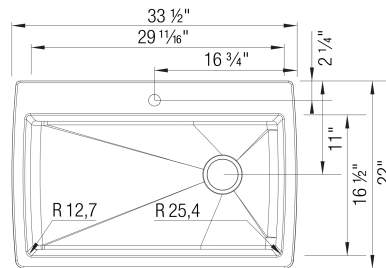

Design and Planning Tips

- Min cabinet size: 36 in

What is included:

Sink clips

Installation instructions

Cut-out template

Limited Lifetime Warranty

Depending on cabinet construction, a different cabinet size may be required. Consult the cabinet manufacturer.