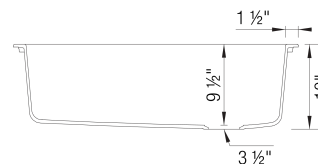

Codes & Standards

CSA B45.8-18/ IAPMO Z403-2018

Optional Accessories

Red Alder Wood Cutting Board	440230
Sink Grid	221010
Floating Dish Rack	236431
CapFlow Strainer Cover	517666

Warranty

BLANCO offers a limited lifetime warranty on all sinks and faucets, as well as a one-year warranty on all custom accessories.

Code/Standards Compliance

BLANCO sinks and faucets are third-party tested and certified to standards and listed by applicable certification bodies. For more information on individual product listings, contact our office or listing organization.

View our how-to videos to learn more about installing and caring for BLANCO products:
<https://www.blanco.com/us-en/service/how-to-videos/how-to-videos-for-sinks/>