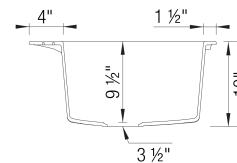

Codes & Standards

CSA B45.8-18/ IAPMO Z403-2018

Optional Accessories

Red Alder Wood Cutting Board	440230
Sink Grid	221010
Floating Dish Rack	236431
CapFlow Strainer Cover	517666

Warranty

BLANCO offers a limited lifetime warranty on all sinks and faucets, as well as a one-year warranty on all custom accessories.

Code/Standards Compliance

BLANCO sinks and faucets are third-party tested and certified to standards and listed by applicable certification bodies. For more information on individual product listings, contact our office or listing organization.

View our how-to videos to learn more about installing and caring for BLANCO products:
<https://www.blanco.com/us-en/service/how-to-videos/how-to-videos-for-sinks/>