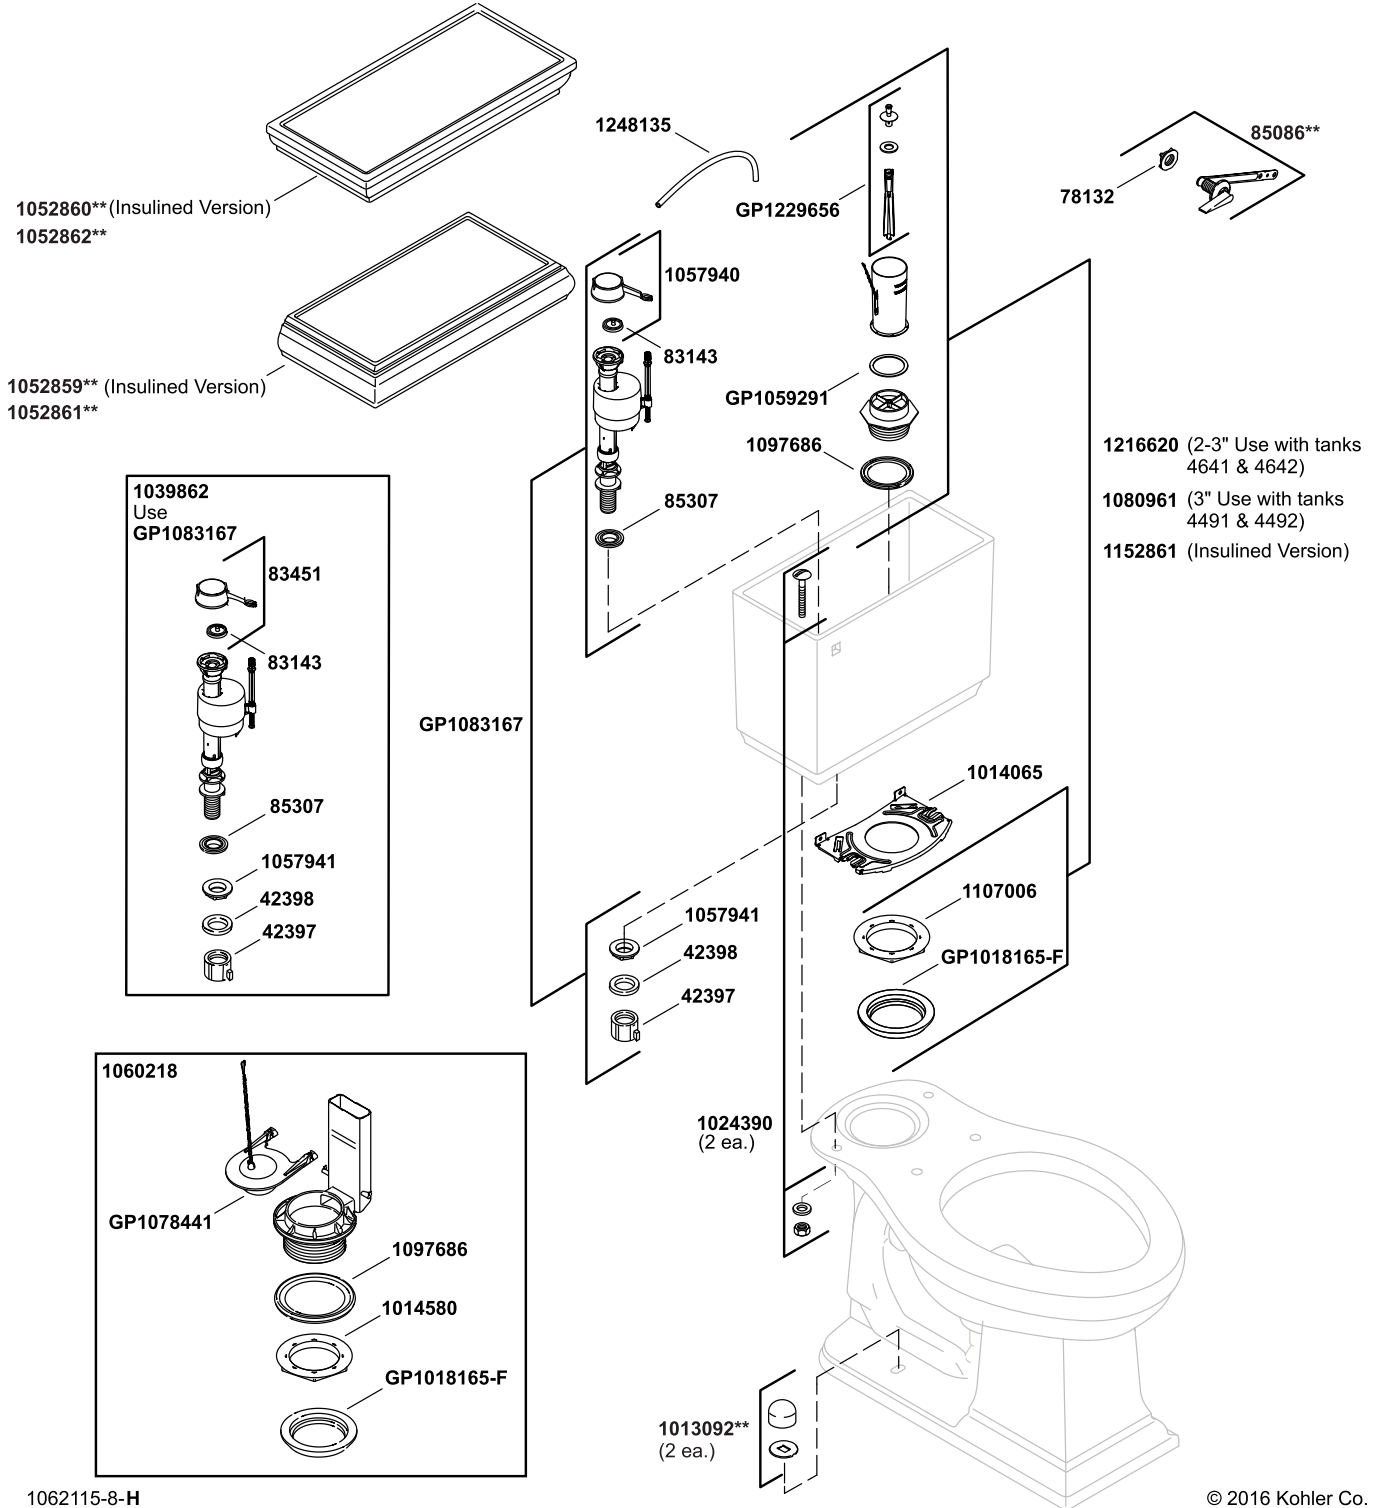

Memoirs® Stately

1.6 gpf toilet tank
K-4642-0

1062115-8-H

© 2016 Kohler Co.