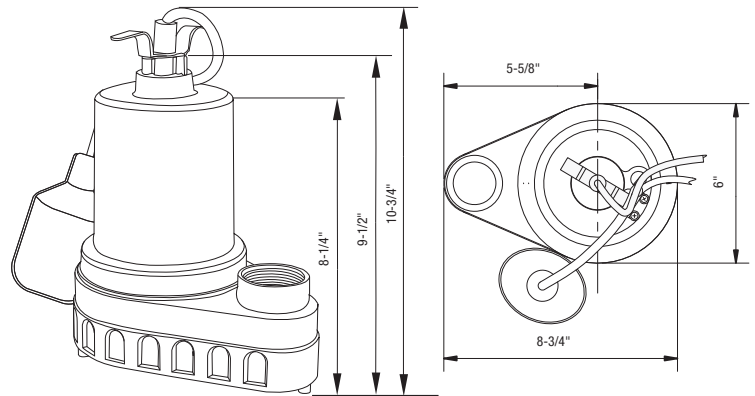

PF92370 Thermoplastic Sump Pump

Product Features

- Tough thermoplastic construction
- SJE Rhombus tethered float switch
- 1-1/2" NPT Discharge
- Handles up to 3/8" solids
- Clog resistant impeller
- Carrying handle attached
- 10' power supply cord
- Built-in thermal overload protection for safety
- Permanent split capacitor continuous duty motor
- 4.1 amps, 492 Watts
- 3450 RPM

PF92370

Motor Performance

- 1/3HP 120 Volt AC (4.1 amps)

Performance Chart						
Lift	0'	5'	10'	15'	20'	25'
GPM	48	44	40	36	23	16
GPH	2880	2640	2400	2160	1380	960

Product Specifications

* All measurements are nominal. Please verify before actual installation.