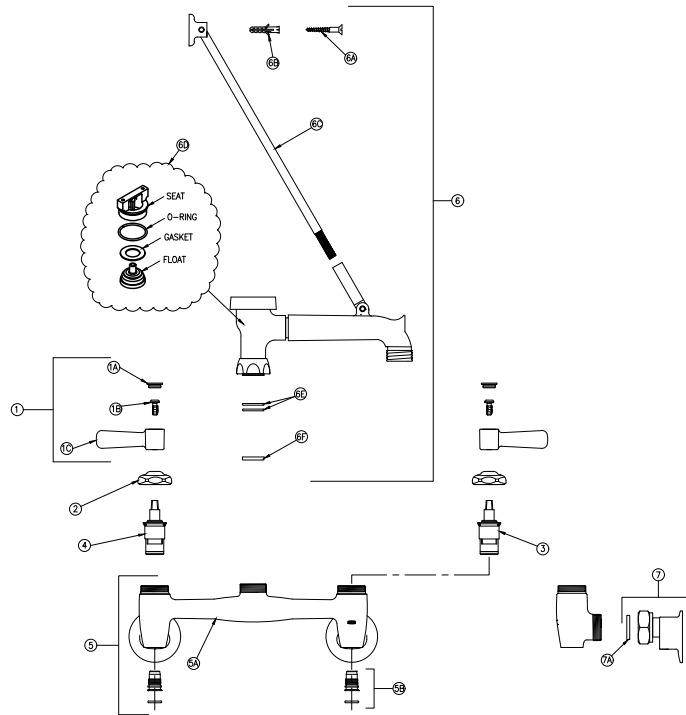

SINK FAUCET

Z843M1 PARTS LIST

Item	Part Number	Description	Qty.
1	G60501	2-1/2" [64mm] Vandal-Resistant Metal Lever Handles	1
1A	G60500	Hot/Cold Color-Coded Indexes	1
	59454001	Hot Index	1
	59454002	Cold Index	1
1B	62464001	10-32 Screw	2
1C	59487001	Lever Handle	2
2	59440001	Handle Nut	2
3	59517001	Short Cold Cartridge	1
4	59517002	Short Hot Cartridge	1
5	66168001	Sink Body Assembly	1
5A	66156001	Sink Body	1
5B	G67807	Stop Plug Assembly	2
	59536002	Stop Plug	1
	58155013	O-Ring	1
6	G60554	5-3/4" 'M' Vacuum Breaker Spout Assembly	1
6A	62358001	Flat Head Wood Screw	2
6B	62359001	Plastic Anchor	2
6C	92377001	Wall Bracket/Rod Assembly	1
6D	62301001	Vacuum Breaker Repair Kit	1
6E	58155018	O-Ring	2
6F	59436001	Spacer Washer	1
7	G68054	Short Supply Arm Assembly	2
7A	59748001	Gasket	2