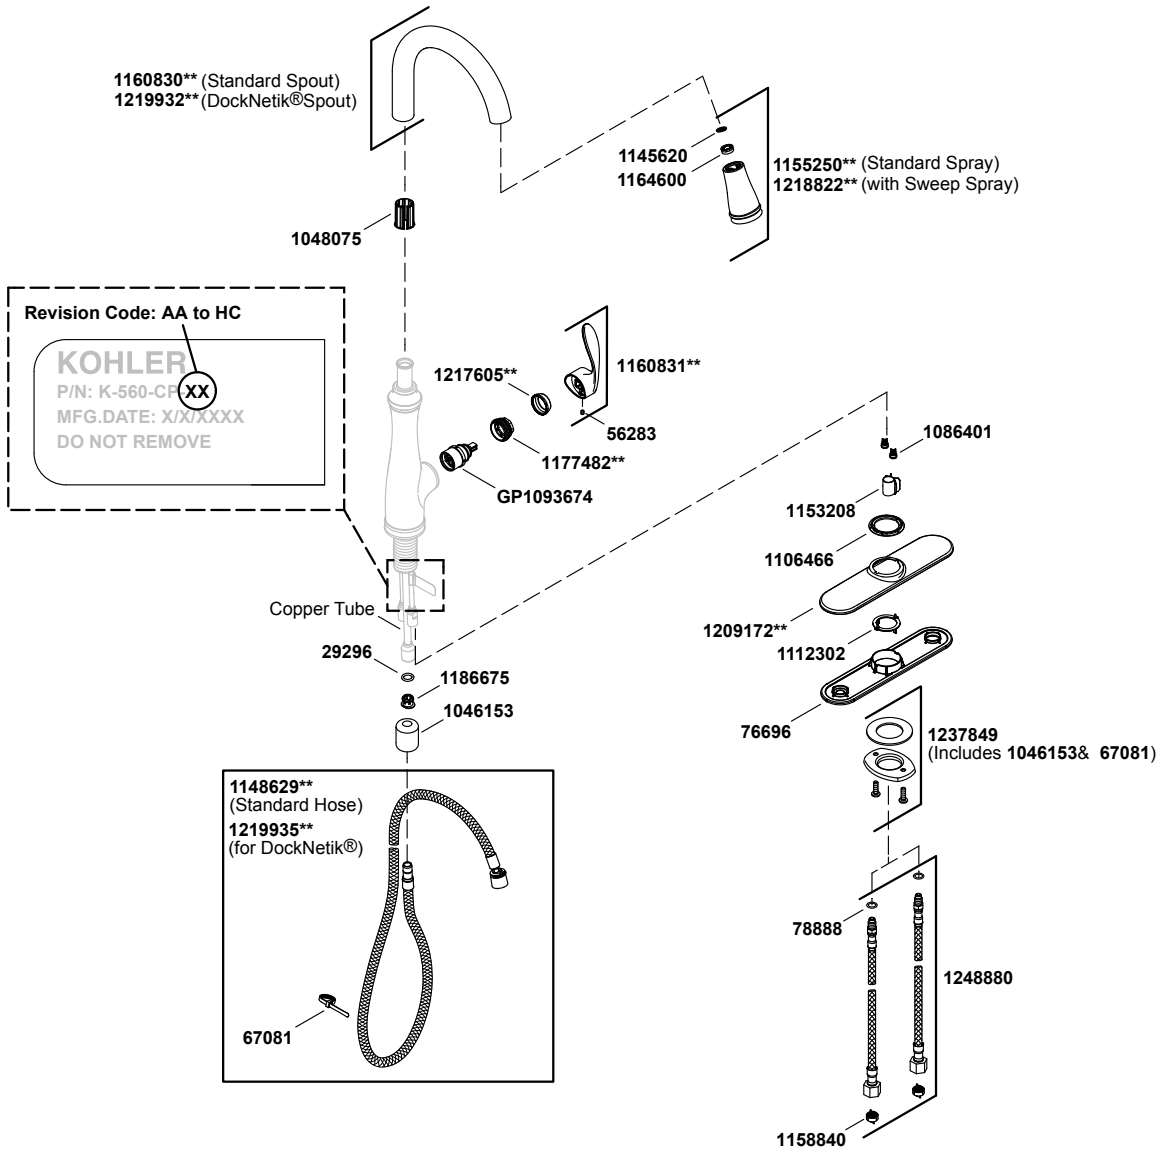

Bellera®

single-hole or three-hole kitchen sink faucet with pull-down 16-3/4" K-560-CP

Original Faucet Version
For model revisions AA to HC
(for revisions JC and newer, see Current Faucet Version)

Bellera®

single-hole or three-hole kitchen sink faucet with pull-down 16-3/4" K-560-CP

Current Faucet Version
For model revisions JC and newer
(for revisions AA to HC, see Original Faucet Version)