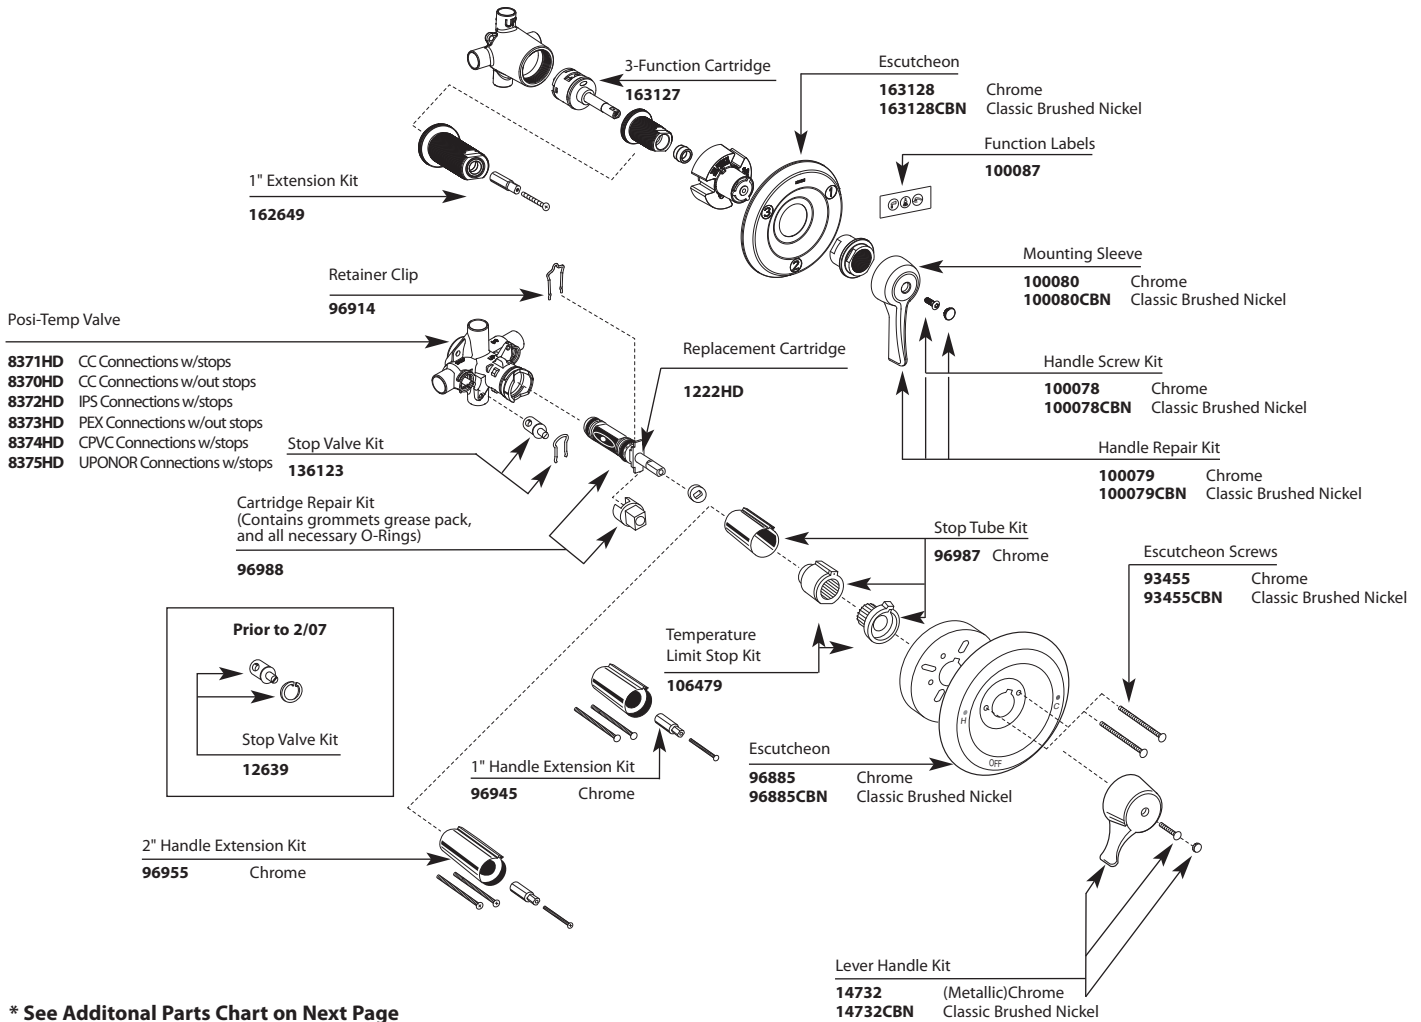

■ Order by Part Number *There is more than 1 version of this model.*  
*Page down to identify the version you have.*

COMMERCIAL TUB/SHOWER SYSTEMS								
MODEL	3-FUNCTION TRANSFER VALVE	HANDSHOWER	TUB SPOUT	SHOWERHEAD	VACUUM BREAKER	DROP ELL	SLIDE BAR	WALL BRACKET
8360 Three-Function Transfer Valve	X							
8370 Posi-Temp® Valve Control								
8375 Posi-Temp® Shower				X				
8389 Posi-Temp® Tub/Shower			X	X				
8341 Posi-Temp® Tub/Shower System	X	X	X		X	X	X	
8342 Posi-Temp® Shower System	X	X		X	X	X	X	
8343 Posi-Temp® Tub/Shower System	X	X	X	X	X	X	X	
8346 Posi-Temp® Hand Shower System		X			X	X	X	
8348 Posi-Temp® Hand Shower System		X			X	X		X
52710 Hand Shower System without Valve		X			X	X	X	
52715 Hand Shower System without Valve		X			X	X	X	
52740EP17 Three-Function Hand Shower System without Valve		X			X	X	X	

Models beginning in T are trim kits and do not include valve(s).

Models ending in CBN are identical to base but have a Classic Brushed Nickel finish.

\* See Additional Parts Chart on Next Page

■ Order by Part Number

Shower Arm & Flange

- A704** Chrome
- A704CBN** Classic Brushed Nickel

Shower Arm

- 10154** Chrome
- 10154CBN** Classic Brushed Nickel

Vacuum Breaker

- 52703** Chrome
- A714ST** Classic Brushed Nickel

Drop Ell

■ Order by Part Number

■ Order by Part Number

\* **Parts Chart**

Shower Head, Arm, Flange  
**12894**

Vacuum Breaker  
**52703**

Drop ell  
**A725**

Tub Spout  
**3804**

Clamp  
**100686**