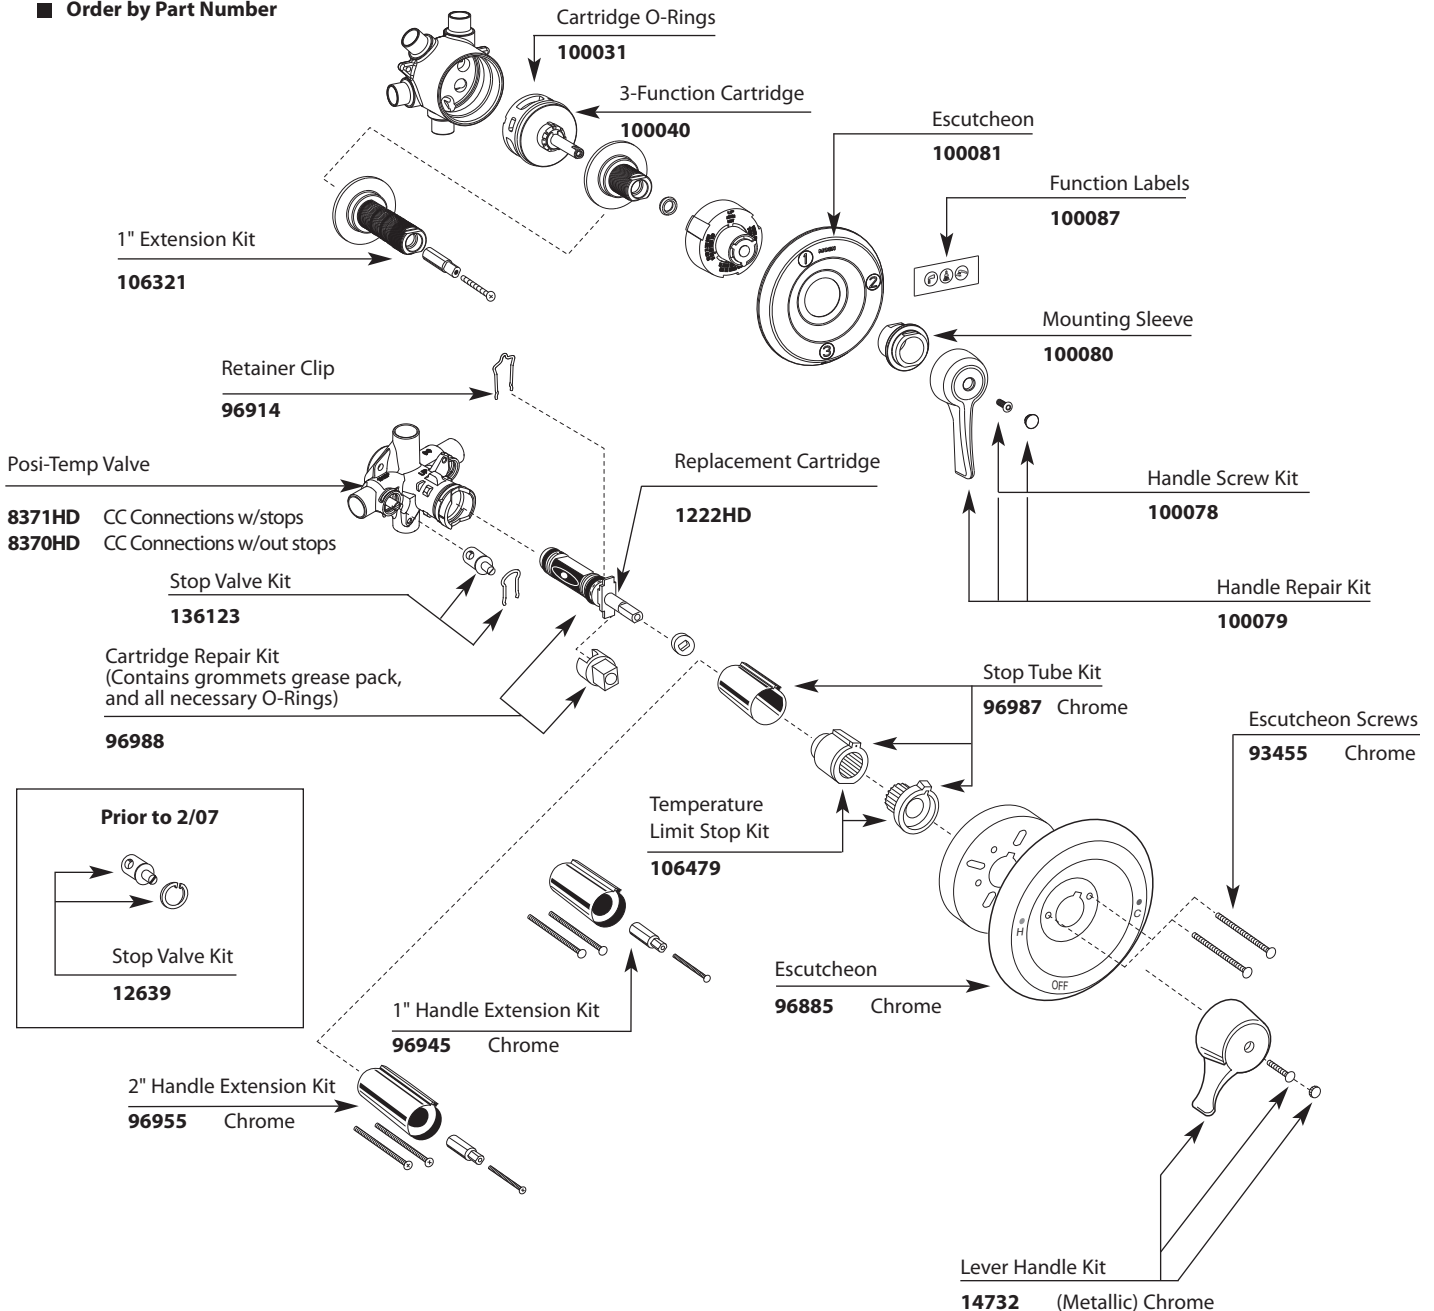

Hand Held Shower Wand

- 3863** Chrome

Tub Spout

- 15856** Chrome
- 15856CBN** Classic Brushed Nickel

Metal Hose

- A726** 69" Metal, Chrome
- A726ST** 69" Metal, Classic Brushed Nickel
- A780** 80" Metal, Chrome
- A723** 59" Plastic

■ Order by Part Number

■ Order by Part Number

\* **Parts Chart**

Shower Head, Arm, Flange  
**12894**

Vacuum Breaker  
**52703**

Drop ell  
**A725**

Tub Spout  
**3804**

Clamp  
**100686**