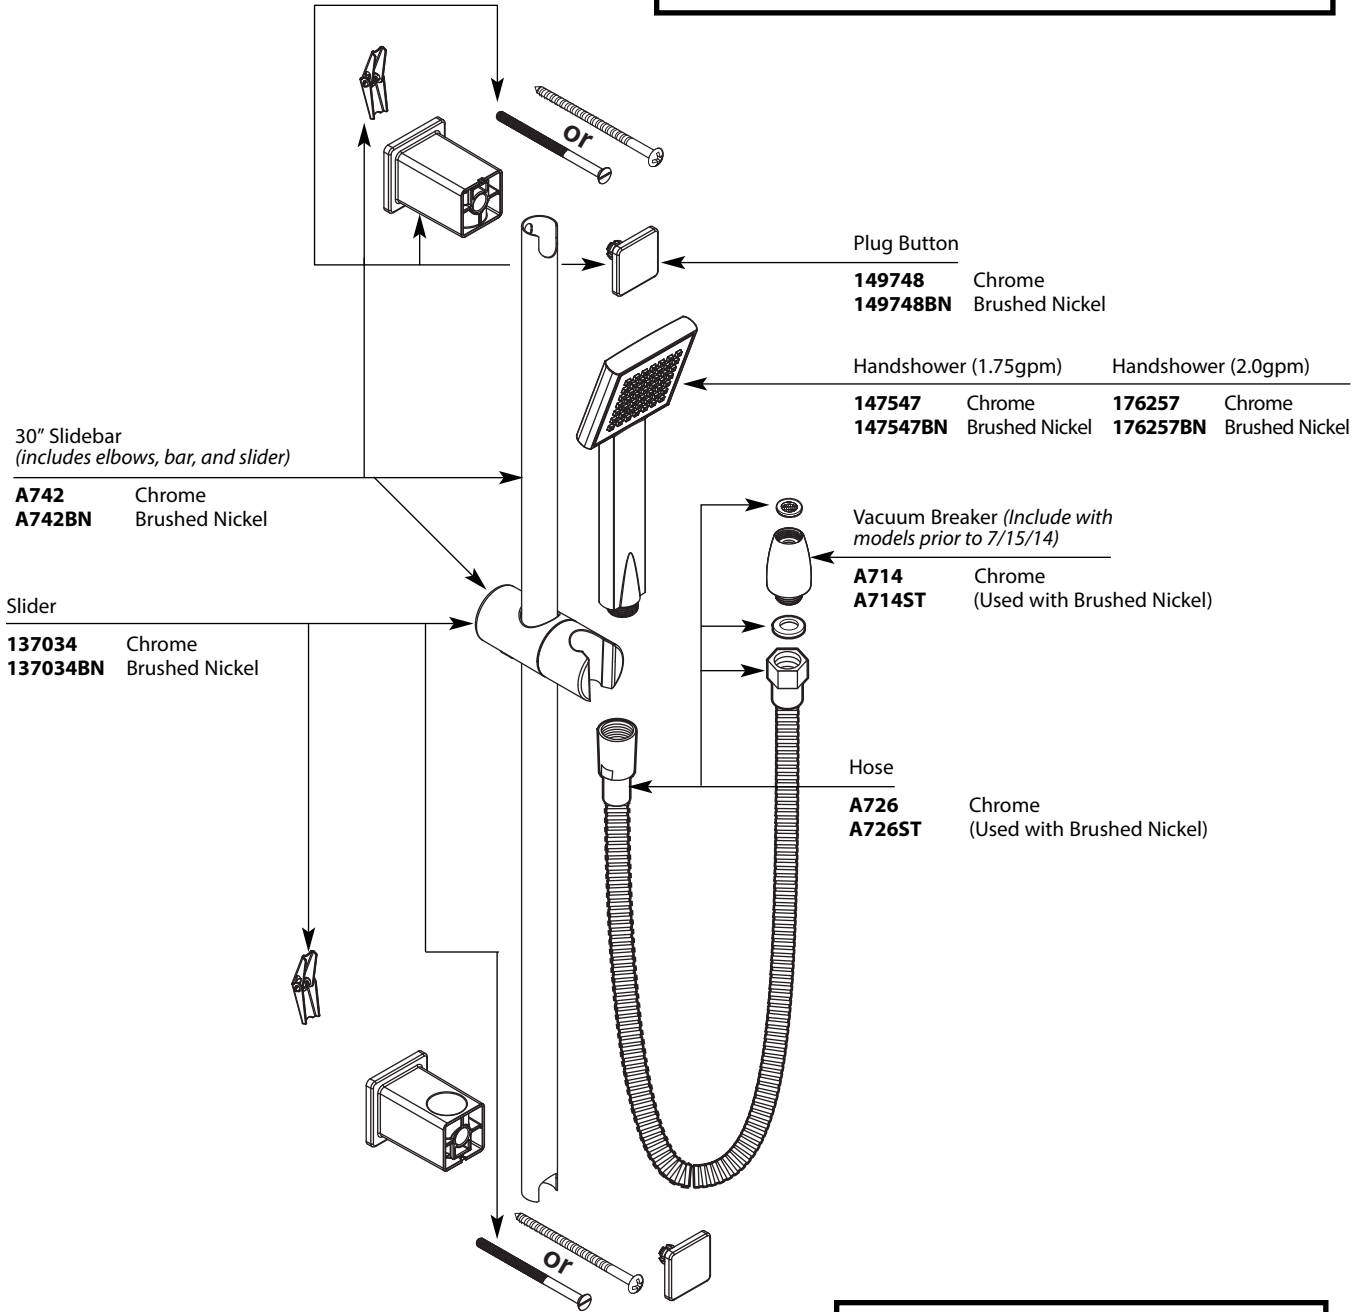

Buy it for looks. Buy it for life.®

Illustrated Parts

■ Order by Part Number

Single Function Handshower		
MODEL	TYPE	FINISH
S3879EP	Wand	Chrome
S3879EPBN	Wand	Brushed Nickel
S3879EP17	Wand	Chrome
S3879EP17BN	Wand	Brushed Nickel

Optional Service Kit	
A750	Secure Mount (mounting hardware)