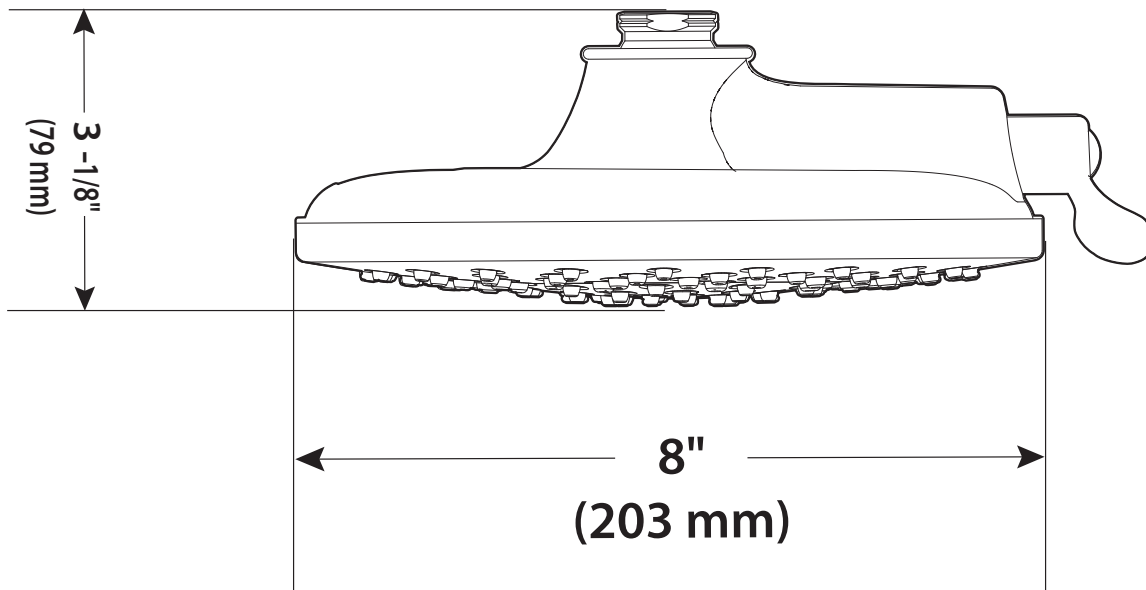

Buy it for looks. Buy it for life.®

Specifications

DESCRIPTION

- Metal construction with various finishes identified by suffix
- Brass swivel ball assembly

OPERATION

- Self pressurizing design provides strong performance regardless of line pressure
- Two function, rain and rinse: operate lever to select

FLOW

- Showerhead limited to 2.5 gpm (9.5 L/min) MAX at 80 psi
- EP suffix models are limited to 2.0 gpm (7.6 L/min) MAX at 80 psi

STANDARDS

- Third party certified to meet ASME A112.18.1/ CSA B125.1 and all applicable requirements referenced therein
- EP suffix models are IAPMO Green listed and third party certified to WaterSense®

CRITICAL DIMENSIONS

(DO NOT SCALE)