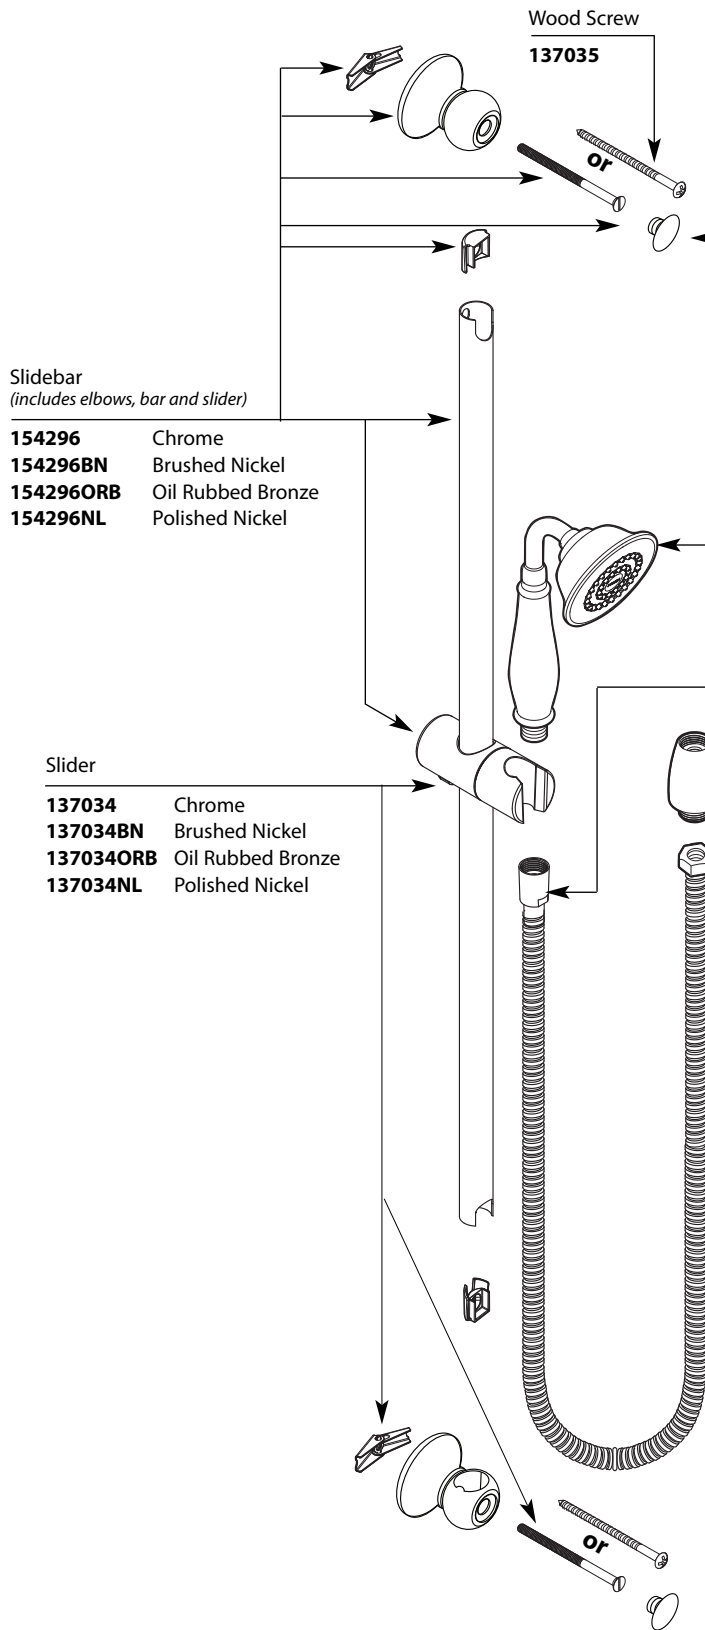

Buy it for looks. Buy it for life.®

■ Order by Part Number

Illustrated Parts

WEYMOUTH™

Single Function Handshower

MODEL	TYPE	FINISH
S12107EP	Wand	Chrome
S12107EPBN	Wand	Brushed Nickel
S12107EPORB	Wand	Oil Rubbed Bronze
S12107EPNL	Wand	Polished Nickel

Plug Button

154297	Chrome
154297BN	Brushed Nickel
154297ORB	Oil Rubbed Bronze
154297NL	Polished Nickel

Slidebar (includes elbows, bar and slider)

154296	Chrome
154296BN	Brushed Nickel
154296ORB	Oil Rubbed Bronze
154296NL	Polished Nickel

HandShower (2.0gpm)

154305	Chrome
154305BN	Brushed Nickel
154305ORB	Oil Rubbed Bronze
154305NL	Polished Nickel

Hose

A726	Chrome
A726ST	(Used with Brushed Nickel)
A726BR	(Used with Oil Rubbed Bronze)
A726NL	Polished Nickel

Slider

137034	Chrome
137034BN	Brushed Nickel
137034ORB	Oil Rubbed Bronze
137034NL	Polished Nickel

Vacuum Breaker (Include with models prior to 7/15/14)

A714	Chrome
A714ST	(Used with Brushed Nickel)
A714ORB	Oil Rubbed Bronze
A714NL	Polished Nickel

Optional Service Kit

A750	Secure Mount (mounting hardware)