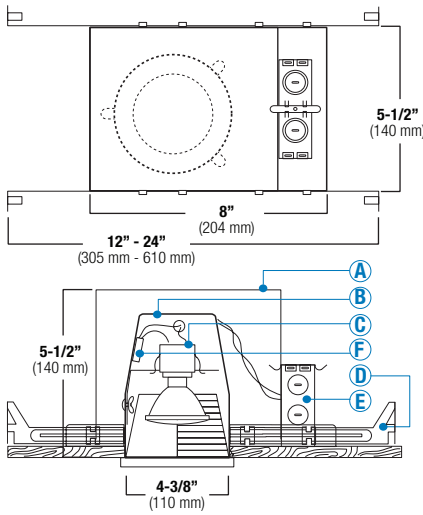

DESIGNED FOR 2" X 6" JOIST CONSTRUCTION

DESCRIPTION

Small aperture housing designed for new construction. Thermally protected, IC rated specification grade recessed housing. Accommodates up to 50W PAR20, R20, and A19 lamps. Furnished with preinstalled adjustable bar hangers. Junction box is provided with four 1/2" KOs, one 3/4" KO and four Romex knockouts with strain relief.

SPECIFICATION

A. OUTER HOUSING - Die formed aluminum construction for maximum heat dissipating air chamber on top of the housing. Junction box could be accessed from inside and outside housing.

B. INNER HOUSING - Die-formed, all aluminum construction for maximum heat dissipation and rust protection. Adjusts vertically in plaster frame to accommodate 1/2" to 1-3/8" ceilings.

C. SOCKET - Medium base screw shell porcelain socket preinstalled on adjustable mounting bracket is designed to allow usage of different lamp types, as well as proper and consistent lamp positioning.

D. BAR HANGERS - Preinstalled bar hangers allow housing to be positioned and locked at any point within a 24" joist span and can be shortened for 12" joists. They contain a double-headed real nail for secure attachment into the joist. Bar hanger nails are installed on a 20° downward angle for better contact, and the 90° pivoting mounting plate makes installation fast and accurate. Bar hangers can fit onto T-Bar spline with additional slots and holes for special mounting methods if necessary.

E. JUNCTION BOX - UL listed for through-branch circuit wiring and has four 1/2" KOs, one 3/4" KO and four Romex knockouts with true pry-out slots and strain clamps.

F. THERMAL PROTECTION - Standard thermal protection device guards against improper installation, overlamping and misuse of insulation material.